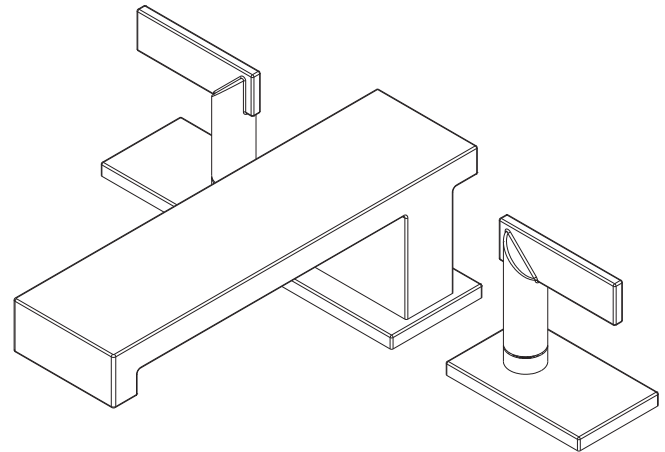

Roman Tub Deck Trim

2546

Features

- Solid brass construction
- ADA compliant contemporary lever handles
- 2-3/16" (5.6 cm) spout height at outlet
- 8-3/8" (21.3 cm) spout reach (c-c)
- Intended for use with Newport Brass rough valve kit (Included Accessory) which incorporates the following:
  - Brass valve bodies and spout nipple
  - Quarter-turn washerless ceramic disc 3/4" valve cartridges

Codes / Standards Compliance

Meets or exceeds the following at date of manufacture:

- ASME A112.18.1/CSA B125.1
- IAPMO/cUPC
- IPC
- ADA
- ICC/ANSI A117.1
- All applicable US Federal and State material regulations

Colors / Finishes

- 15: Polished Nickel
- 15A: Antique Nickel
- 26: Polished Chrome
- 10B: Oil Rubbed Bronze
- Other: Refer to the Newport Brass catalog for additional color/finish options.

Specified Model

Model	Description	Colors / Finishes
2546	Roman Tub Deck Trim	☐ 15 ☐ 15A ☐ 26 ☐ 10B ☐ Other

Required Accessory:

Trim, above, and Rough Valve Kit, below, must both be specified.

Application	Roman Tub			Roman Tub with Handshower					
	Hot Valve	Cold Valve	Spout Quick-Connect Fitting	Hot Valve	Cold Valve	Spout Quick-Connect Fitting	Poly-Braided Hose	Handshower Diverter	H/S Flange Hardware
Inlet/Outlet Size	3/4"	3/4"	3/4"	3/4"	3/4"	3/4"	1/2"	1/2" / 3/4"	-
Part Number	☐ 1-570			☐ 1-571					
Image									

Product Specification:

Add "Color / Finish" suffix to Tub Deck Trim model number, below.

The Roman Tub Deck Trim shall be made of solid brass construction. Roman Tub Deck Trim shall incorporate ADA compliant contemporary lever handles. Product shall incorporate a 2-3/16" (5.6 cm) spout height at outlet and a 8-3/8" (21.3 cm) spout reach (c-c). Rough valve kit shall incorporate brass valve bodies with quarter-turn washerless ceramic disc 3/4" valve cartridges and a spout nipple. Roman Tub Deck Trim shall be Newport Brass Model 2546/____ which includes Newport Brass rough valve kit 1-570.