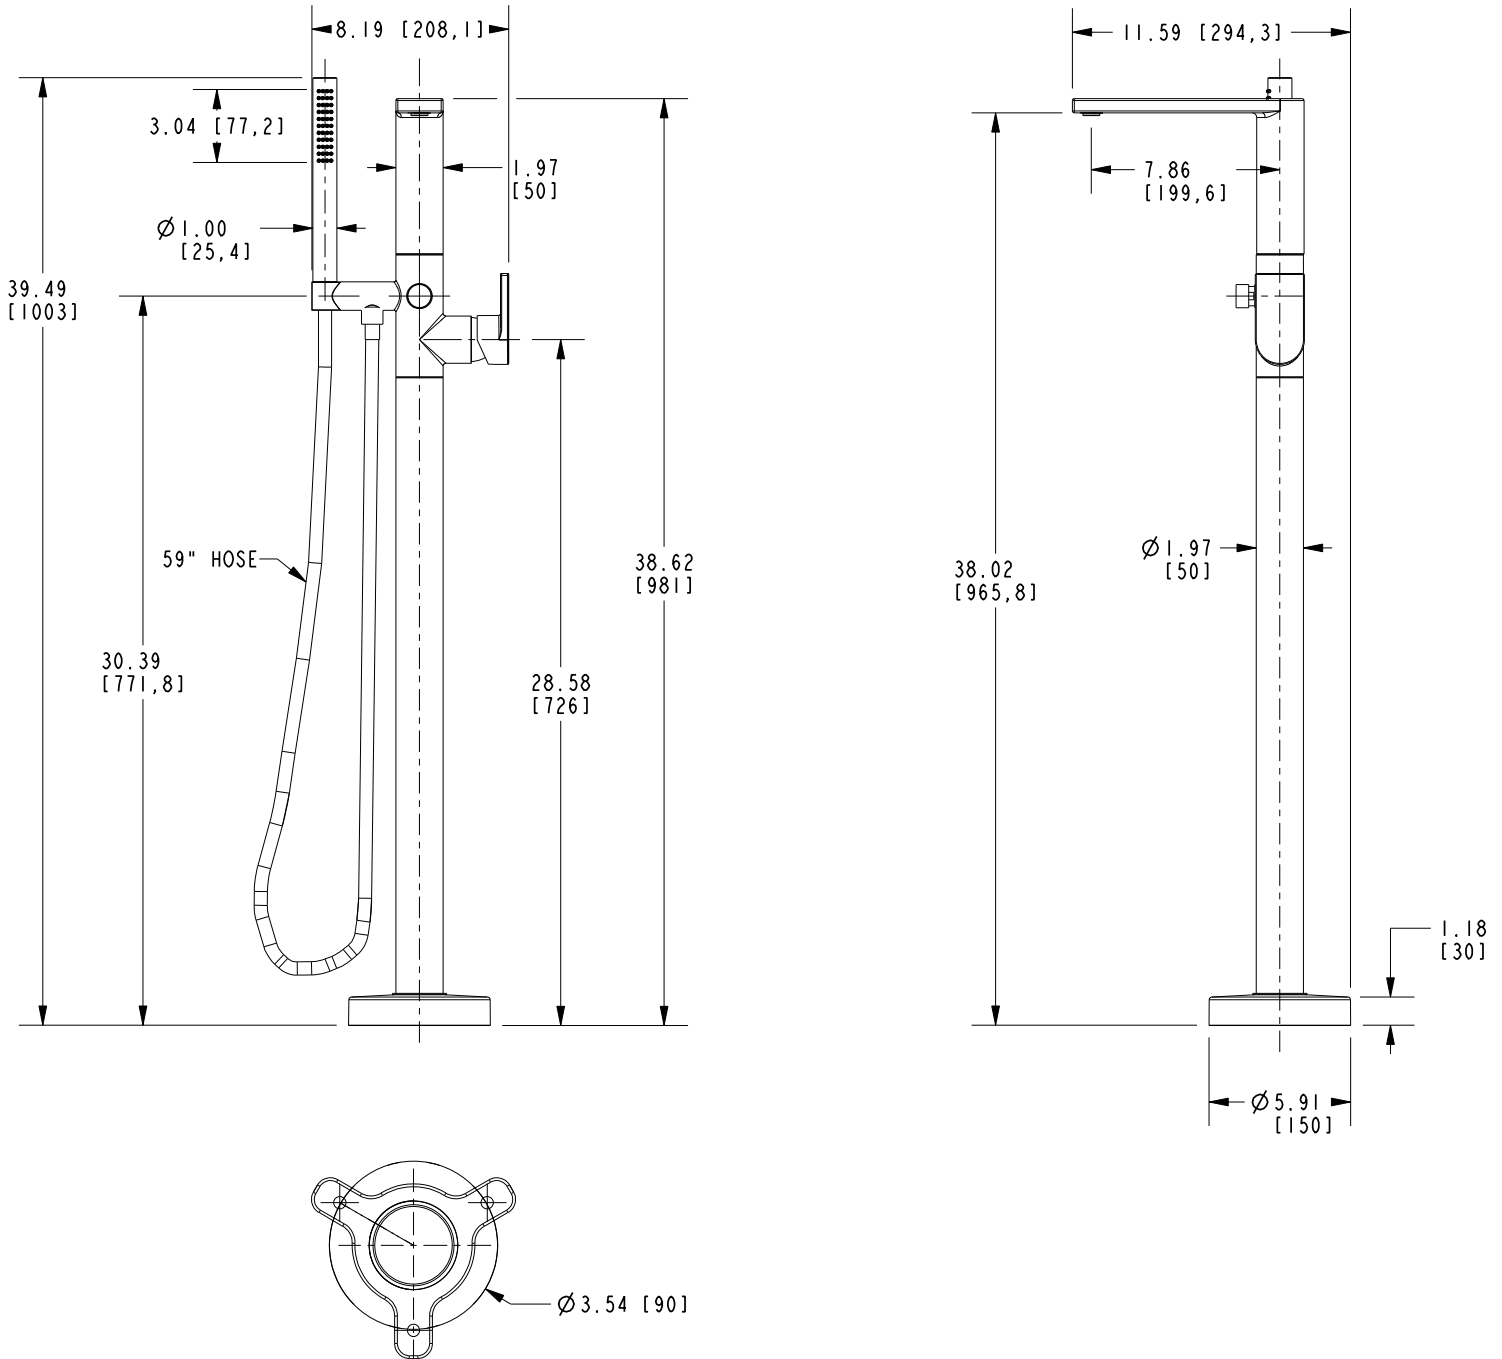

2560-4261

PRODUCT DIMENSIONS *(Units are in inches)*

Product Dimensions are provided for reference only. For specific product installation guidelines, please reference the Installation Instructions of the product being installed.

Skylar Tub and Handshower Set 2560-4261