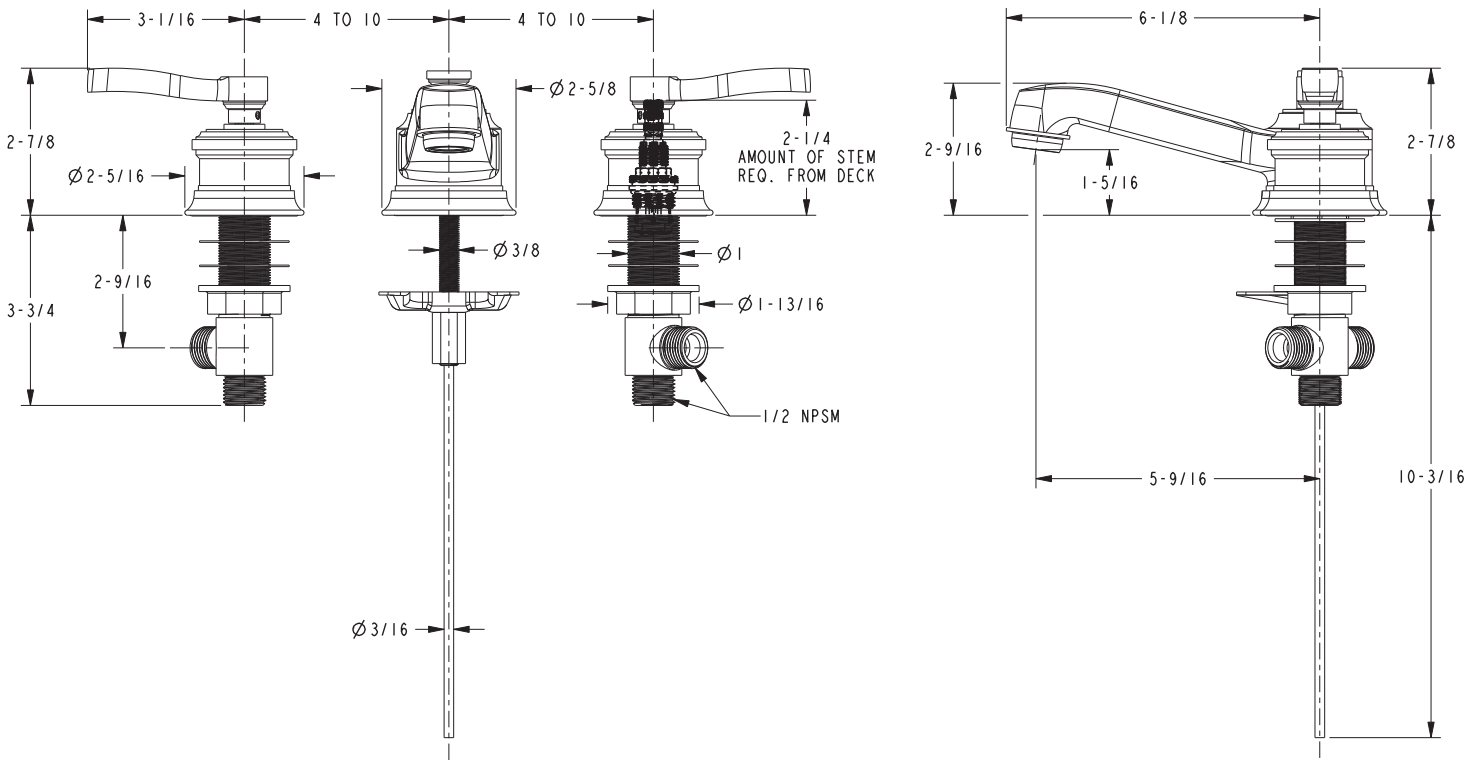

## Features

- Solid brass construction
- Brass valve bodies
- Quarter-turn washerless ceramic disc valve cartridges
- ADA compliant traditional lever handles
- Spout assembly with integral supply hoses
- Pop-up drain with tailpiece
- 1-5/16" (3.3 cm) spout height at outlet
- 5-9/16" (14.1 cm) spout reach (c-c)
- For 8" (20.3 cm) centers - Maximum 20" (50.8 cm)
- 1.2 gallons (4.5 liters) per minute maximum flow rate

## Product Specification: Add "Color / Finish" suffix to Model number, below.

The two-handle Widespread Lavatory Faucet shall be made of solid brass construction. Faucet shall incorporate a spout assembly with integral supply hoses and feature brass valve bodies with quarter-turn washerless ceramic disc valve cartridges. Faucet shall have a 1.2 gallon (4.5 liter) per minute maximum flow rate. Product shall be for 8" (20.3 cm) centers - Maximum 20" (50.8 cm). Product shall incorporate a 1-5/16" (3.3 cm) spout height at outlet and a 5-9/16" (14.1 cm) spout reach (c-c). Faucet shall include a pop-up drain with tailpiece and incorporate ADA compliant traditional lever handles. Widespread Lavatory Faucet shall be Newport Brass Model 2590/\_\_\_\_.

## PRODUCT DIMENSIONS *(Units are in inches)*