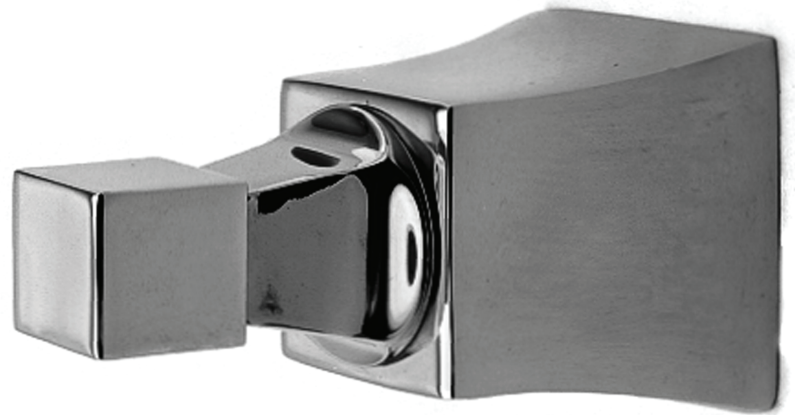

COLORADO

Single Robe Hook

26-12

Features

- Solid brass construction
- Complements Colorado product series

Codes / Standards Compliance

Meets or exceeds the following at date of manufacture:

- All applicable US Federal and State material regulations

Colors / Finishes

- 10B: Oil Rubbed Bronze
 - 15: Polished Nickel
 - 15S: Satin Nickel - PVD
 - 26: Polished Chrome
- Other: Refer to the Newport Brass catalog for additional color/finish options.

Specified Model

Model	Description	Colors Finishes
26-12	Single Robe Hook	<input type="checkbox"/> 10B <input type="checkbox"/> 15 <input type="checkbox"/> 15S <input type="checkbox"/> 26 <input type="checkbox"/> Other

Product Specification: Add size designator and "Color / Finish" suffix to Model number, below.

The Single Robe Hook shall be made of solid brass construction. Single Robe Hook shall complement Newport Brass Colorado product series. Single Robe Hook shall be Newport Brass Model 26-12/_____.