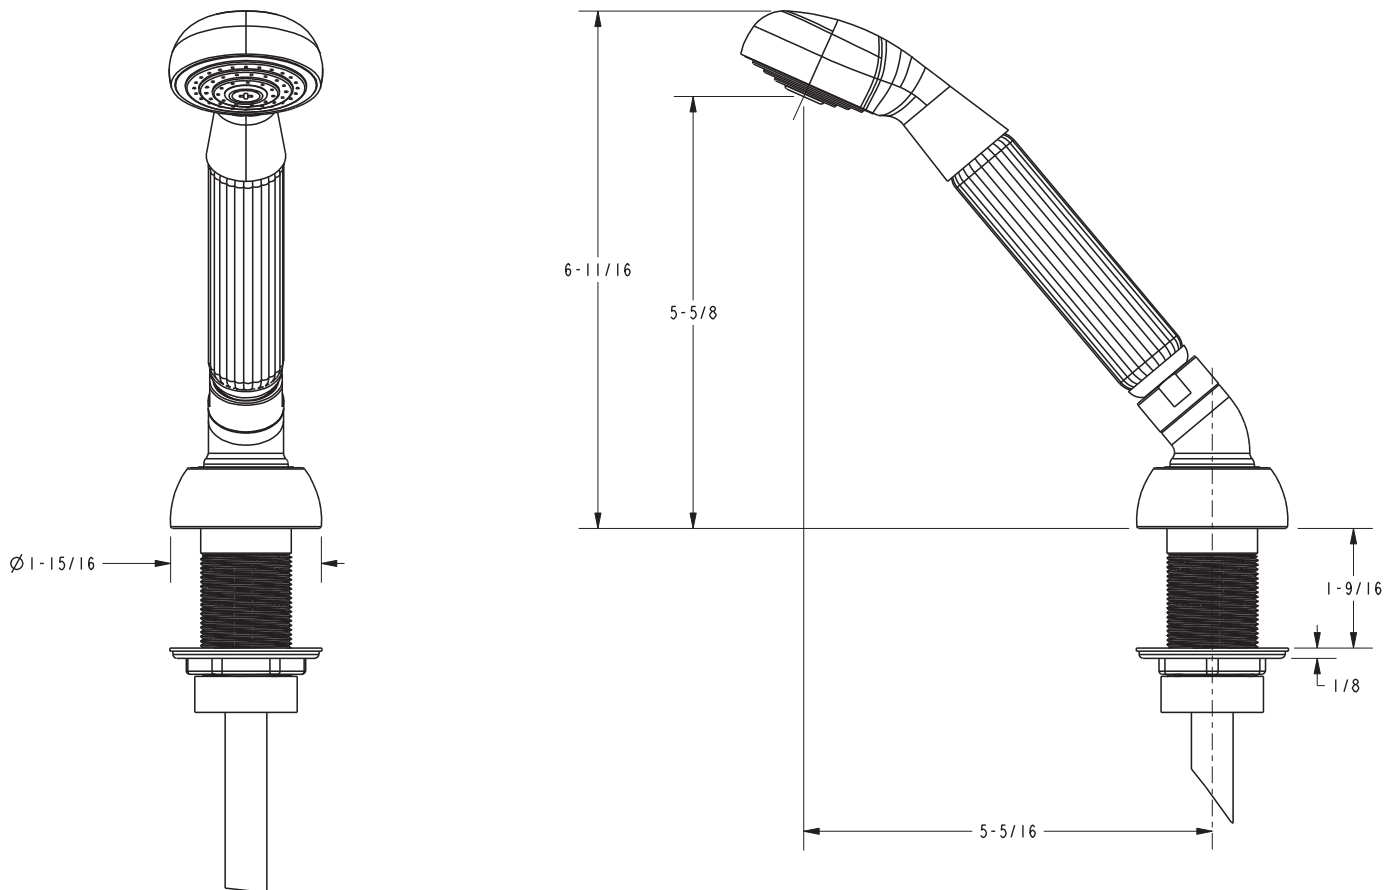

280C

PRODUCT DIMENSIONS *(Units are in inches)*

Newport Bath Deck Mounted Handshower Set 280C