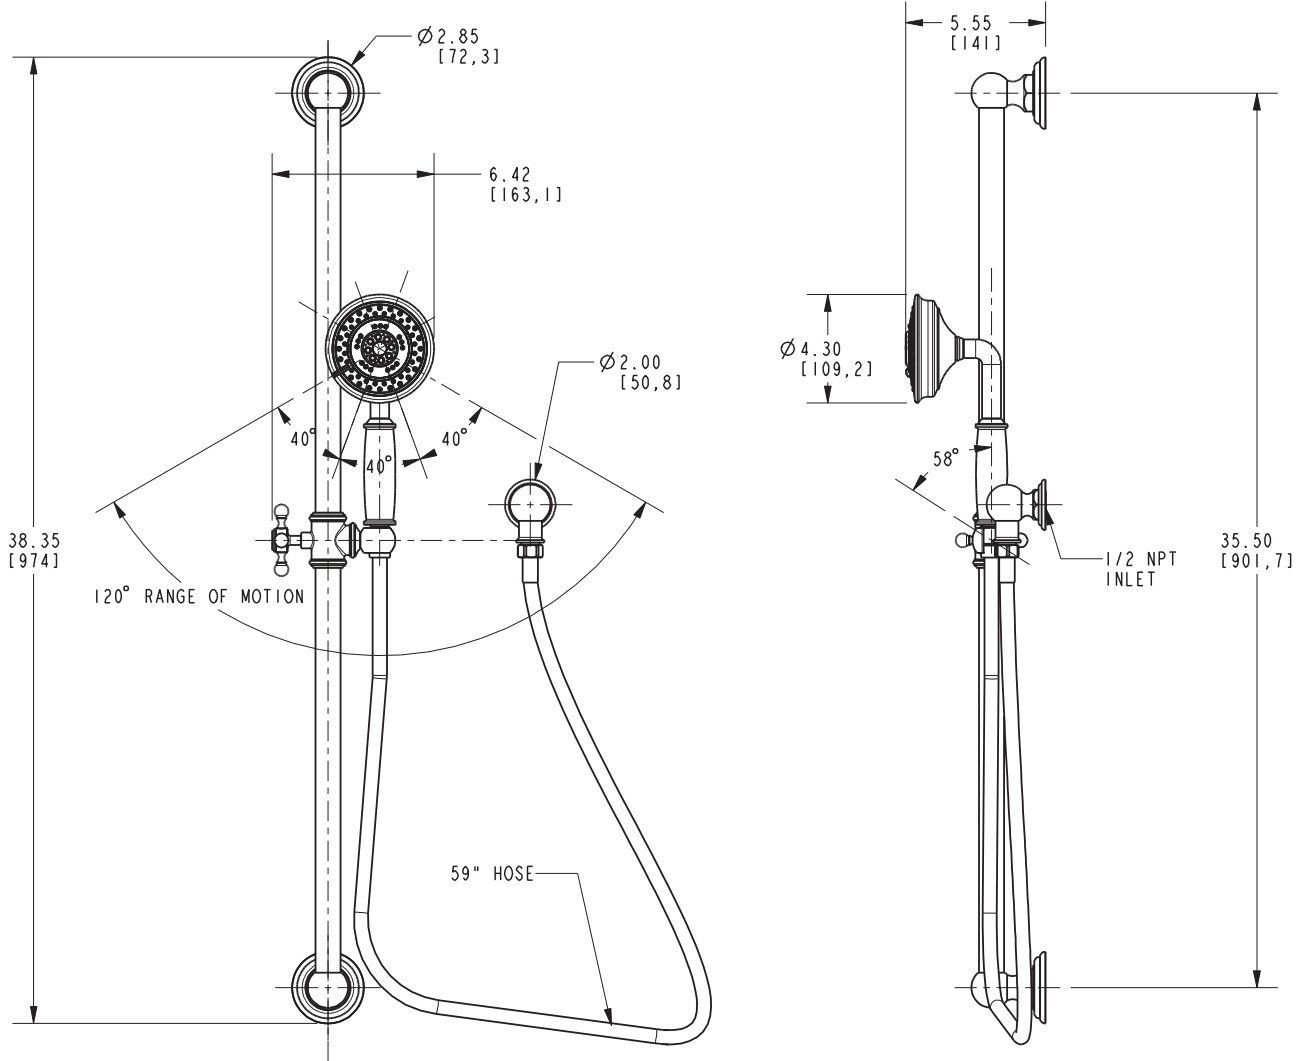

NEWPORT BATH

Features

- Solid brass construction
- Traditional styling
- ADA compliant slide bar adjustment handle
- Multi-function engine with 3 spray modes
- Rubber nozzles facilitate easy cleaning
- 1/2" NPT inlet elbow fitting
- 4" (10.2 cm) showerhead diameter
- 1.8 GPM (6.8 LPM) Max

280E

Specified Model

Model	Description	Colors Finishes
280E	Handshower with Slidebar Set	<input type="checkbox"/> 10B <input type="checkbox"/> 15 <input type="checkbox"/> 15S <input type="checkbox"/> 26 <input type="checkbox"/> Other

Product Specification Add "Color / Finish" suffix to Model number, below.

The Handshower with Slidebar Set shall be of solid brass construction while incorporating a non-metallic handshower engine. Handshower with Slidebar Set shall have a multi-function shower engine with 3 spray modes incorporating rubber nozzles to facilitate easy cleaning. Handshower with Slidebar Set shall incorporate twin back-check valves within the handshower handle. Handshower with Slidebar Set shall incorporate a handshower holder mechanism that affords linear and rotational adjustments to the handshower. Handshower with Slidebar Set shall have a 1/2" NPT inlet fitting and 4" (10.2 cm) showerhead diameter while operating at 1.8 gallons (6.7 liters) per minute maximum flow rate. Handshower with Slidebar Set shall be Newport Brass Model 280E/____.

280E

Product Dimensions are provided for reference only. For specific product installation guidelines, please reference the Installation Instructions of the product being installed.

Newport Bath Handshower with Slidebar Set 280E