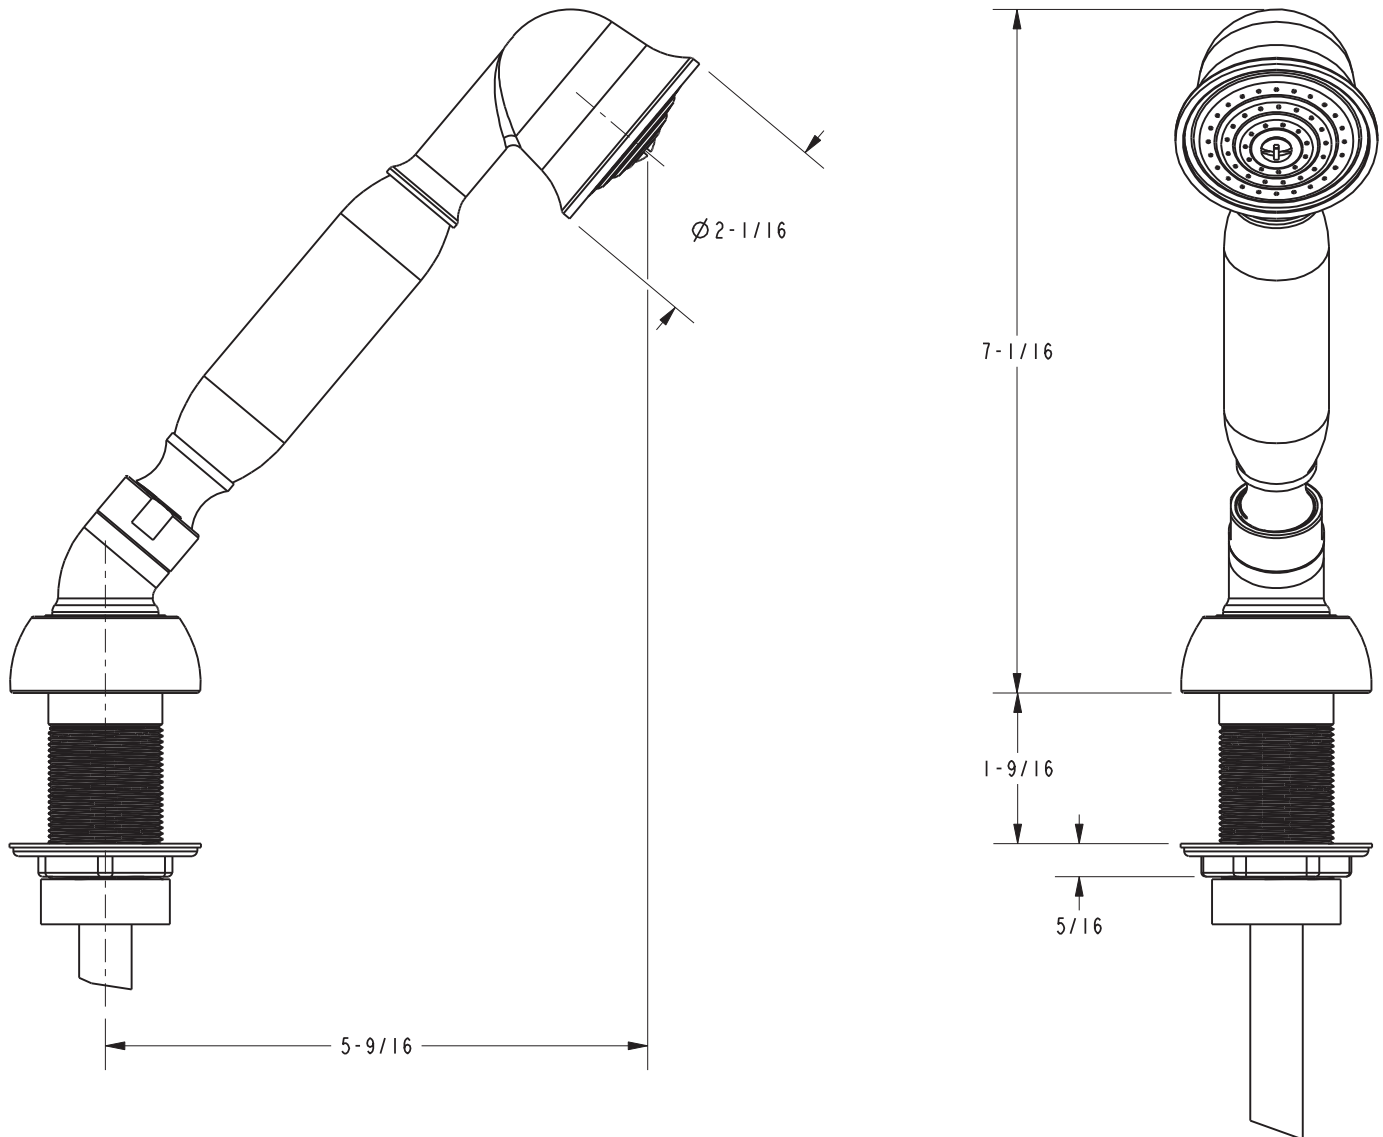

281C

PRODUCT DIMENSIONS *(Units are in inches)*

Newport Bath Deck Mounted Handshower Set 281C