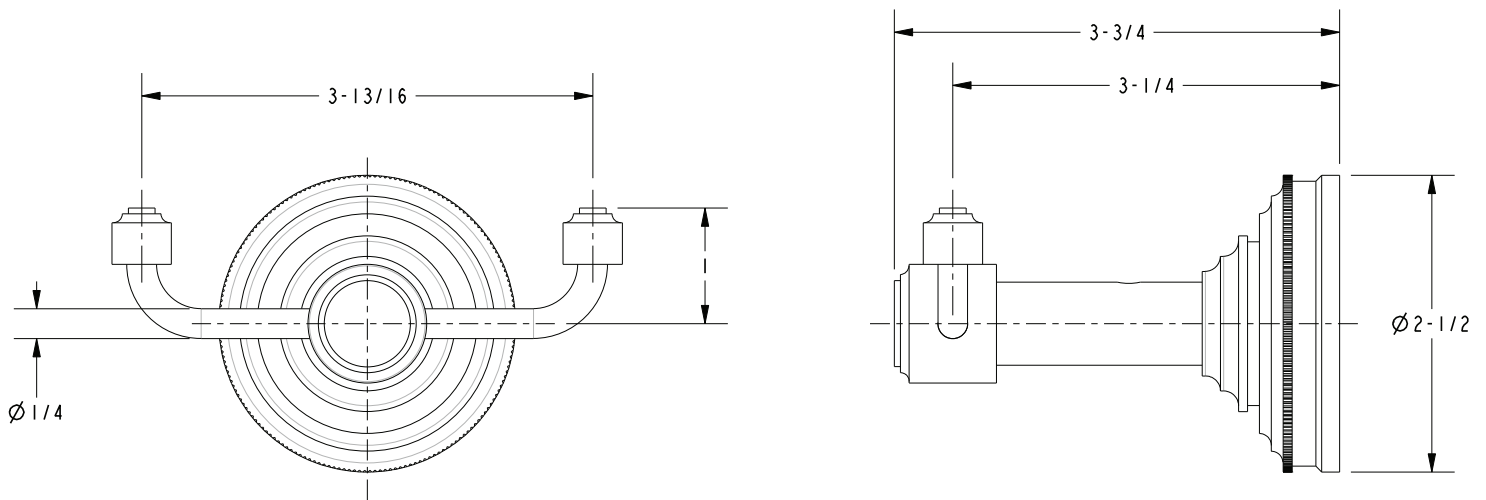

**Double Robe Hook**  
**29-13**

**Features**

- Solid brass construction
- Complements Bevelle product series

**Codes / Standards Compliance**

Meets or exceeds the following at date of manufacture:

- All applicable US Federal and State material regulations

**Specified Model**

Model	Description	Colors   Finishes
29-13	Double Robe Hook	<input type="checkbox"/> 10B <input type="checkbox"/> 15 <input type="checkbox"/> 15S <input type="checkbox"/> 26 <input type="checkbox"/> Other

**Product Specification:** Add size designator and "Color / Finish" suffix to Model number, below.

The Double Robe Hook shall be made of solid brass construction. Double Robe Hook shall complement Newport Brass Bevelle product series. Double Robe Hook shall be Newport Brass Model 29-13/\_\_\_\_\_.

## PRODUCT DIMENSIONS *(Units are in inches)*

**Bevelle Double Robe Hook**  
**29-13**