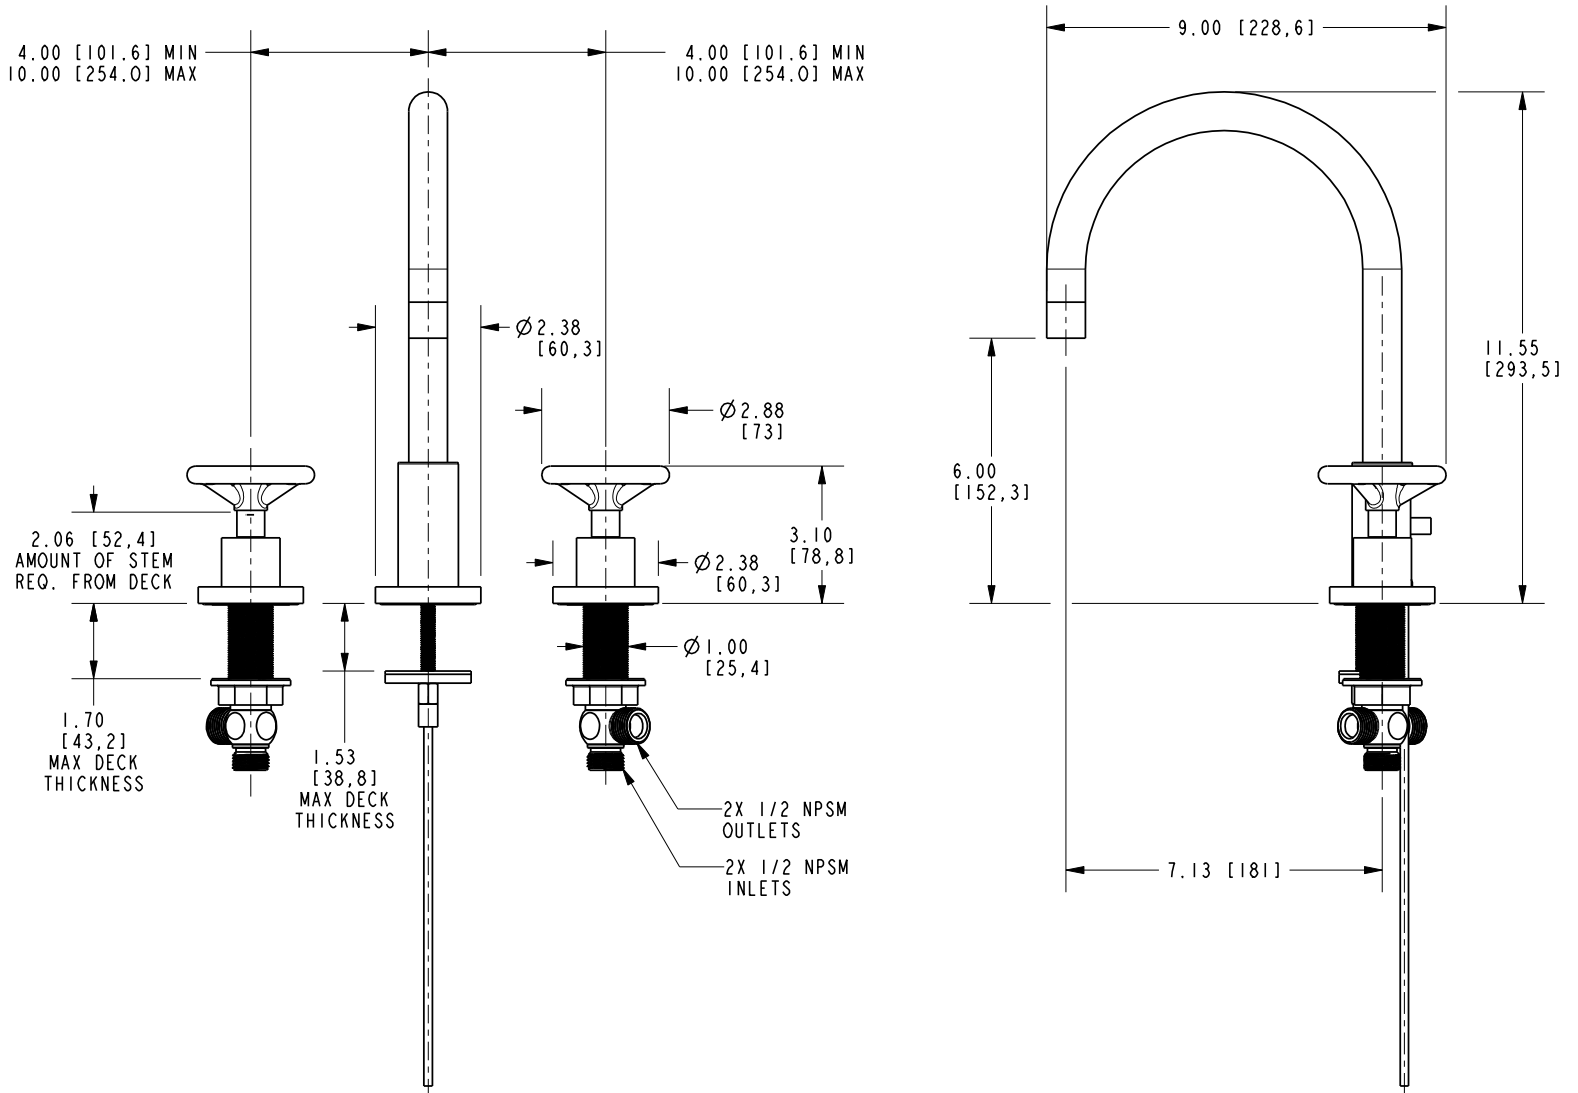

2920

PRODUCT DIMENSIONS *(Units are in inches)*

Product Dimensions are provided for reference only. For specific product installation guidelines, please reference the Installation Instructions of the product being installed.

Slater Widespread Lavatory Faucet 2920