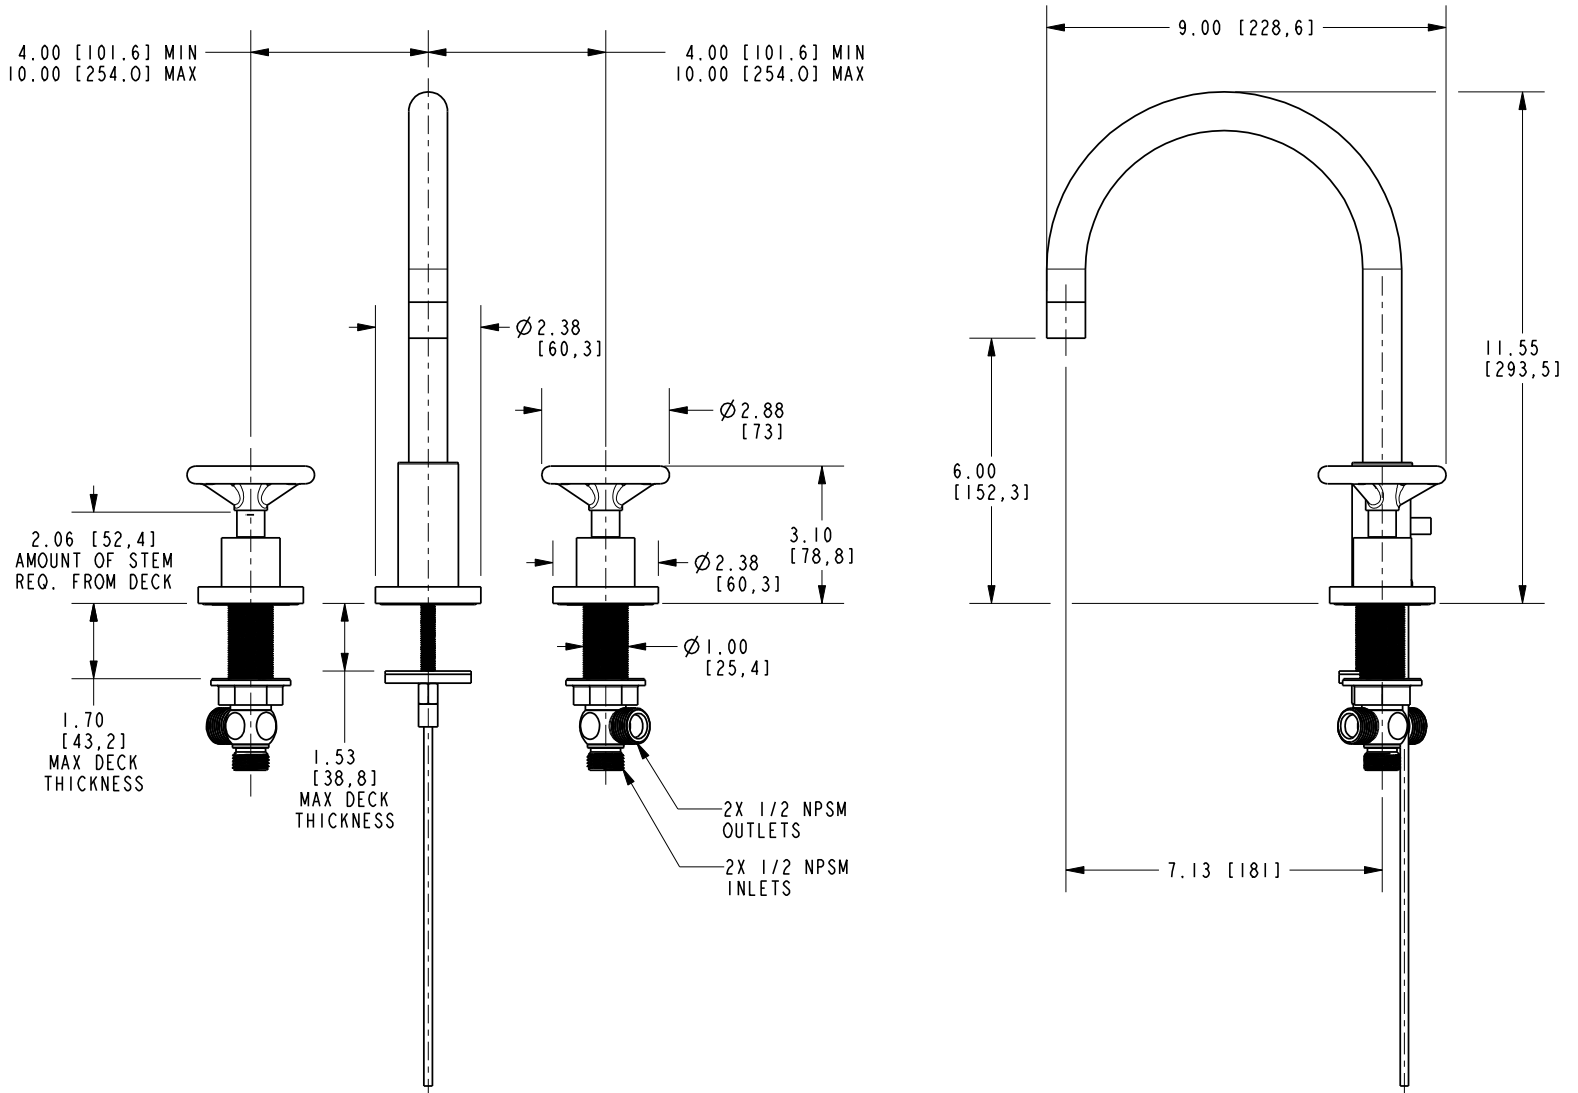

Widespread Lavatory Faucet
2920

Features

- Solid brass construction
- Brass valve bodies
- Quarter-turn washerless ceramic disc valve cartridges
- Spout assembly with integral supply hoses
- Pop-up drain with tailpiece
- 6.00" (15.2 cm) spout height at outlet
- 7.13" (18.1 cm) spout reach (c-c)
- For 8" (20.3 cm) centers - Maximum 20" (50.8 cm)
- 1.2 GPM (4.5 LPM) Max

Model	Description	Colors Finishes
2920	Widespread Lavatory Faucet	<input type="checkbox"/> 10B <input type="checkbox"/> 15 <input type="checkbox"/> 15S <input type="checkbox"/> 26 <input type="checkbox"/> Other

Product Specification Add "Color / Finish" suffix to Model number, below.

The two-handle Widespread Lavatory Faucet shall be made of solid brass construction. Faucet shall incorporate a spout assembly with integral supply hoses and feature brass valve bodies with quarter-turn washerless ceramic disc valve cartridges. Faucet shall have a 1.2 gallon (4.5 liter) per minute maximum flow rate. Product shall be for 8" (20.3 cm) centers - Maximum 20" (50.8 cm). Product shall incorporate a 6.00" (15.2 cm) spout height at outlet and a 7.13" (18.1 cm) spout reach (c-c). Faucet shall include a pop-up drain with tailpiece and incorporate 3-spoke circular handles. Widespread Lavatory Faucet shall be Newport Brass Model 2920/____ .

2920

PRODUCT DIMENSIONS *(Units are in inches)*

Product Dimensions are provided for reference only. For specific product installation guidelines, please reference the Installation Instructions of the product being installed.