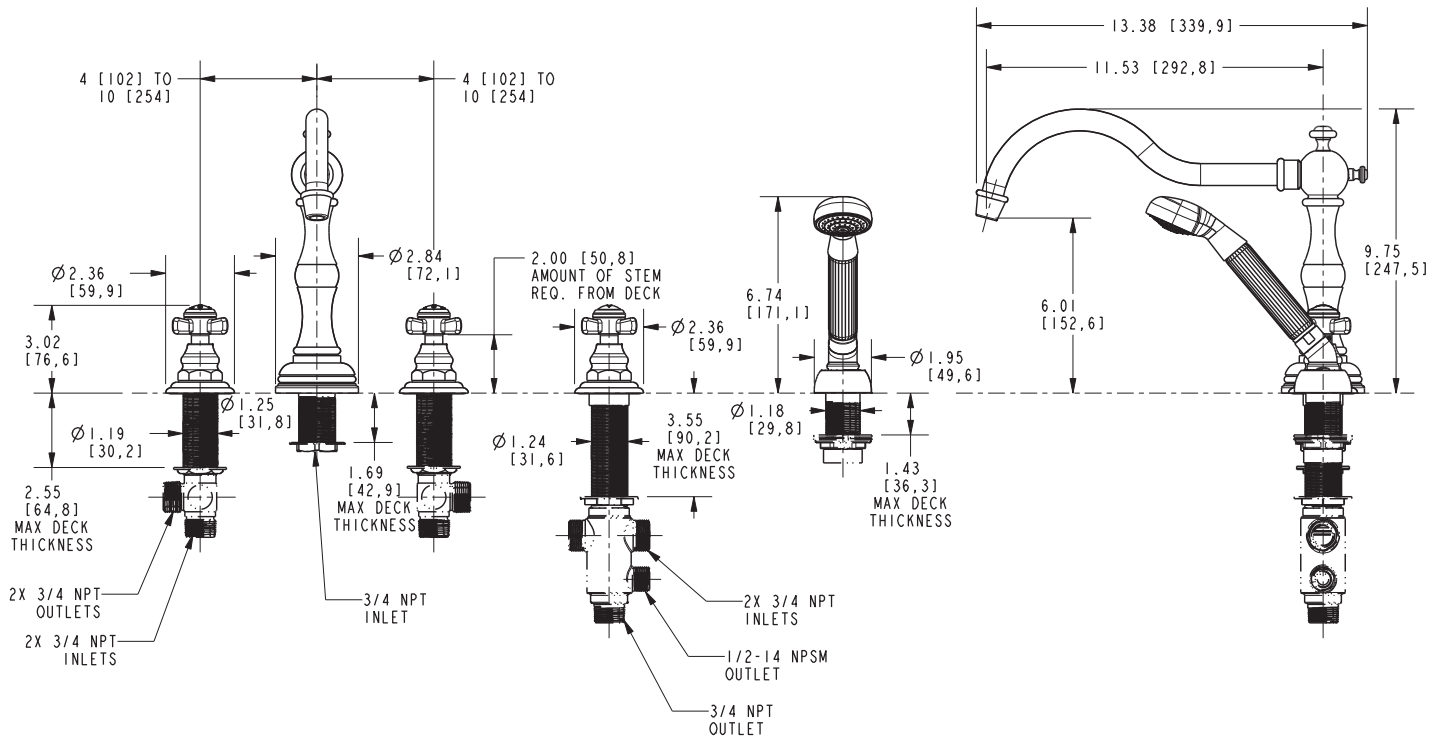

## Features

- Solid brass construction
- 6.01" (15.3 cm) spout height at outlet
- 11.52" (29.3 cm) spout reach (c-c)
- Intended for use with Newport Brass rough valve kit (Required Accessory) which incorporates the following:
  - Brass valve bodies and quick-connect spout fitting
  - Quarter-turn washerless ceramic disc 3/4" valve cartridges
- Diverter valve and hoses as needed for handshower
- ADA Compliant (Handles Only)
- 1.8 GPM (6.8 LPM) Max, Handshower Only

## Required Accessory

<b>System Element</b>	Deck Tub Valve
<b>Description</b>	3-Valve Assembly With Quick Connect Spout Adapter
<b>Inlet/Outlet Size</b>	3/4"
<b>Part Number</b>	1-503
<b>Image</b>	

## Product Specification Add "Color / Finish" suffix to Model number, below.

The Roman Tub with Handshower Deck Trim shall be made of solid brass construction. Roman Tub with Handshower Deck Trim shall incorporate lever handles. Product shall incorporate a 6.01" (15.3 cm) spout height at outlet and a 11.52" (29.3 cm) spout reach (c-c). Product shall feature a solid brass handshower with a 1.8 gallons (6.7 liters) per minute maximum flow rate. Rough valve kit shall incorporate brass valve bodies with quarter-turn washerless ceramic disc 3/4" valve cartridges, a quick-connect spout fitting and a diverter valve with hoses as needed for handshower. Roman Tub with Handshower Deck Trim shall be Newport Brass Model 3-1007/\_\_\_\_ and Newport Brass rough valve kit shall be 1-503.

## PRODUCT DIMENSIONS *(Units are in inches)*

Product Dimensions are provided for reference only. For specific product installation guidelines, please reference the Installation Instructions of the product being installed.