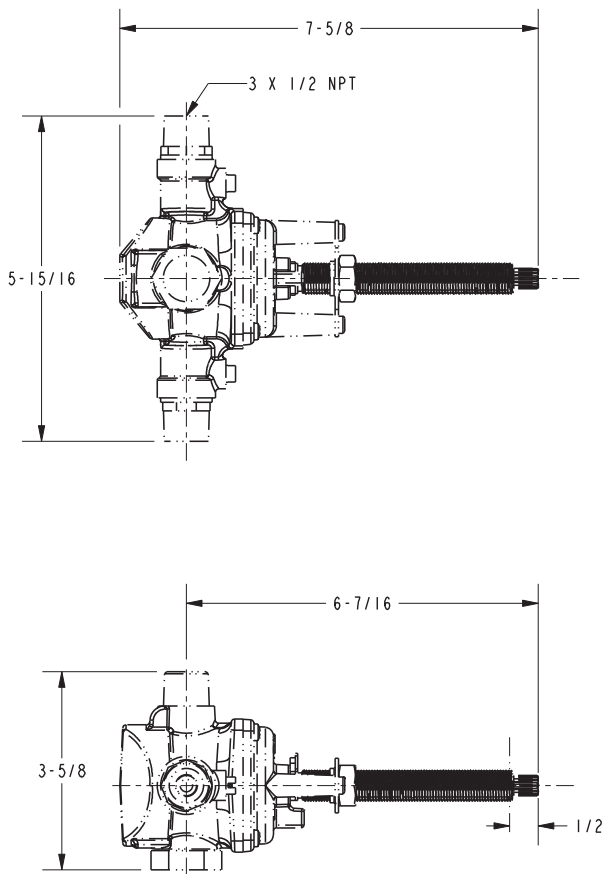

# 3-1034BP

## PRODUCT DIMENSIONS *(Units are in inches)*

- I. CUT STEM TO DIMENSION "A"  
CUT ALL-THREAD 1/2"  
SHORTER THAN STEM

### Chesterfield Tub and Shower Trim 3-1034BP