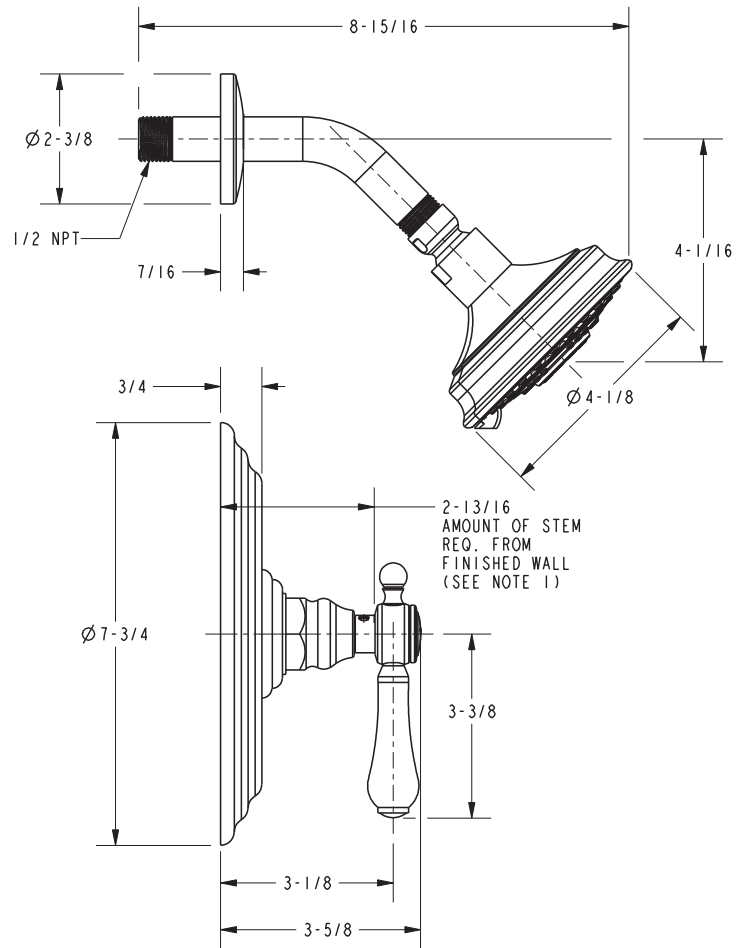

# 3-1034BP

## PRODUCT DIMENSIONS *(Units are in inches)*

- I. CUT STEM TO DIMENSION "A"  
CUT ALL-THREAD 1/2"  
SHORTER THAN STEM

### Chesterfield Tub and Shower Trim 3-1034BP