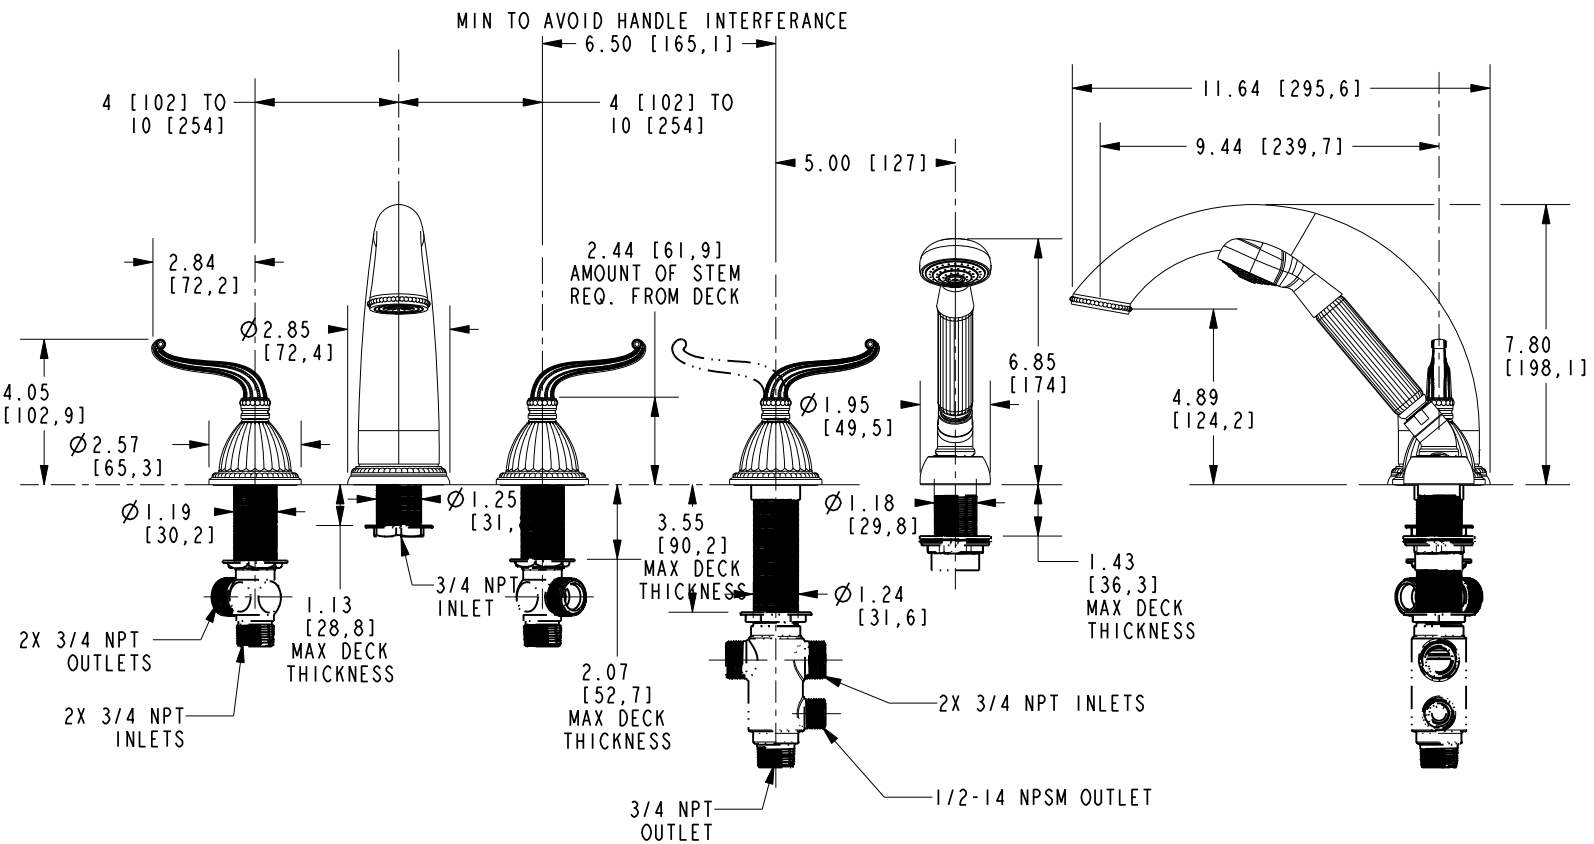

3-1097

PRODUCT DIMENSIONS *(Units are in inches)*

Product Dimensions are provided for reference only. For specific product installation guidelines, please reference the Installation Instructions of the product being installed.

ROMAN TUB WITH HANDSHOWER DECK TRIM

3-1097

Page 2 of 2
EN-4697
REV G

NEWPORT BRASS
Flawless Beauty. From Faucet to Finish.

t: 949.417.5207 | www.newportbrass.com
©2023 Brasstech, Inc.