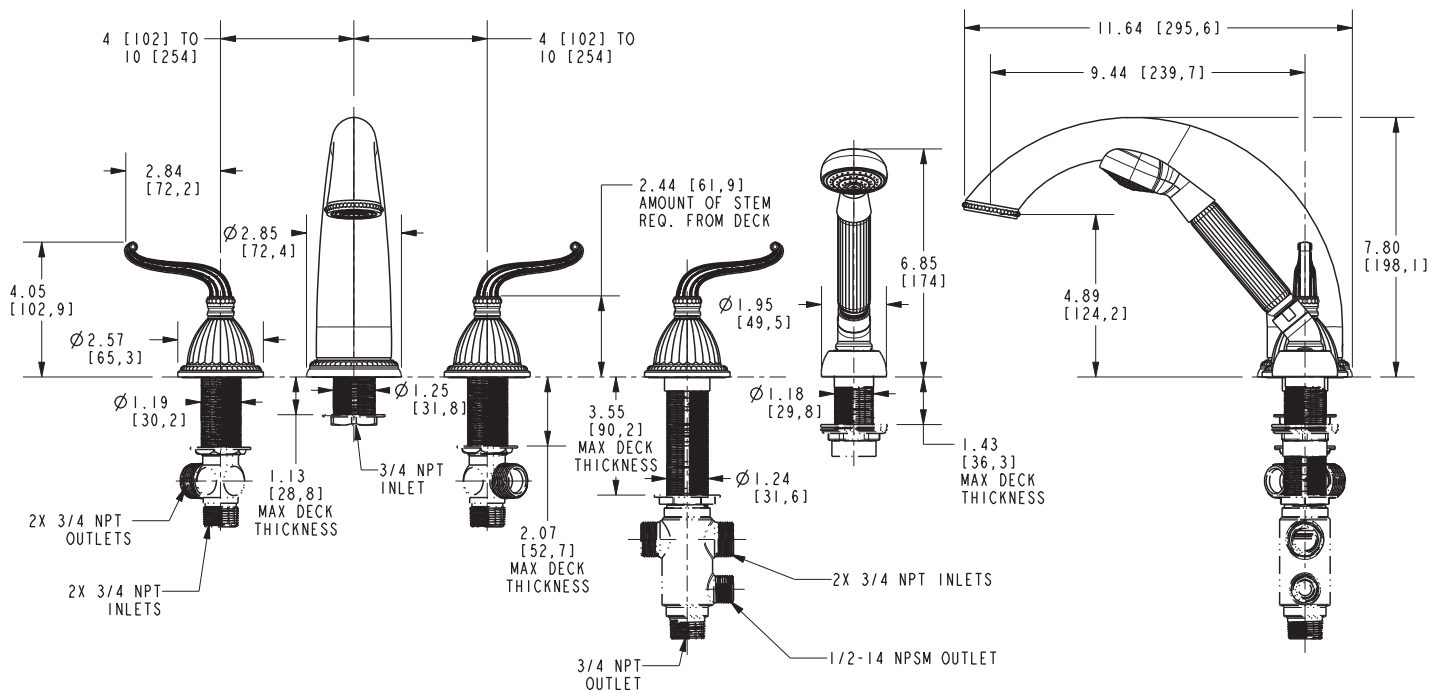

## Features

- Solid brass construction
- 4.89" (12.4 cm) spout height at outlet
- 9.44" (24.0 cm) spout reach (c-c)
- Intended for use with Newport Brass rough valve kit (Required Accessory) which incorporates the following:
  - Brass valve bodies and quick-connect spout fitting
  - Quarter-turn washerless ceramic disc 3/4" valve cartridges
- Diverter valve and hoses as needed for handshower
- ADA Complaint (Handles Only)
- 1.8 GPM (6.8 LPM) Max, Handshower Only

## Required Accessory

<b>System Element</b>	Deck Tub Valve
<b>Description</b>	3-Valve Assembly With Quick Connect Spout Adapter
<b>Inlet/Outlet Size</b>	3/4"
<b>Part Number</b>	1-507
<b>Image</b>	

## Product Specification Add "Color / Finish" suffix to Model number, below.

The Roman Tub with Handshower Deck Trim shall be made of solid brass construction. Roman Tub with Handshower Deck Trim shall incorporate lever handles. Product shall incorporate a 4.89" (12.4 cm) spout height at outlet and a 9.44" (24.0 cm) spout reach (c-c). Product shall feature a solid brass handshower with a 1.8 gallons (6.7 liters) per minute maximum flow rate. Rough valve kit shall incorporate brass valve bodies with quarter-turn washerless ceramic disc 3/4" valve cartridges, a quick-connect spout fitting and a diverter valve with hoses as needed for handshower. Roman Tub with Handshower Deck Trim shall be Newport Brass Model 3-1097/\_\_\_\_\_ and Newport Brass rough valve kit shall be 1-507.

## PRODUCT DIMENSIONS *(Units are in inches)*

Product Dimensions are provided for reference only. For specific product installation guidelines, please reference the Installation Instructions of the product being installed.