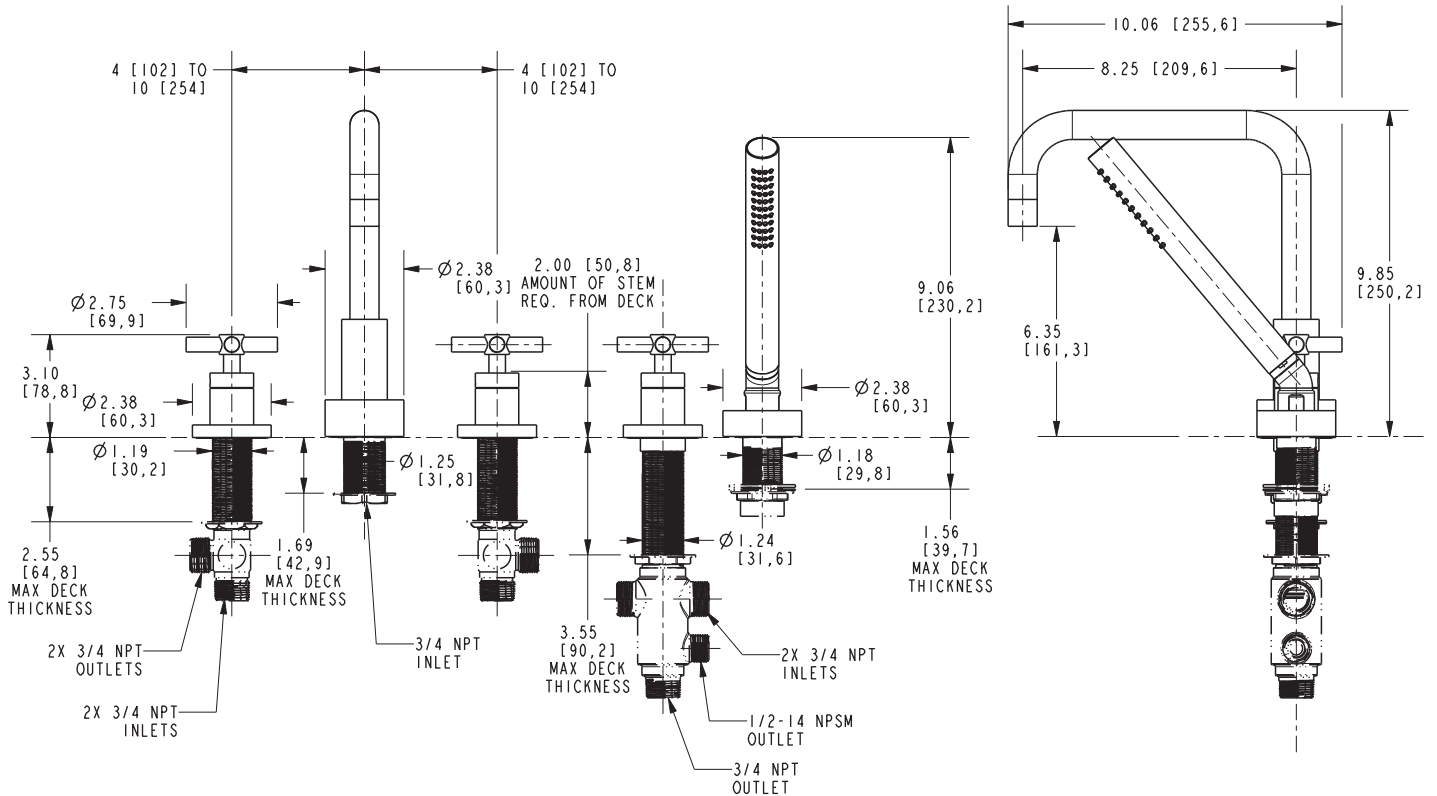

# 3-1407

## PRODUCT DIMENSIONS (Units are in inches)

Product Dimensions are provided for reference only. For specific product installation guidelines, please reference the Installation Instructions of the product being installed.

### East Square Roman Tub Deck Trim 3-1407