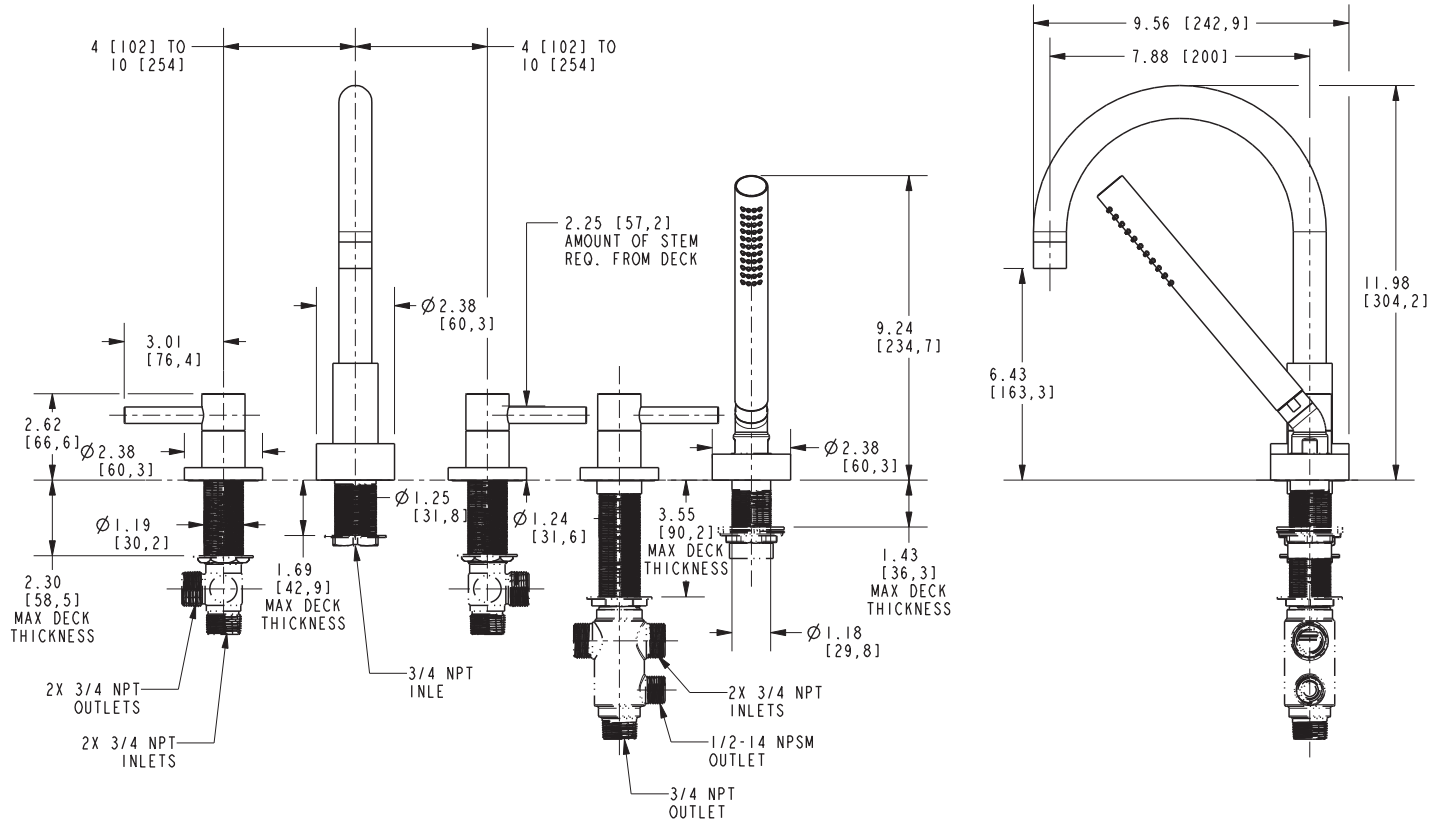

## Features

- Solid brass construction
- 6.43" (16.3 cm) spout height at outlet
- 7.88" (20.0 cm) spout reach (c-c)
- Intended for use with Newport Brass rough valve kit (Required Accessory) which incorporates the following:
  - Brass valve bodies and quick-connect spout fitting
  - Quarter-turn washerless ceramic disc 3/4" valve cartridges
- Diverter valve and hoses as needed for handshower
- ADA Compliant
- 1.8 GPM (6.8 LPM) Max, Handshower Only

## Required Accessory

<b>System Element</b>	Deck Tub Valve
<b>Description</b>	3-Valve Assembly With Quick Connect Spout Adapter
<b>Inlet/Outlet Size</b>	3/4"
<b>Part Number</b>	1-503
<b>Image</b>	

## Product Specification Add "Color / Finish" suffix to Model number, below.

The Roman Tub with Handshower Deck Trim shall be made of solid brass construction. Roman Tub with Handshower Deck Trim shall incorporate lever handles. Product shall incorporate a 6.43" (16.3 cm) spout height at outlet and a 7.88" (20.0 cm) spout reach (c-c). Product shall feature a solid brass handshower with a 1.8 gallons (6.7 liters) per minute maximum flow rate. Rough valve kit shall incorporate brass valve bodies with quarter-turn washerless ceramic disc 3/4" valve cartridges, a quick-connect spout fitting and a diverter valve with hoses as needed for handshower. Roman Tub with Handshower Deck Trim shall be Newport Brass Model 3-1507/\_\_\_\_ and Newport Brass rough valve kit shall be 1-503.

## PRODUCT DIMENSIONS *(Units are in inches)*