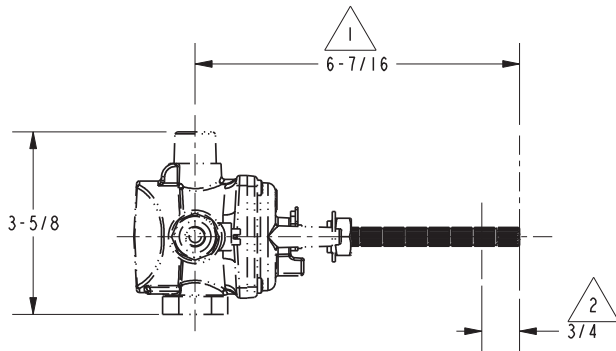

## PRODUCT DIMENSIONS *(Units are in inches)*

NOTES:

- 1. CUT STEM TO DIMENSION SHOWN.
- 2. CUT ALL-THREAD 3/4" SHORTER THAN STEM

### Miro Shower Trim 3-1624BP