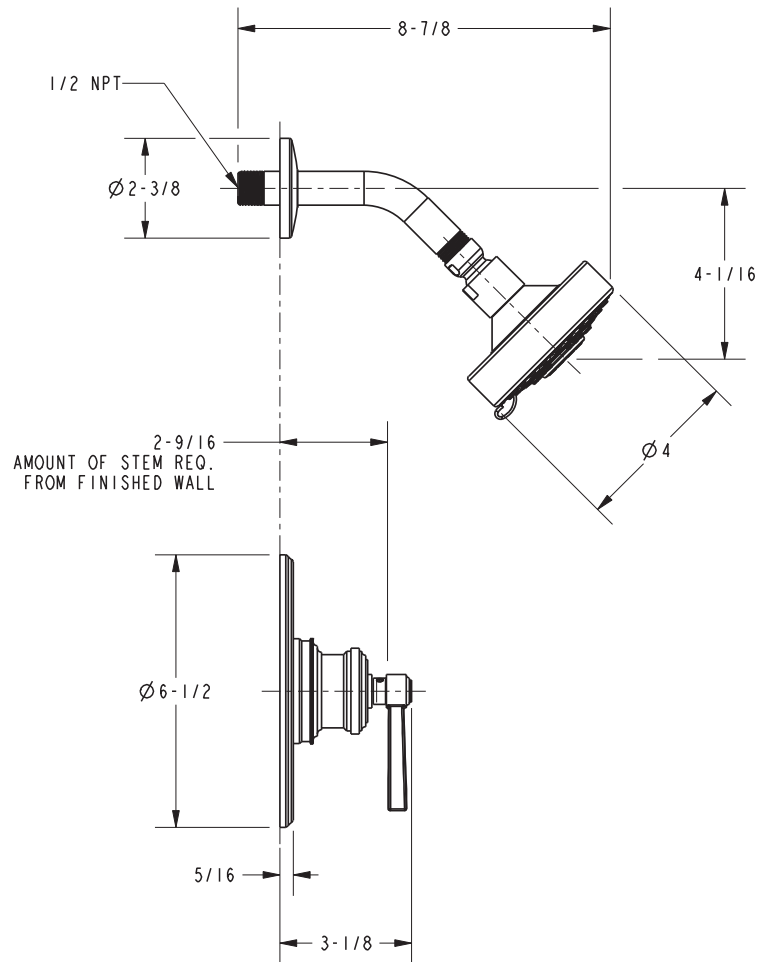

# 3-1624BP

## PRODUCT DIMENSIONS *(Units are in inches)*

NOTES:

- 1. CUT STEM TO DIMENSION SHOWN.
- 2. CUT ALL-THREAD 3/4" SHORTER THAN STEM

### Miro Shower Trim 3-1624BP