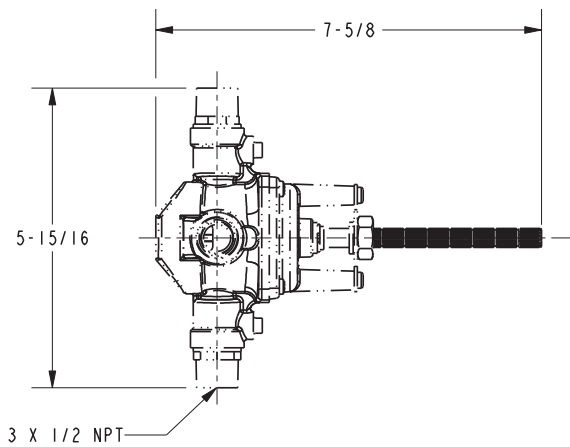

# 3-1624BP

## PRODUCT DIMENSIONS *(Units are in inches)*

NOTES:

- 1. CUT STEM TO DIMENSION SHOWN.
- 2. CUT ALL-THREAD 3/4" SHORTER THAN STEM

### Miro Shower Trim 3-1624BP