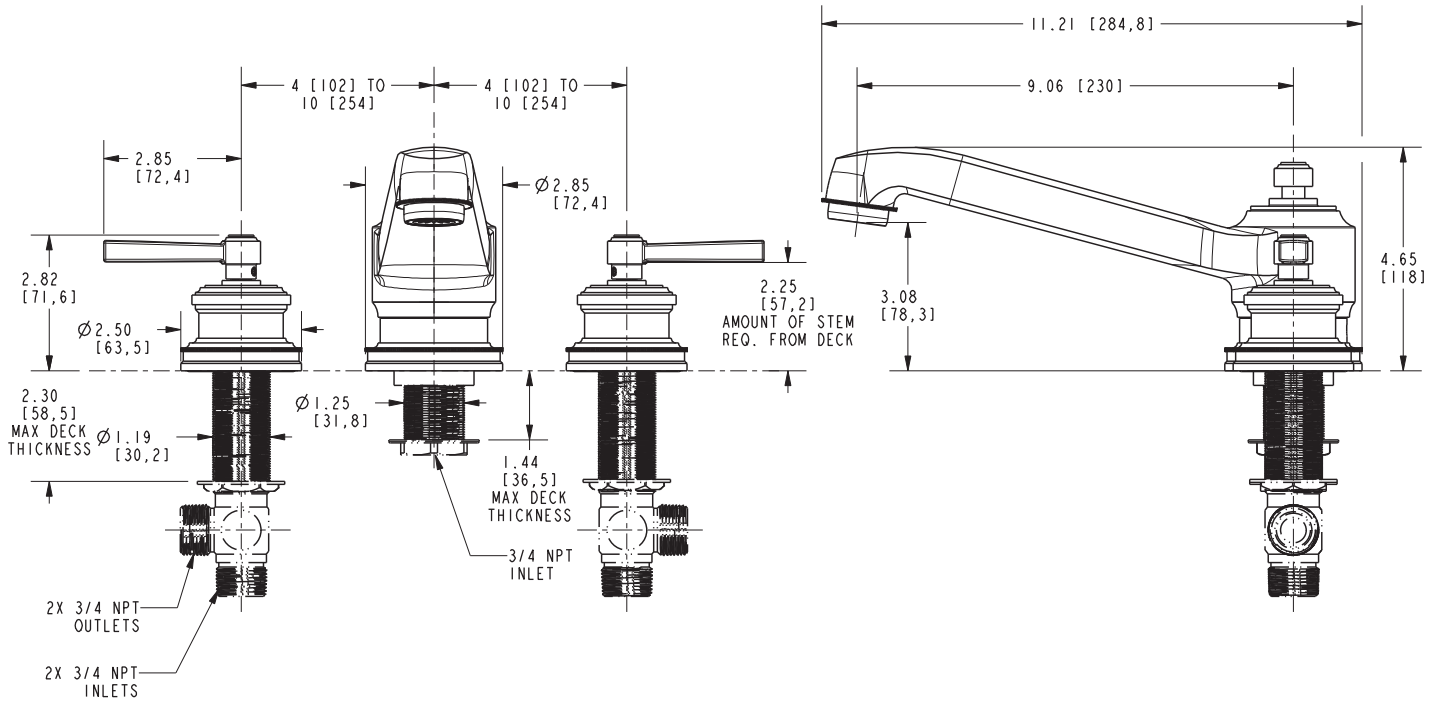

Roman Tub Deck Trim
3-1626

Features

- Solid brass construction
- 3.08" (7.8 cm) spout height at outlet
- 9.06" (23.0 cm) spout reach (c-c)
- Intended for use with Newport Brass rough valve kit (Required Accessory) which incorporates the following:
 - Brass valve bodies and quick-connect spout fitting
 - Quarter-turn washerless ceramic disc 3/4" valve cartridges
- ADA Compliant

Required Accessory

| | |
|--------------------------|---|
| System Element | Deck Tub Valve |
| Description | 2-Valve Assembly With Quick Connect Spout Adapter |
| Inlet/Outlet Size | 3/4" |
| Part Number | 1-506 |
| Image | |

Product Specification Add "Color / Finish" suffix to Model number, below.

The Roman Tub Deck Trim shall be made of solid brass construction. Roman Tub Deck Trim shall incorporate lever handles. Product shall incorporate a 3.08" (7.8 cm) spout height at outlet and a 9.06" (23.0 cm) spout reach (c-c). Rough valve kit shall incorporate brass valve bodies with quarter-turn washerless ceramic disc 3/4" valve cartridges and a quick-connect spout fitting. Roman Tub Deck Trim shall be Newport Brass Model 3-1626/____ and Newport Brass rough valve kit shall be 1-506.

3-1626

PRODUCT DIMENSIONS *(Units are in inches)*

Miro Roman Tub Deck Trim 3-1626