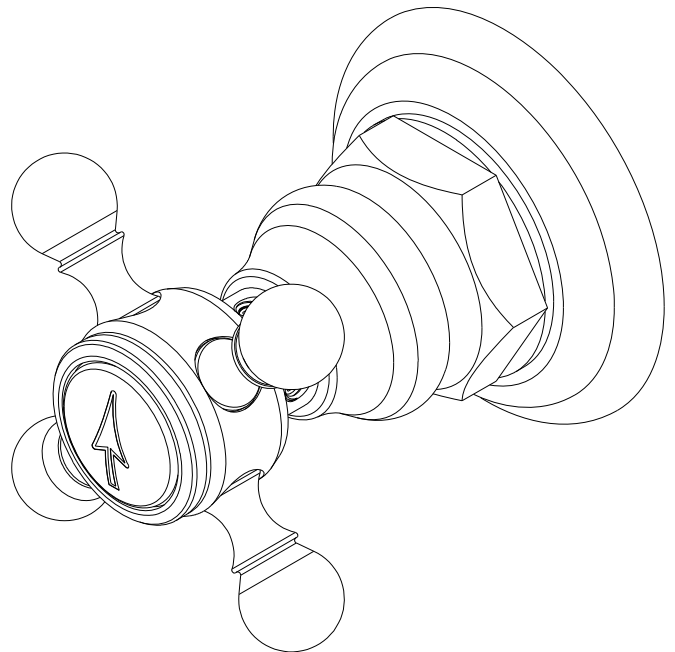

ALEXANDRIA

Features

Solid brass construction
Complements Complements Alveston product series
Cross and lever handle assembly and insert options for control valve
Intended for use with: Bidets - Balanced Pressure Shower - Roman Tub Faucets -
Shower Control Valves and Diverters - Wide Spread Faucets - Wall Mounted Faucet

Note: Also intended for use as a replacement Lever Handle Trim assembly for deck and wall-mounted faucets, tubs and bidets.

Cross handle Trim

3-163

Codes / Standards Compliance

Meets or exceeds the following at date of manufacture:

All applicable US Federal and State material regulations