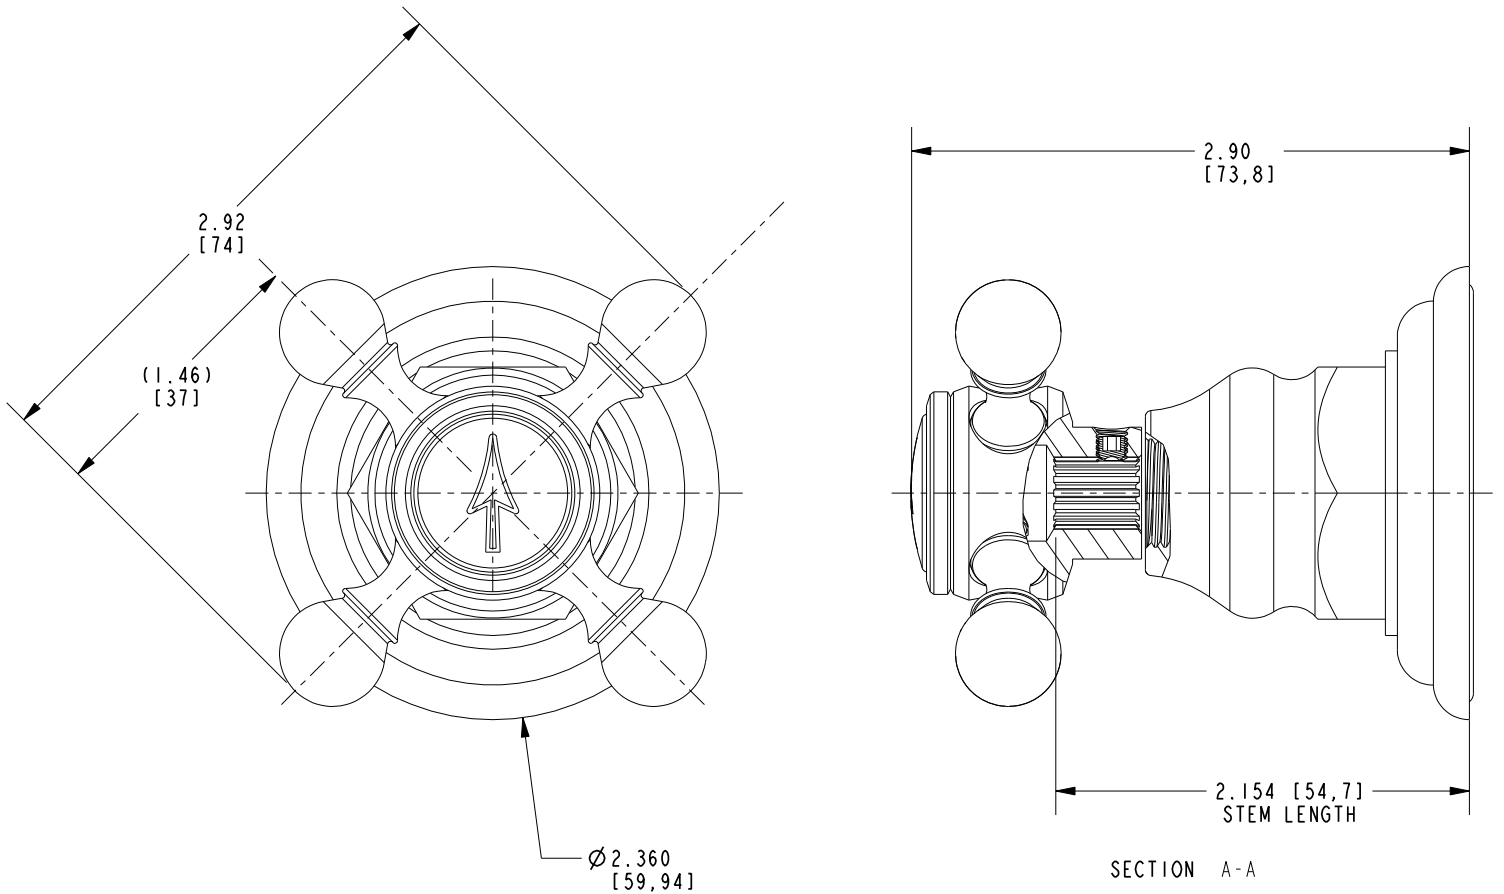

ALEXANDRIA

Features

Solid brass construction
Complements Complements Alveston product series
Cross and lever handle assembly and insert options for control valve
Intended for use with: Bidets - Balanced Pressure Shower - Roman Tub Faucets -
Shower Control Valves and Diverters - Wide Spread Faucets - Wall Mounted Faucet

Note: Also intended for use as a replacement Lever Handle Trim assembly for deck and wall-mounted faucets, tubs and bidets.

Cross handle Trim

3-163

Codes / Standards Compliance

Meets or exceeds the following at date of manufacture:

All applicable US Federal and State material regulations

3-163

PRODUCT DIMENSIONS *(Units are in inches)*

Product Dimensions are provided for reference only. For specific product installation guidelines, please reference the Installation Instructions of the product being installed.