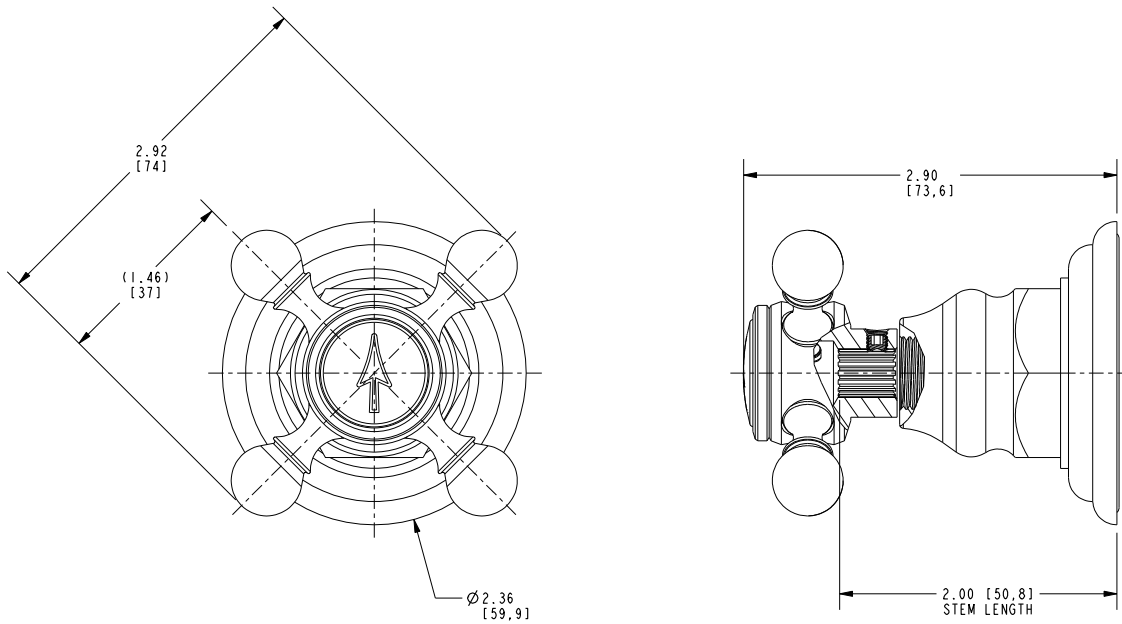

## Product Specification:

Add "Color / Finish" suffix to Model number, below.

Trim components shall be of solid brass construction. Trim shall include Escutcheon and Handle. Handle assemblies can be used as part of a shower system specification for (a) shower control valves and diverters BUT ALSO can be ordered as replacement parts for (b) widespread faucets (c) wall mounted faucets (d) Roman Tub faucets and (e) BP shower handle replacements for nearly all collections (except Kiara, for example). Handle with Escutcheon Trim shall be Newport Brass Model 3-163/\_\_\_\_\_ .

## PRODUCT DIMENSIONS *(Units are in inches)*

Product Dimensions are provided for reference only. For specific product installation guidelines, please reference the Installation Instructions of the product being installed.