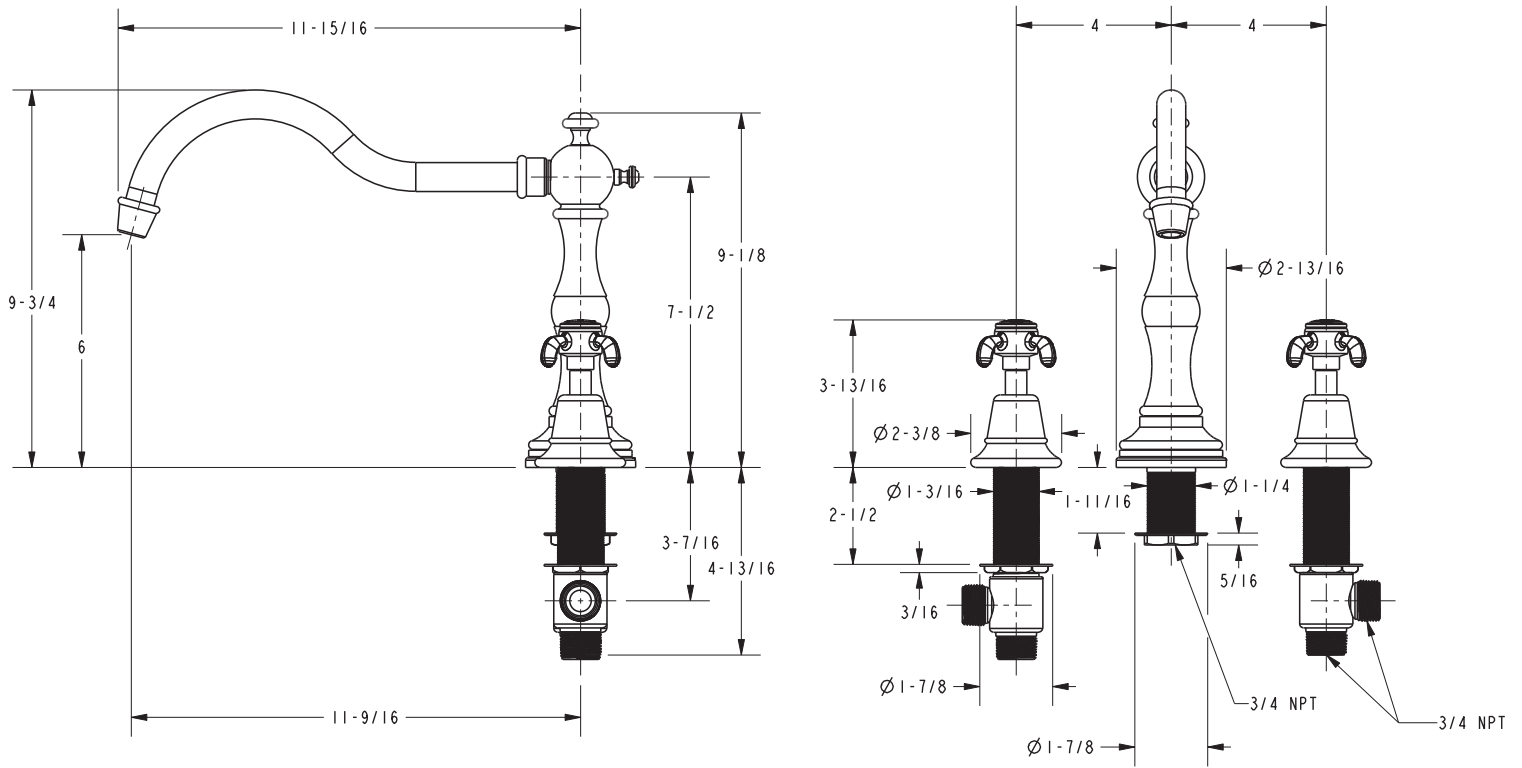

Roman Tub Deck Trim
3-1686

Features

- Solid brass construction
- ADA compliant traditional lever handles
- 6" (15.2 cm) spout height at outlet
- 11-9/16" (29.4 cm) spout reach (c-c)
- Intended for use with Newport Brass rough valve kit (Required Accessory) which incorporates the following:
 - Brass valve bodies and quick-connect spout fitting
 - Quarter-turn washerless ceramic disc 3/4" valve cartridges

Required Accessory:

Trim, above, and Rough Valve Kit, below, must both be specified.

Application	Roman Tub			Roman Tub with Handshower					
	Hot Valve	Cold Valve	Spout Quick-Connect Fitting	Hot Valve	Cold Valve	Spout Quick-Connect Fitting	Poly-Braided Hose	Handshower Diverter	H/S Flange Hardware
Inlet/Outlet Size	3/4"	3/4"	3/4"	3/4"	3/4"	3/4"	1/2"	1/2" / 3/4"	-
Part Number	<input type="checkbox"/> 1-547			<input type="checkbox"/> 1-548					
Image									

Product Specification: Add "Color / Finish" suffix to Model number, below.

The Roman Tub Deck Trim shall be made of solid brass construction. Roman Tub Deck Trim shall incorporate ADA compliant traditional cross handles. Product shall incorporate a 6" (15.2 cm) spout height at outlet and a 11-9/16" (29.4 cm) spout reach (c-c). Rough valve kit shall incorporate brass valve bodies with quarter-turn washerless ceramic disc 3/4" valve cartridges and a quick-connect spout fitting. Roman Tub Deck Trim shall be Newport Brass Model 3-1686/_____ and Newport Brass rough valve kit shall be 1-547.

3-1686

PRODUCT DIMENSIONS *(Units are in inches)*

Virginia Roman Tub Deck Trim 3-1686