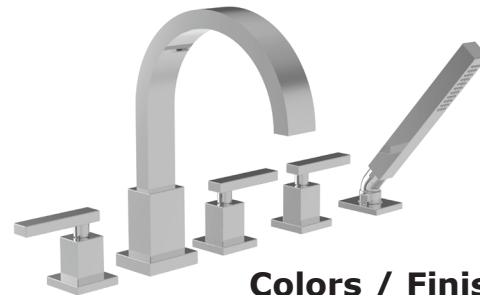

**Features**

- Solid brass construction
- 6.85" (17.4 cm) spout height at outlet
- 8.00" (20.3 cm) spout reach (c-c)
- Intended for use with Newport Brass rough valve kit (Required Accessory) which incorporates the following:
  - Brass valve bodies and quick-connect spout fitting
  - Quarter-turn washerless ceramic disc 3/4" valve cartridges
- Diverter valve and hoses as needed for handshower
- ADA Compliant
- 1.8 GPM (6.8 LPM) Max, Handshower Only

**Roman Tub with Handshower Deck Trim**

**3-2047**

**Colors / Finishes**

- 10B: Oil Rubbed Bronze
- 15: Polished Nickel
- 15S: Satin Nickel - PVD
- 26: Polished Chrome
- Other: Refer to the Newport Brass catalog for additional color/finish options.

**Required Accessory**

<b>System Element</b>	Deck Tub Valve
<b>Description</b>	3-Valve Assembly With Quick Connect Spout Adapter
<b>Inlet/Outlet Size</b>	3/4"
<b>Part Number</b>	1-666
<b>Image</b>	

**Product Specification** Add "Color / Finish" suffix to Model number, below.

The Roman Tub with Handshower Deck Trim shall be made of solid brass construction. Roman Tub with Handshower Deck Trim shall incorporate lever handles. Product shall incorporate a 6.85" (17.4 cm) spout height at outlet and a 8.00" (20.3 cm) spout reach (c-c). Product shall feature a solid brass handshower with a 1.8 gallons (6.7 liters) per minute maximum flow rate. Rough valve kit shall incorporate brass valve bodies with quarter-turn washerless ceramic disc 3/4" valve cartridges, a quick-connect spout fitting and a diverter valve with hoses as needed for handshower. Roman Tub with Handshower Deck Trim shall be Newport Brass Model 3-2047/\_\_\_\_ and Newport Brass rough valve kit shall be 1-666.