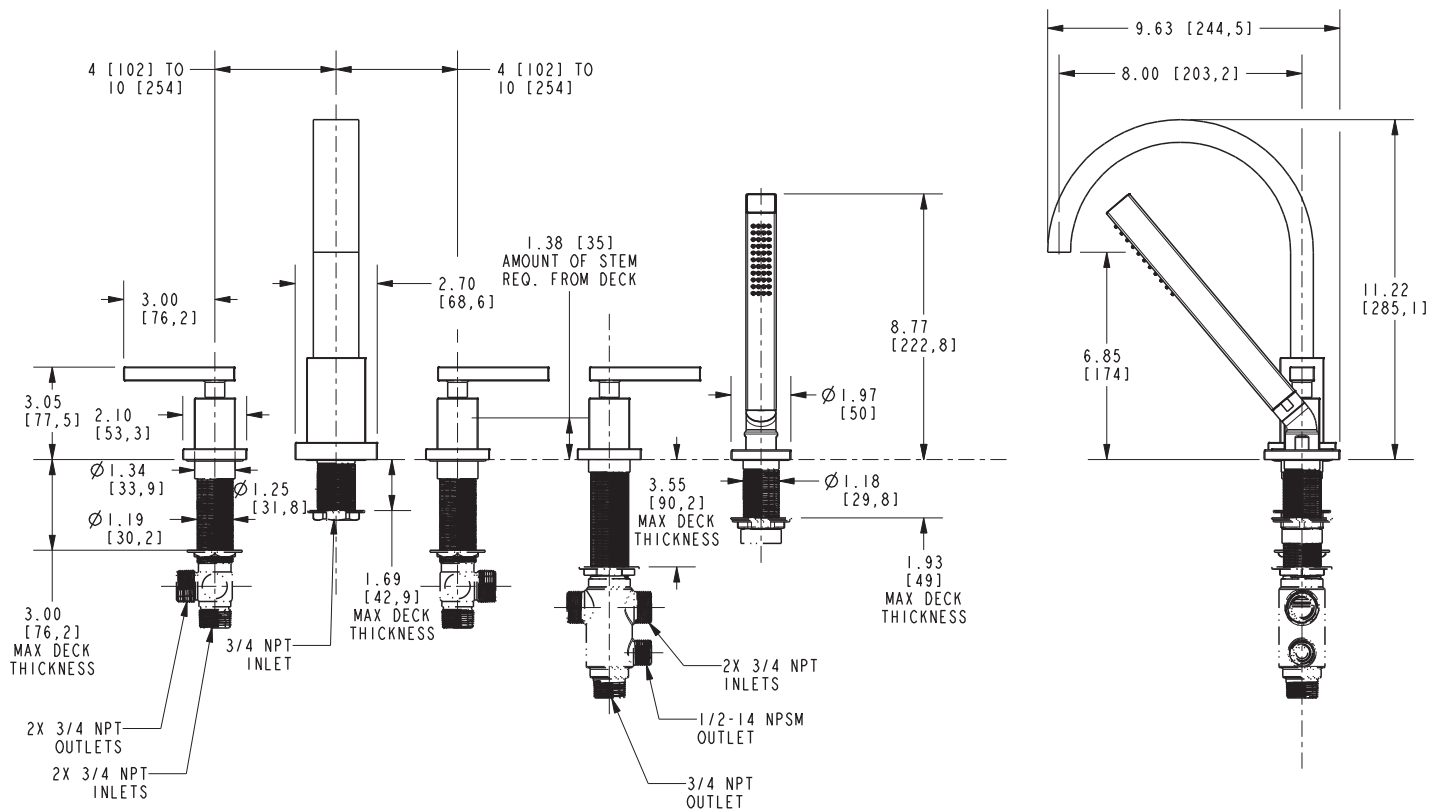

**Features**

- Solid brass construction
- 6.85" (17.4 cm) spout height at outlet
- 8.00" (20.3 cm) spout reach (c-c)
- Intended for use with Newport Brass rough valve kit (Required Accessory) which incorporates the following:
  - Brass valve bodies and quick-connect spout fitting
  - Quarter-turn washerless ceramic disc 3/4" valve cartridges
- Diverter valve and hoses as needed for handshower
- ADA Compliant
- 1.8 GPM (6.8 LPM) Max, Handshower Only

**Required Accessory**

<b>System Element</b>	Deck Tub Valve
<b>Description</b>	3-Valve Assembly With Quick Connect Spout Adapter
<b>Inlet/Outlet Size</b>	3/4"
<b>Part Number</b>	1-666
<b>Image</b>	

**Product Specification** Add "Color / Finish" suffix to Model number, below.

The Roman Tub with Handshower Deck Trim shall be made of solid brass construction. Roman Tub with Handshower Deck Trim shall incorporate lever handles. Product shall incorporate a 6.85" (17.4 cm) spout height at outlet and a 8.00" (20.3 cm) spout reach (c-c). Product shall feature a solid brass handshower with a 1.8 gallons (6.7 liters) per minute maximum flow rate. Rough valve kit shall incorporate brass valve bodies with quarter-turn washerless ceramic disc 3/4" valve cartridges, a quick-connect spout fitting and a diverter valve with hoses as needed for handshower. Roman Tub with Handshower Deck Trim shall be Newport Brass Model 3-2047/\_\_\_\_ and Newport Brass rough valve kit shall be 1-666.

## PRODUCT DIMENSIONS *(Units are in inches)*