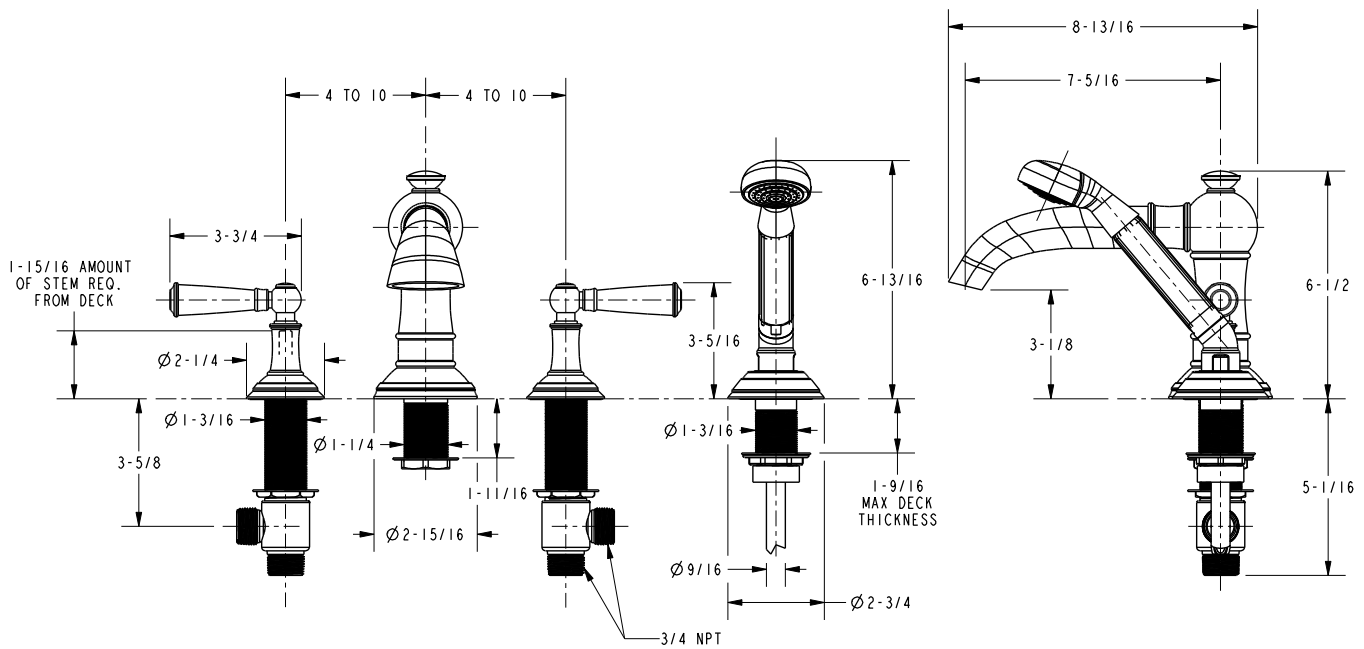

## Product Dimensions *(units are in inches)*

### Aylesbury Roman Tub with Handshower Deck Trim 3-2417