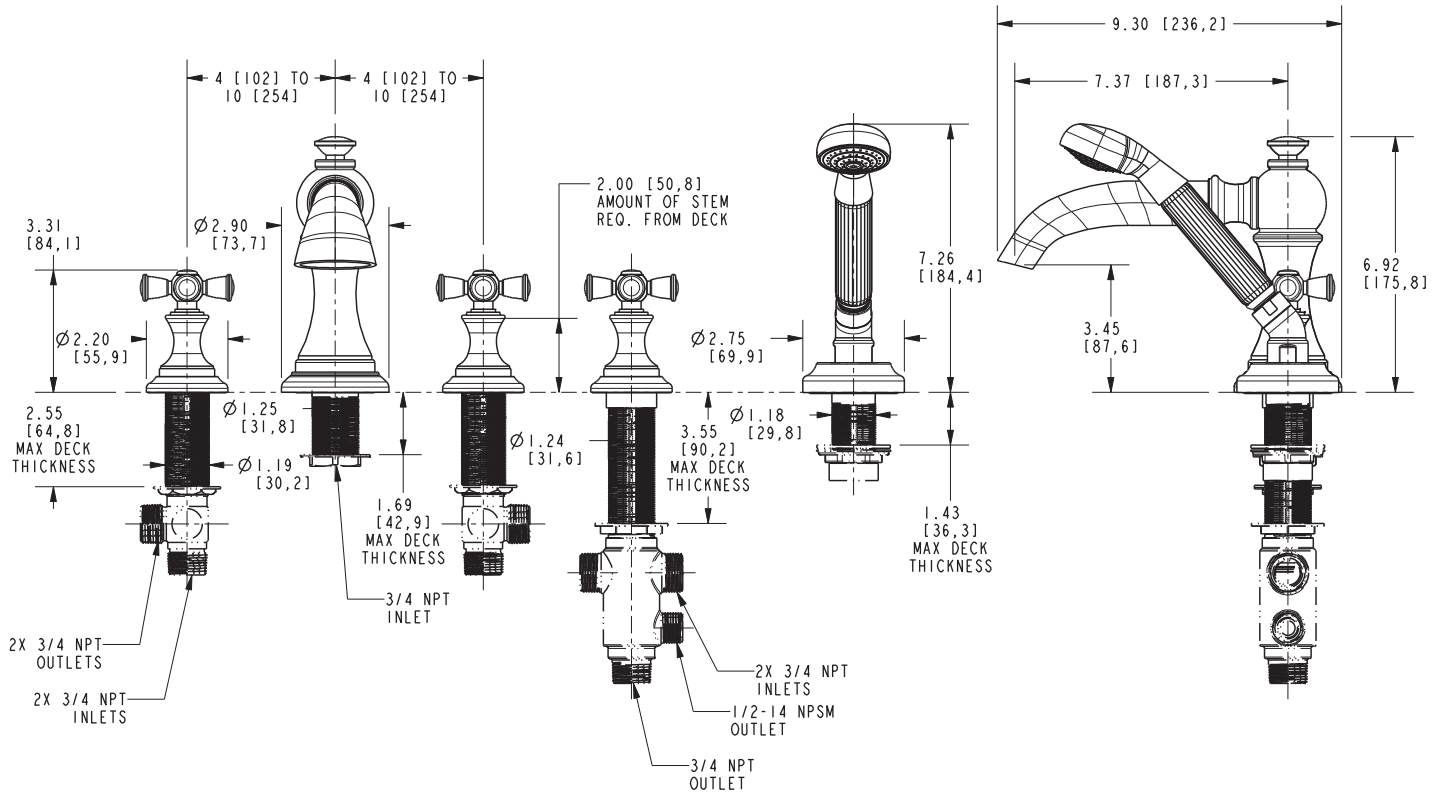

Features

- Solid brass construction
- 3.45" (8.8 cm) spout height at outlet
- 7.37" (18.7 cm) spout reach (c-c)
- Intended for use with Newport Brass rough valve kit (Required Accessory) which incorporates the following:
 - Brass valve bodies and quick-connect spout fitting
 - Quarter-turn washerless ceramic disc 3/4" valve cartridges
- Diverter valve and hoses as needed for handshower
- ADA Compliant
- 1.8 GPM (6.8 LPM) Max, Handshower Only

Required Accessory

System Element	Deck Tub Valve
Description	3-Valve Assembly With Quick Connect Spout Adapter
Inlet/Outlet Size	3/4"
Part Number	1-503
Image	

Product Specification Add "Color / Finish" suffix to Model number, below.

The Roman Tub with Handshower Deck Trim shall be made of solid brass construction. Roman Tub with Handshower Deck Trim shall incorporate cross handles. Product shall incorporate a 3.45" (8.8 cm) spout height at outlet and a 7.37" (18.7 cm) spout reach (c-c). Product shall feature a solid brass handshower with a 1.8 gallons (6.7 liters) per minute maximum flow rate. Rough valve kit shall incorporate brass valve bodies with quarter-turn washerless ceramic disc 3/4" valve cartridges, a quick-connect spout fitting and a diverter valve with hoses as needed for handshower. Roman Tub with Handshower Deck Trim shall be Newport Brass Model 3-2447/____ and Newport Brass rough valve kit shall be 1-503.

3-2447

PRODUCT DIMENSIONS *(Units are in inches)*

Sutton Roman Tub Deck Trim 3-2447