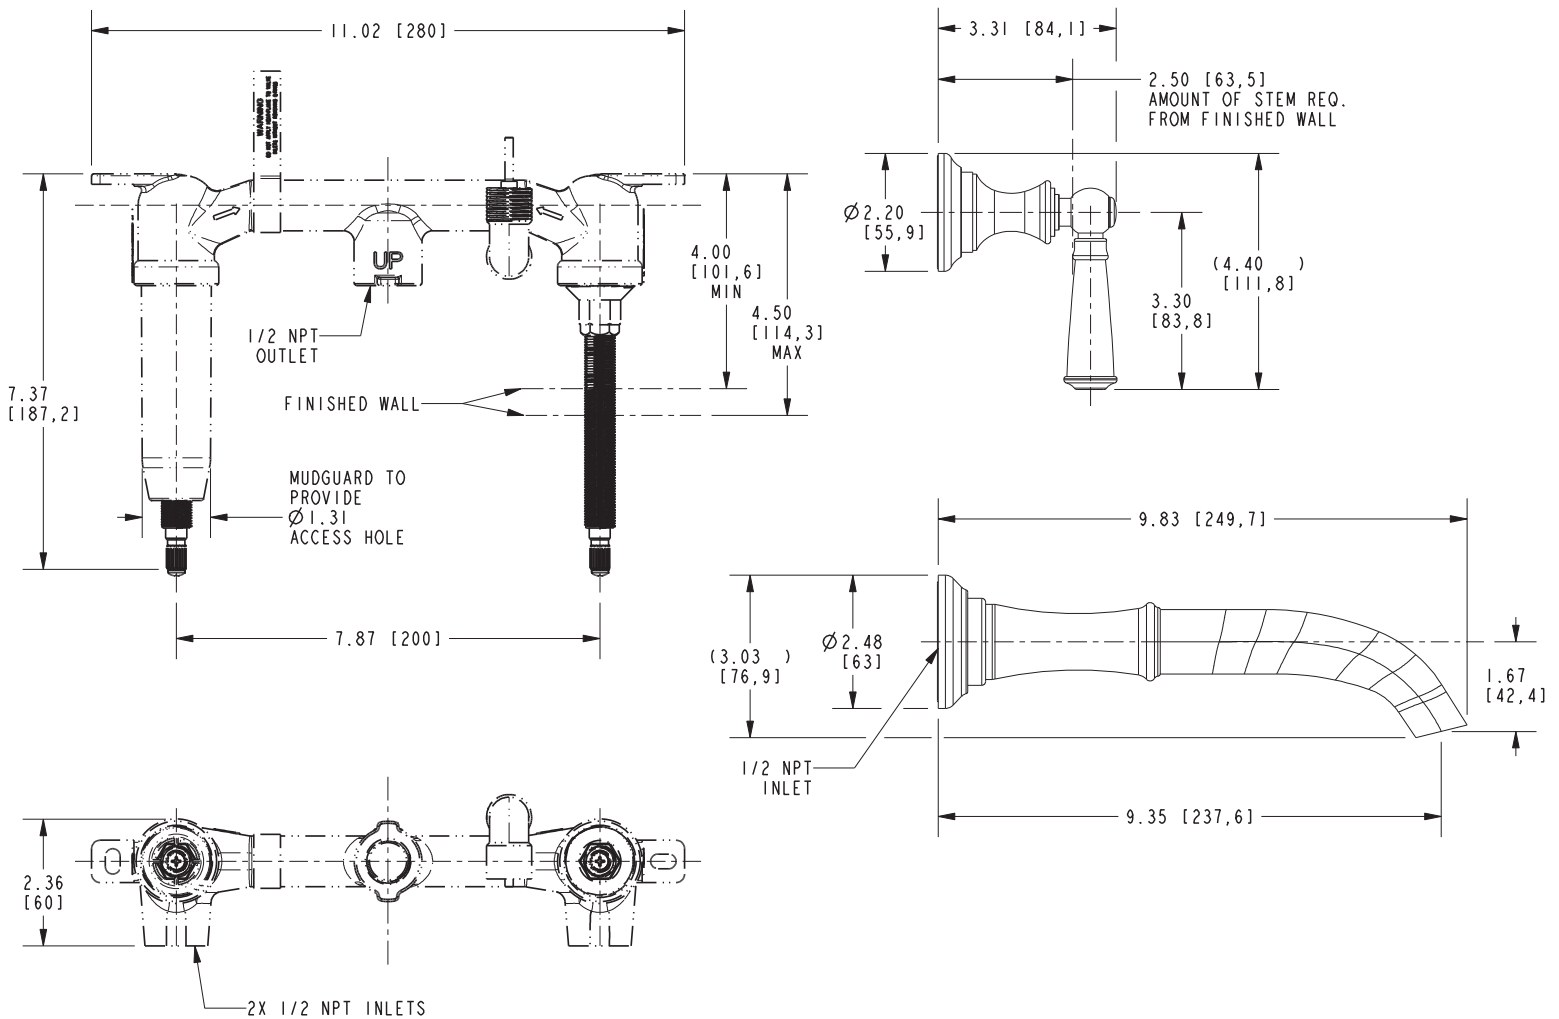

3-2455

Product Dimensions are provided for reference only. For specific product installation guidelines, please reference the Installation Instructions of the product being installed.

Sutton Wall-Mounted Tub Trim 3-2455