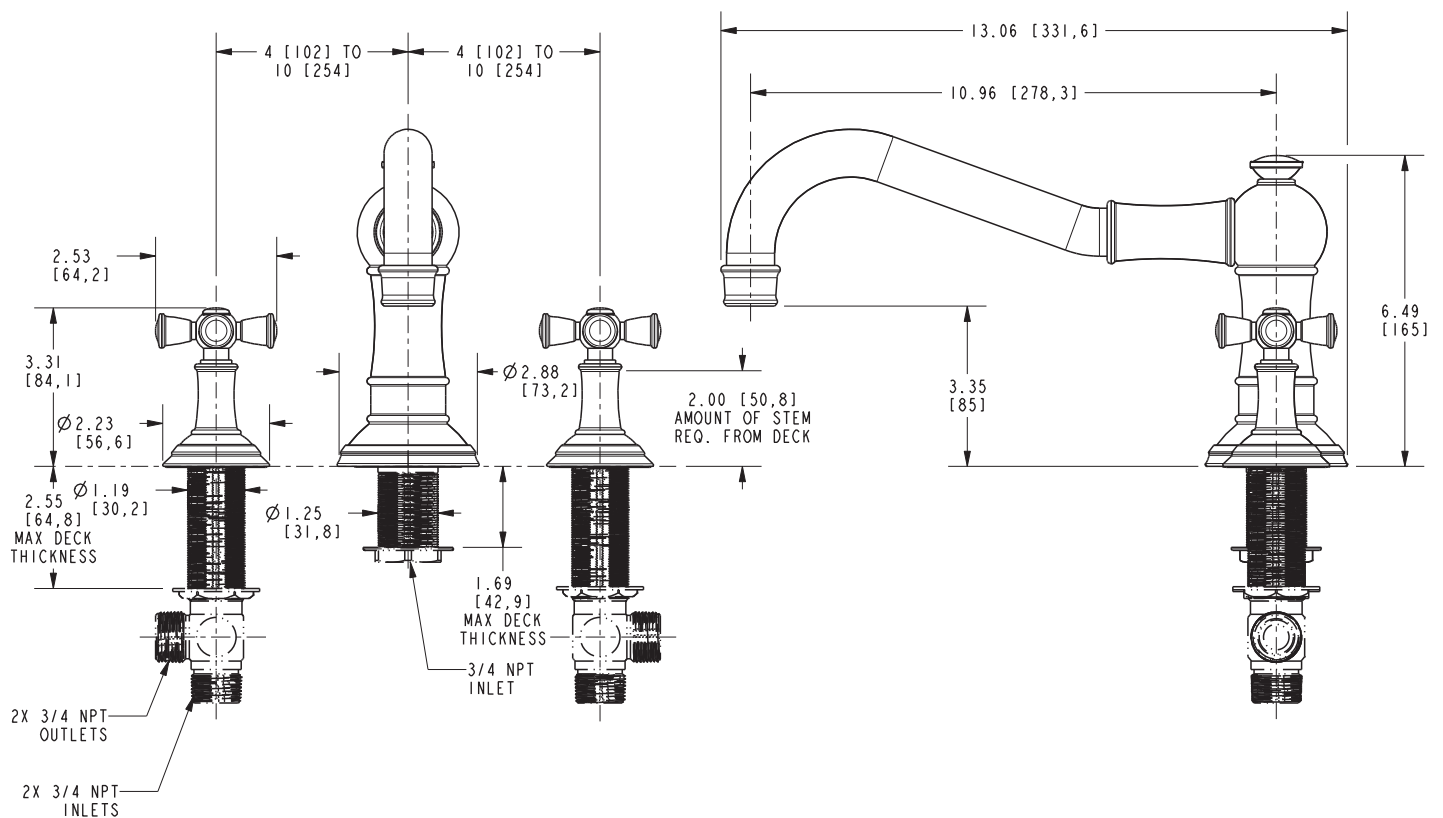

Roman Tub Deck Trim

3-2466

Features

- Solid brass construction
- 3.35" (8.5 cm) spout height at outlet
- 10.96" (27.8 cm) spout reach (c-c)
- Intended for use with Newport Brass rough valve kit (Required Accessory) which incorporates the following:
 - Brass valve bodies and quick-connect spout fitting
 - Quarter-turn washerless ceramic disc 3/4" valve cartridges
- ADA Compliant

Required Accessory

System Element	Deck Tub Valve
Description	2-Valve Assembly With Quick Connect Spout Adapter
Inlet/Outlet Size	3/4"
Part Number	1-502
Image	

Product Specification Add "Color / Finish" suffix to Model number, below.

The Roman Tub Deck Trim shall be made of solid brass construction. Roman Tub with Handshower Deck Trim shall incorporate cross handles. Product shall incorporate a 3.35" (8.5 cm) spout height at outlet and a 10.96" (27.8 cm) spout reach (c-c). Rough valve kit shall incorporate brass valve bodies with quarter-turn washerless ceramic disc 3/4" valve cartridges and a quick-connect spout fitting. Roman Tub Deck Trim shall be Newport Brass Model 3-2466/____ and Newport Brass rough valve kit shall be 1-502.

3-2466

PRODUCT DIMENSIONS *(Units are in inches)*

Jacobean Roman Tub Deck Trim 3-2466