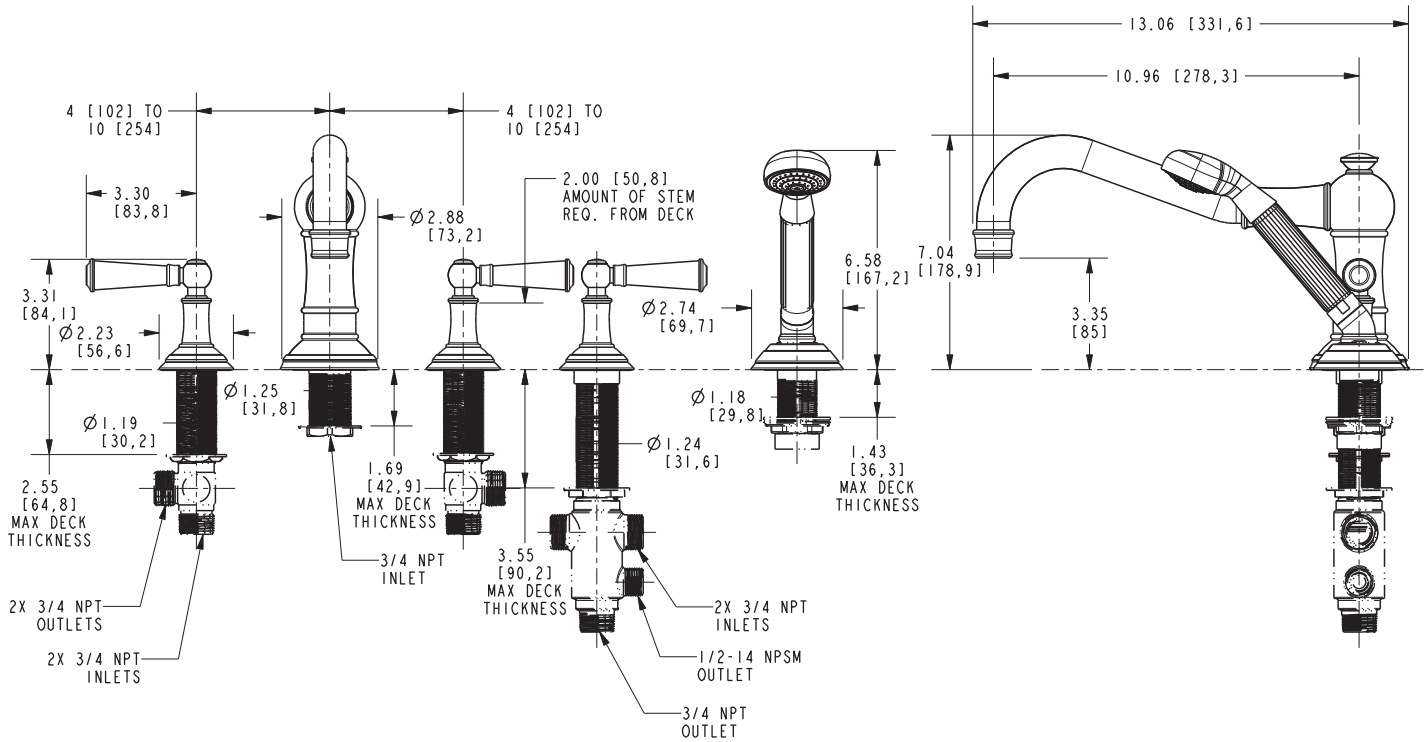

**Features**

- Solid brass construction
- 3.35" (8.5 cm) spout height at outlet
- 10.96" (27.8 cm) spout reach (c-c)
- Intended for use with Newport Brass rough valve kit (Required Accessory) which incorporates the following:
  - Brass valve bodies and quick-connect spout fitting
  - Quarter-turn washerless ceramic disc 3/4" valve cartridges
- Diverter valve and hoses as needed for handshower
- ADA Compliant
- 1.8 GPM (6.8 LPM) Max, Handshower Only

**Required Accessory**

<b>System Element</b>	Deck Tub Valve
<b>Description</b>	3-Valve Assembly With Quick Connect Spout Adapter
<b>Inlet/Outlet Size</b>	3/4"
<b>Part Number</b>	1-503
<b>Image</b>	

**Product Specification** Add "Color / Finish" suffix to Model number, below.

The Roman Tub with Handshower Deck Trim shall be made of solid brass construction. Roman Tub with Handshower Deck Trim shall incorporate lever handles. Product shall incorporate a 3.35" (8.5 cm) spout height at outlet and a 10.96" (27.8 cm) spout reach (c-c). Product shall feature a solid brass handshower with a 1.8 gallons (6.7 liters) per minute maximum flow rate. Rough valve kit shall incorporate brass valve bodies with quarter-turn washerless ceramic disc 3/4" valve cartridges, a quick-connect spout fitting and a diverter valve with hoses as needed for handshower. Roman Tub with Handshower Deck Trim shall be Newport Brass Model 3-2477/\_\_\_\_ and Newport Brass rough valve kit shall be 1-503.

## PRODUCT DIMENSIONS *(Units are in inches)*