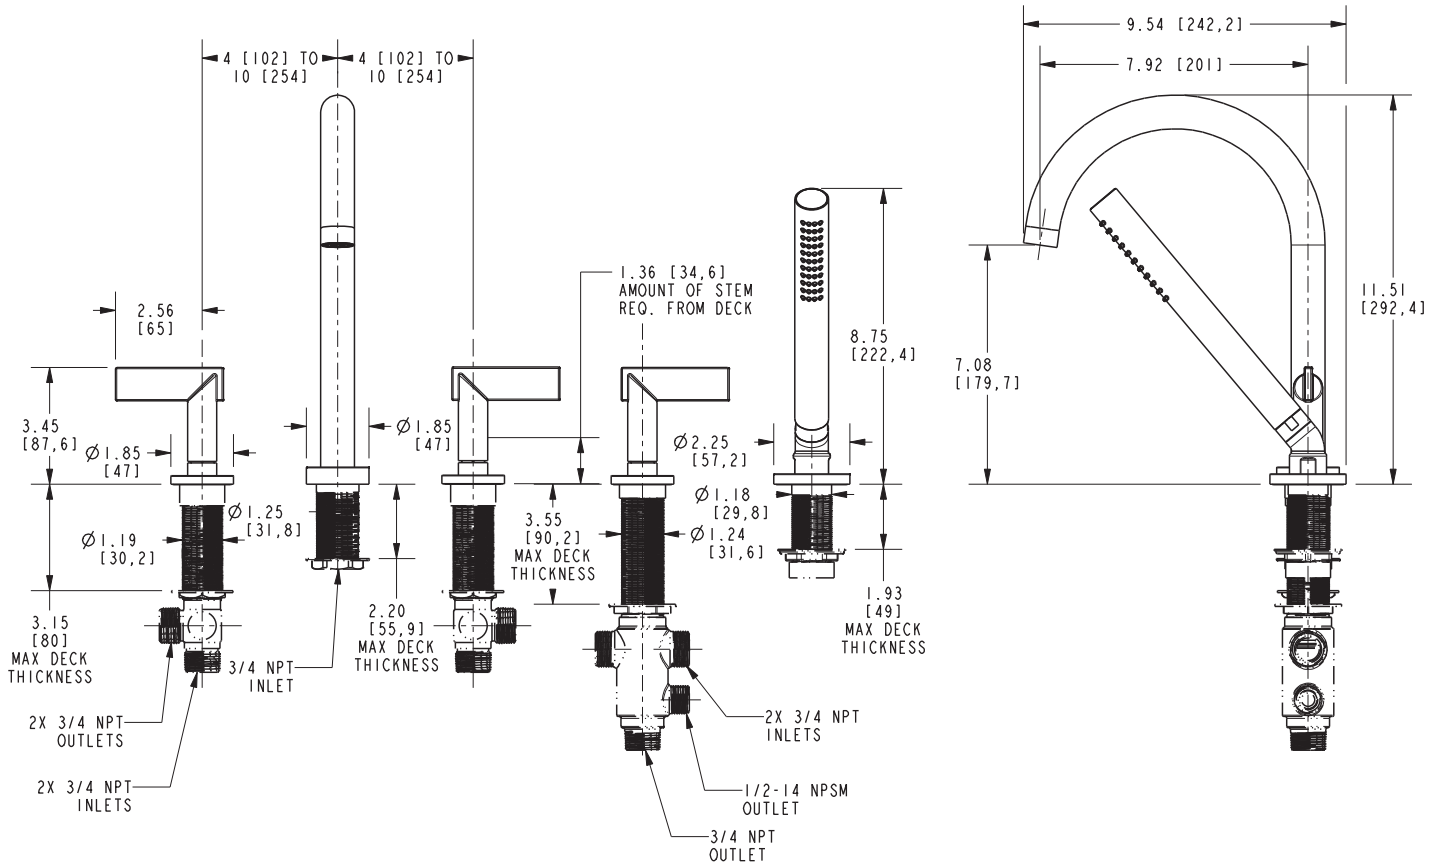

Features

- Solid brass construction
- 7.08" (18.0 cm) spout height at outlet
- 7.92" (20.1 cm) spout reach (c-c)
- Intended for use with Newport Brass rough valve kit (Required Accessory) which incorporates the following:
 - Brass valve bodies and quick-connect spout fitting
 - Quarter-turn washerless ceramic disc 3/4" valve cartridges
- Diverter valve and hoses as needed for handshower
- ADA Compliant
- 1.8 GPM (6.8 LPM) Max, Handshower Only

Required Accessory

System Element	Deck Tub Valve
Description	3-Valve Assembly With Quick Connect Spout Adapter
Inlet/Outlet Size	3/4"
Part Number	1-698
Image	

Product Specification Add "Color / Finish" suffix to Model number, below.

The Roman Tub with Handshower Deck Trim shall be made of solid brass construction. Roman Tub with Handshower Deck Trim shall incorporate lever handles. Product shall incorporate a 7.08" (18.0 cm) spout height at outlet and a 7.92" (20.1 cm) spout reach (c-c). Product shall feature a solid brass handshower with a 1.8 gallons (6.7 liters) per minute maximum flow rate. Rough valve kit shall incorporate brass valve bodies with quarter-turn washerless ceramic disc 3/4" valve cartridges, a spout nipple and a diverter valve with hoses as needed for handshower. Roman Tub with Handshower Deck Trim shall be Newport Brass Model 3-2487/____ and Newport Brass rough valve kit shall be 1-698.

3-2487

PRODUCT DIMENSIONS *(Units are in inches)*

Priya Roman Tub Deck Trim 3-2487