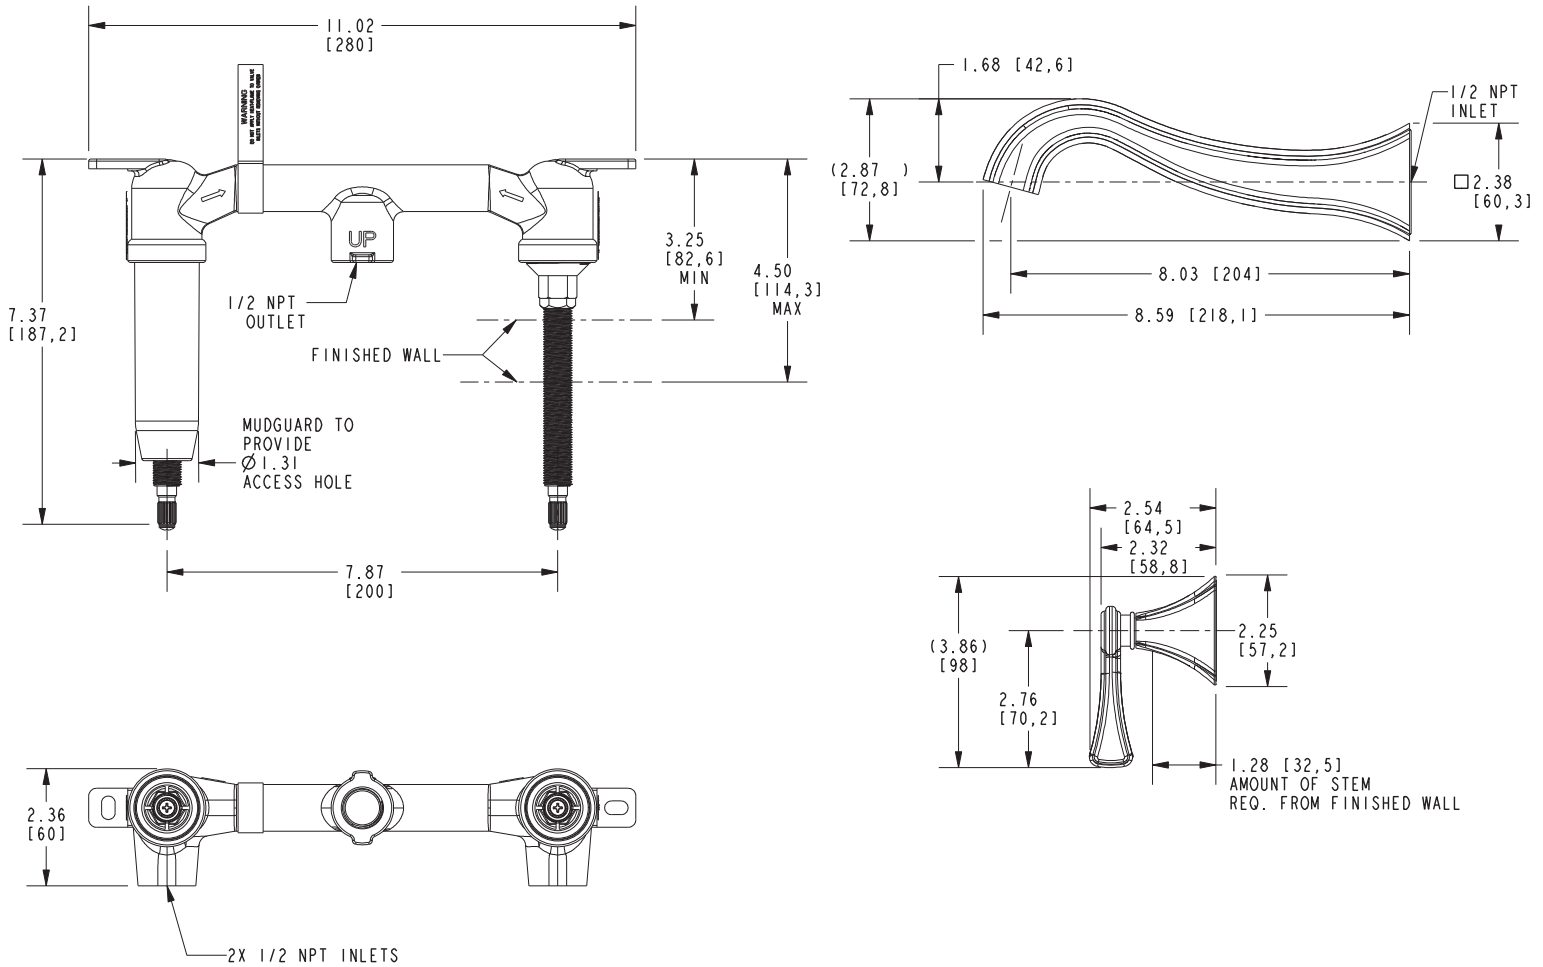

Features

- Solid brass construction
- 8-1/16" (20.5 cm) spout reach (wall-to-center)
- 1/2" NPT spout inlet fitting
- Rough valve incorporates a brass valve body assembly
- Rough valve incorporates quarter-turn washerless ceramic disc valve cartridges
- Intended for use with Newport Brass rough valve as specified (Required Accessory)
- ADA Compliant
- 1.2 GPM (4.5 LPM) Max

Required Accessory

Application	Wall Lavatory Rough Valve
Description	2-Cartridge Assembly
Inlet/Outlet Size	1/2"
Part Number	1-532U
Image	

Product Specification Add "Color / Finish" suffix to Model number, below.

The Wall-Mounted Lavatory Faucet shall be made of solid brass construction. Wall-Mounted Lavatory Faucet shall incorporate lever handles and a 8-1/16" (20.5 cm) spout (wall-to-center) that incorporates a 1/2" NPT inlet fitting. Rough valve shall incorporate a brass valve body assembly and quarter-turn washerless ceramic disc valve cartridges. Wall-Mounted Lavatory Faucet shall be Newport Brass Model 3-2531/_____ and Newport Brass rough valve shall be 1-532U.

3-2531

Product dimensions are provided for reference only. For specific product installation guidelines, please reference the installation instructions of the product being installed.

Kiara Wall-Mounted Lavatory Trim 3-2531