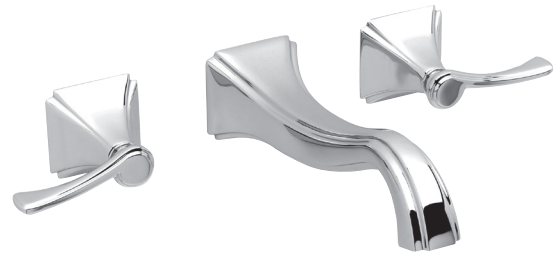

Features

- Solid brass construction
- 8-1/16" (20.5 cm) spout reach (wall-to-center)
- 1/2" NPT spout inlet fitting
- Rough valve incorporates a brass valve body assembly
- Rough valve incorporates quarter-turn washerless ceramic disc valve cartridges
- Intended for use with Newport Brass rough valve as specified (Required Accessory)
- ADA Compliant
- 1.2 GPM (4.5 LPM) Max

Codes / Standards Compliance

Meets or exceeds the following at date of manufacture:

- ASME A112.18.1/CSA B125.1-18
- IAMPO/cUPC
- NSF/ANSI 61, SECTION 9
- NSF/ANSI 372
- IPC
- ADA & ICC/ANSI A117.1
- Energy Policy Act of 1992
- EPA WaterSense
- California Energy Commission
- All applicable US Federal and State material regulations

Colors / Finishes

- 10B: Oil Rubbed Bronze
- 15: Polished Nickel
- 15S: Satin Nickel - PVD
- 26: Polished Chrome
- Other: Refer to the Newport Brass catalog for additional color/finish options.

Wall-Mounted Lavatory Trim

3-2531

Specified Model

Model	Description	Colors | Finishes				
3-2531	Wall-Mounted Tub Trim	☐ 10B	☐ 15	☐ 15S	☐ 26	☐ Other

Required Accessory

Application	Wall Lavatory Rough Valve
Description	2-Cartridge Assembly
Inlet/Outlet Size	1/2"
Part Number	1-532U
Image	

Product Specification Add "Color / Finish" suffix to Model number, below.

The Wall-Mounted Lavatory Faucet shall be made of solid brass construction. Wall-Mounted Lavatory Faucet shall incorporate lever handles and a 8-1/16" (20.5 cm) spout (wall-to-center) that incorporates a 1/2" NPT inlet fitting. Rough valve shall incorporate a brass valve body assembly and quarter-turn washerless ceramic disc valve cartridges. Wall-Mounted Lavatory Faucet shall be Newport Brass Model 3-2531/_____ and Newport Brass rough valve shall be 1-532U.