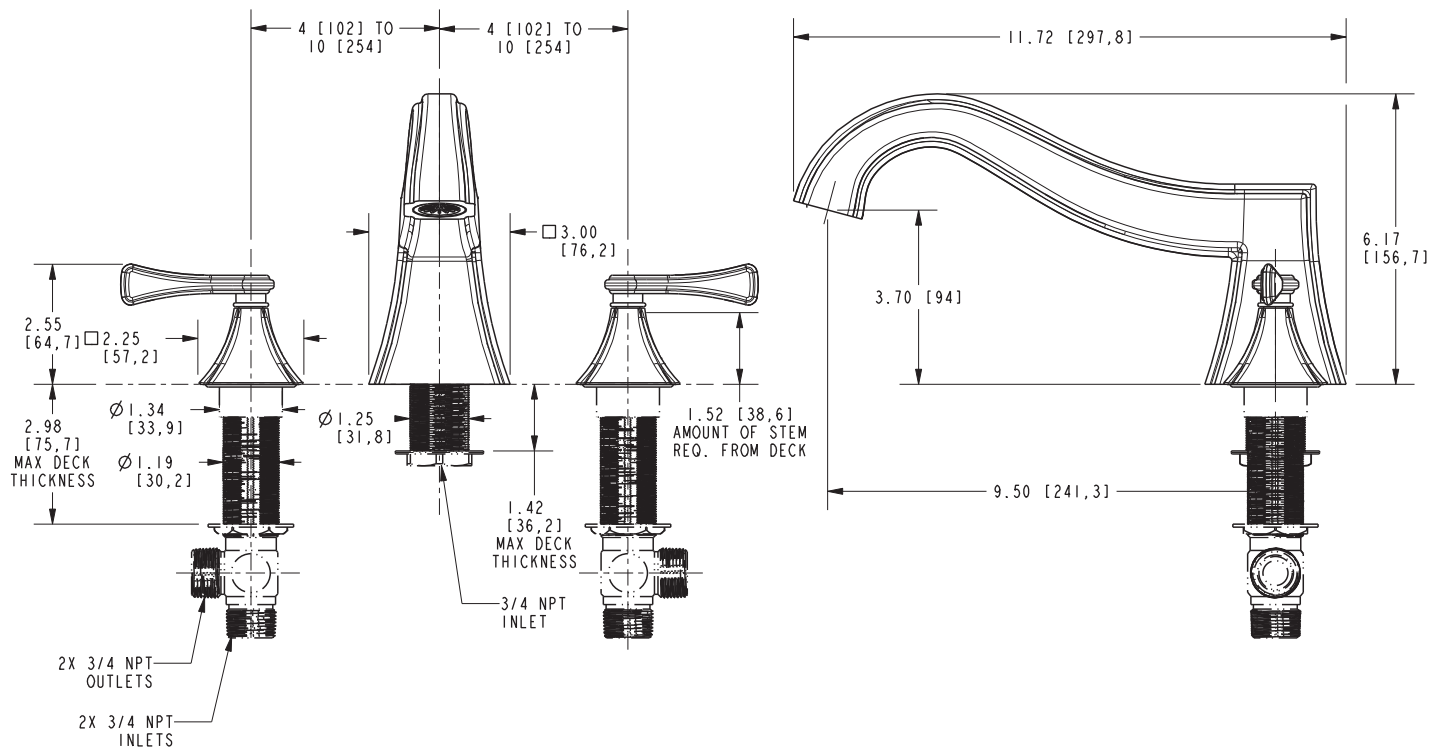

Roman Tub Deck Trim

3-2536

Features

- Solid brass construction
- 3.70" (9.4 cm) spout height at outlet
- 9.50" (24.1 cm) spout reach (c-c)
- Intended for use with Newport Brass rough valve kit (Required Accessory) which incorporates the following:
 - Brass valve bodies and quick-connect spout fitting
 - Quarter-turn washerless ceramic disc 3/4" valve cartridges
- ADA Compliant

Required Accessory

| | |
|--------------------------|---|
| System Element | Deck Tub Valve |
| Description | 2-Valve Assembly With Quick Connect Spout Adapter |
| Inlet/Outlet Size | 3/4" |
| Part Number | 1-725 |
| Image | |

Product Specification Add "Color / Finish" suffix to Model number, below.

The Roman Tub Deck Trim shall be made of solid brass construction. Roman Tub Deck Trim shall incorporate lever handles. Product shall incorporate a 3.70" (9.4 cm) spout height at outlet and a 9.50" (24.1 cm) spout reach (c-c). Rough valve kit shall incorporate brass valve bodies with quarter-turn washerless ceramic disc 3/4" valve cartridges and a spout nipple. Roman Tub Deck Trim shall be Newport Brass Model 3-2536/____ and Newport Brass rough valve kit shall be 1-725.

3-2536

PRODUCT DIMENSIONS *(Units are in inches)*

Kiara Roman Tub Deck Trim 3-2536