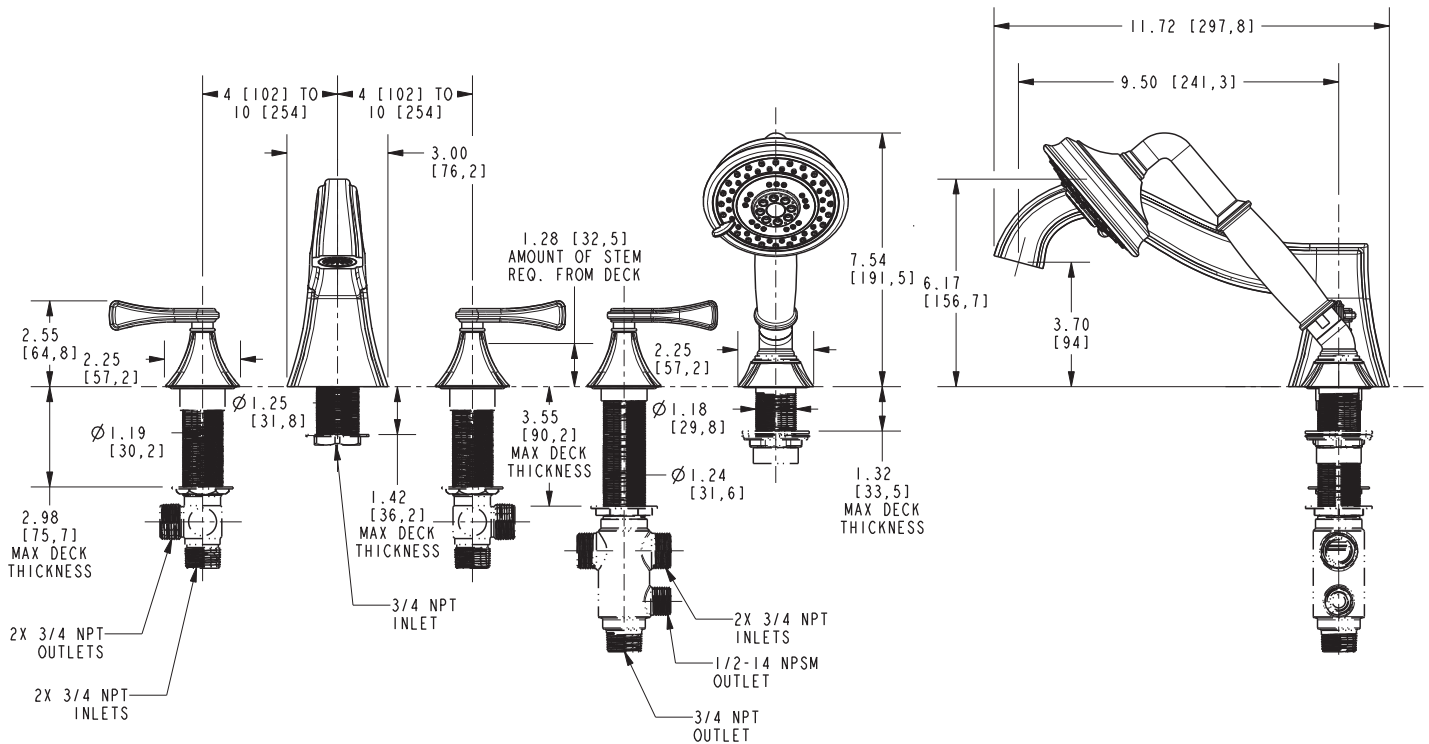

Features

- Solid brass construction
- 3.70" (9.4 cm) spout height at outlet
- 9.50" (24.1 cm) spout reach (c-c)
- Intended for use with Newport Brass rough valve kit (Required Accessory) which incorporates the following:
 - Brass valve bodies and quick-connect spout fitting
 - Quarter-turn washerless ceramic disc 3/4" valve cartridges
- Diverter valve and hoses as needed for handshower
- ADA Compliant
- 1.8 GPM (6.8 LPM) Max, Handshower Only

Required Accessory

System Element	Deck Tub Valve
Description	3-Valve Assembly With Quick Connect Spout Adapter
Inlet/Outlet Size	3/4"
Part Number	1-726
Image	

Product Specification Add "Color / Finish" suffix to Model number, below.

The Roman Tub with Handshower Deck Trim shall be made of solid brass construction. Roman Tub with Handshower Deck Trim shall incorporate lever handles. Product shall incorporate a 3.70" (9.4 cm) spout height at outlet and a 9.50" (24.1 cm) spout reach (c-c). Product shall feature a solid brass handshower with a 1.8 gallons (6.7 liters) per minute maximum flow rate. Rough valve kit shall incorporate brass valve bodies with quarter-turn washerless ceramic disc 3/4" valve cartridges, a spout nipple and a diverter valve with hoses as needed for handshower. Roman Tub with Handshower Deck Trim shall be Newport Brass Model 3-2537/____ and Newport Brass rough valve kit shall be 1-726.

3-2537

PRODUCT DIMENSIONS *(Units are in inches)*

Kiara Roman Tub Deck Trim 3-2537