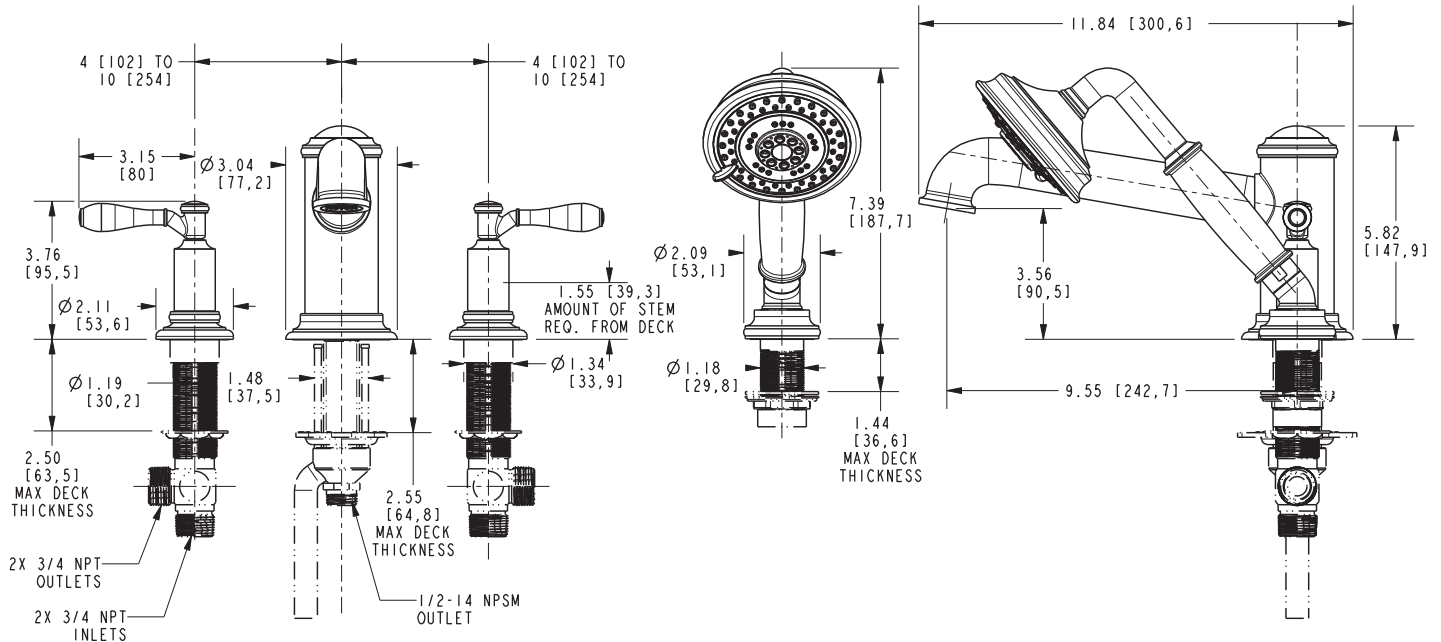

# 3-2557

## PRODUCT DIMENSIONS *(Units are in inches)*

Product Dimensions are provided for reference only. For specific product installation guidelines, please reference the Installation Instructions of the product being installed.

### Ithaca Roman Tub Deck Trim 3-2557