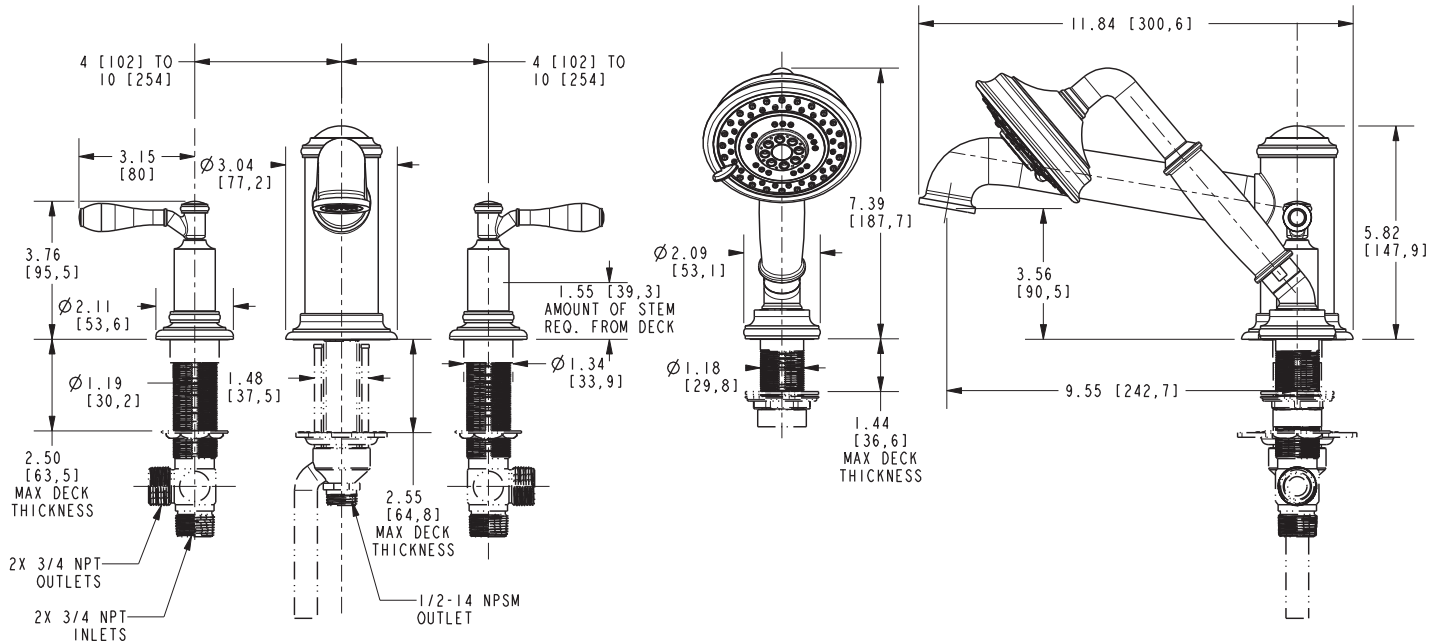

Features

- Solid brass construction
- 3.56" (9.0 cm) spout height at outlet
- 9.55" (24.3 cm) spout reach (c-c)
- Spout incorporates diverter valve (lift cap to activate handshower)
- Intended for use with Newport Brass rough valve kit (Required Accessory) which incorporates the following:
 - Brass valve bodies and quick-connect spout fitting
 - Quarter-turn washerless ceramic disc 3/4" valve cartridges
- Quarter-turn washerless ceramic disc 3/4" valve cartridges
- ADA Compliant
- 1.8 GPM (6.8 LPM) Max, Handshower Only

Required Accessory

System Element	Deck Tub Valve
Description	3-Valve Assembly With Quick Connect Spout Adapter
Inlet/Outlet Size	3/4"
Part Number	1-570
Image	

Product Specification Add "Color / Finish" suffix to Model number, below.

The Roman Tub with Handshower Deck Trim shall be made of solid brass construction. Roman Tub with Handshower Deck Trim shall incorporate lever handles. Product shall incorporate a 3.56" (9.0 cm) spout height at outlet and a 9.55" (24.3 cm) spout reach (c-c). Product shall feature a solid brass handshower with a 1.8 gallons (6.7 liters) per minute maximum flow rate. Rough valve kit shall incorporate brass valve bodies with quarter-turn washerless ceramic disc 3/4" valve cartridges, a quick-connect spout fitting and a diverter valve with hoses as needed for handshower. Roman Tub with Handshower Deck Trim shall be Newport Brass Model 3-2557/____ and Newport Brass rough valve kit shall be 1-570.

3-2557

PRODUCT DIMENSIONS *(Units are in inches)*

Ithaca Roman Tub Deck Trim 3-2557