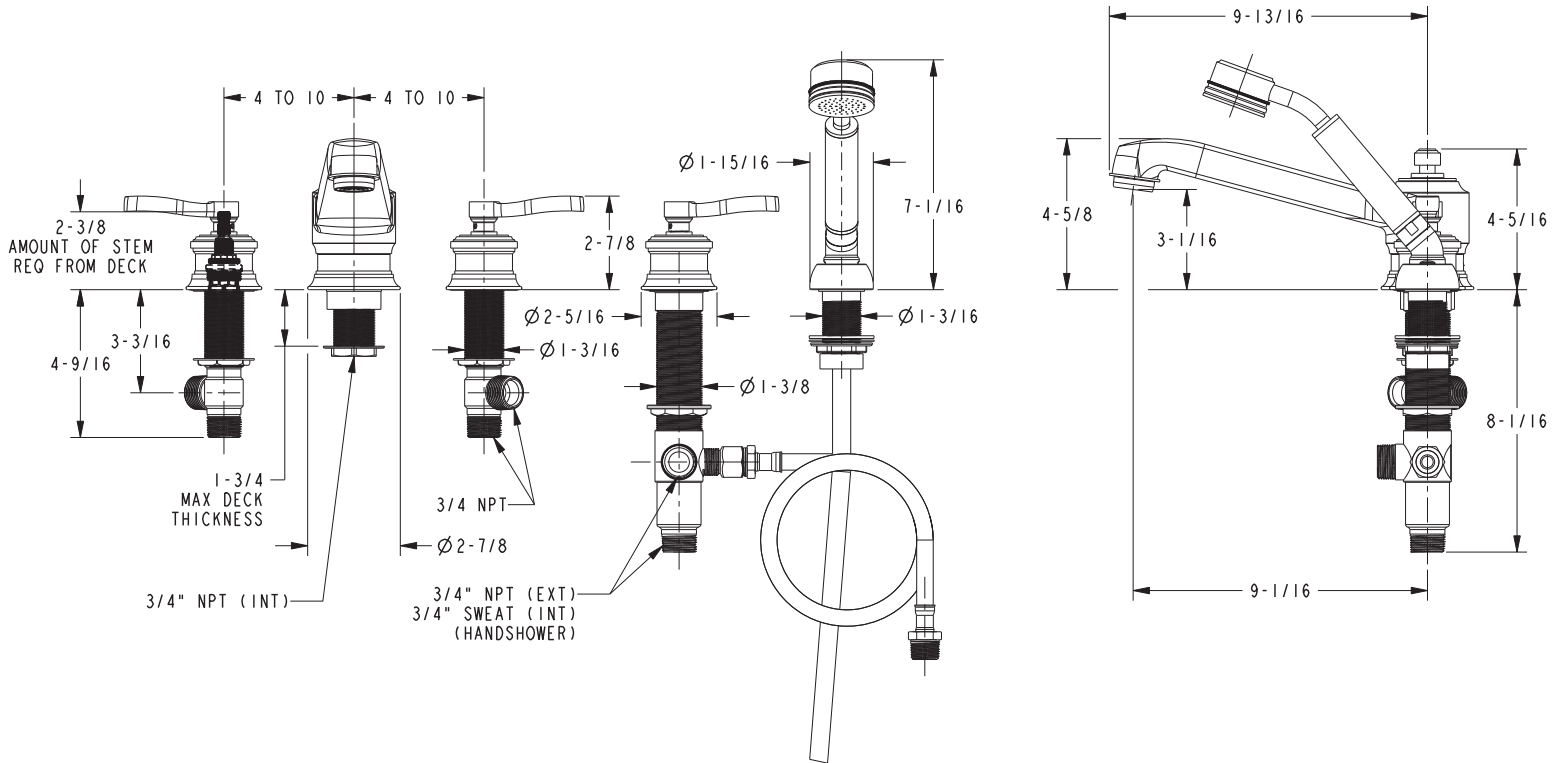

ROOSEVELT

Roman Tub Deck Trim

3-2597

Features

- Solid brass construction
- ADA compliant traditional lever handles
- 3-1/16" (7.8 cm) spout height at outlet
- 9-1/16" (23.0 cm) spout reach (c-c)
- 1.8 gallons (6.7 liters) per minute maximum flow rate showerhead
- Intended for use with Newport Brass rough valve kit (Required Accessory) which incorporates the following:
 - Brass valve bodies and quick-connect spout fitting
 - Quarter-turn washerless ceramic disc 3/4" valve cartridges
 - Diverter valve and hoses as needed for handshower

Required Accessory

Application	Deck Tub Valve
Description	3-Valve Assembly With Quick Connect Spout Adapter
Inlet/Outlet Size	3/4"
Part Number	<input type="checkbox"/> 1-507
Image	

Product Specification: Add "Color / Finish" suffix to Model number, below.

The Roman Tub with Handshower Deck Trim shall be made of solid brass construction. Roman Tub with Handshower Deck Trim shall incorporate ADA compliant traditional lever handles. Product shall incorporate a 3-1/16" (7.8 cm) spout height at outlet and a 9-1/16" (23.0 cm) spout reach (c-c). Rough valve kit shall incorporate brass valve bodies with quarter-turn washerless ceramic disc 3/4" valve cartridges, a quick-connect spout fitting and a diverter valve with hoses as needed for handshower. Roman Tub with Handshower Deck Trim shall be Newport Brass Model 3-2597/____ and Newport Brass rough valve kit shall be 1-507.

3-2597

PRODUCT DIMENSIONS *(Units are in inches)*

Roosevelt Roman Tub with Handshower Deck Trim

3-2597