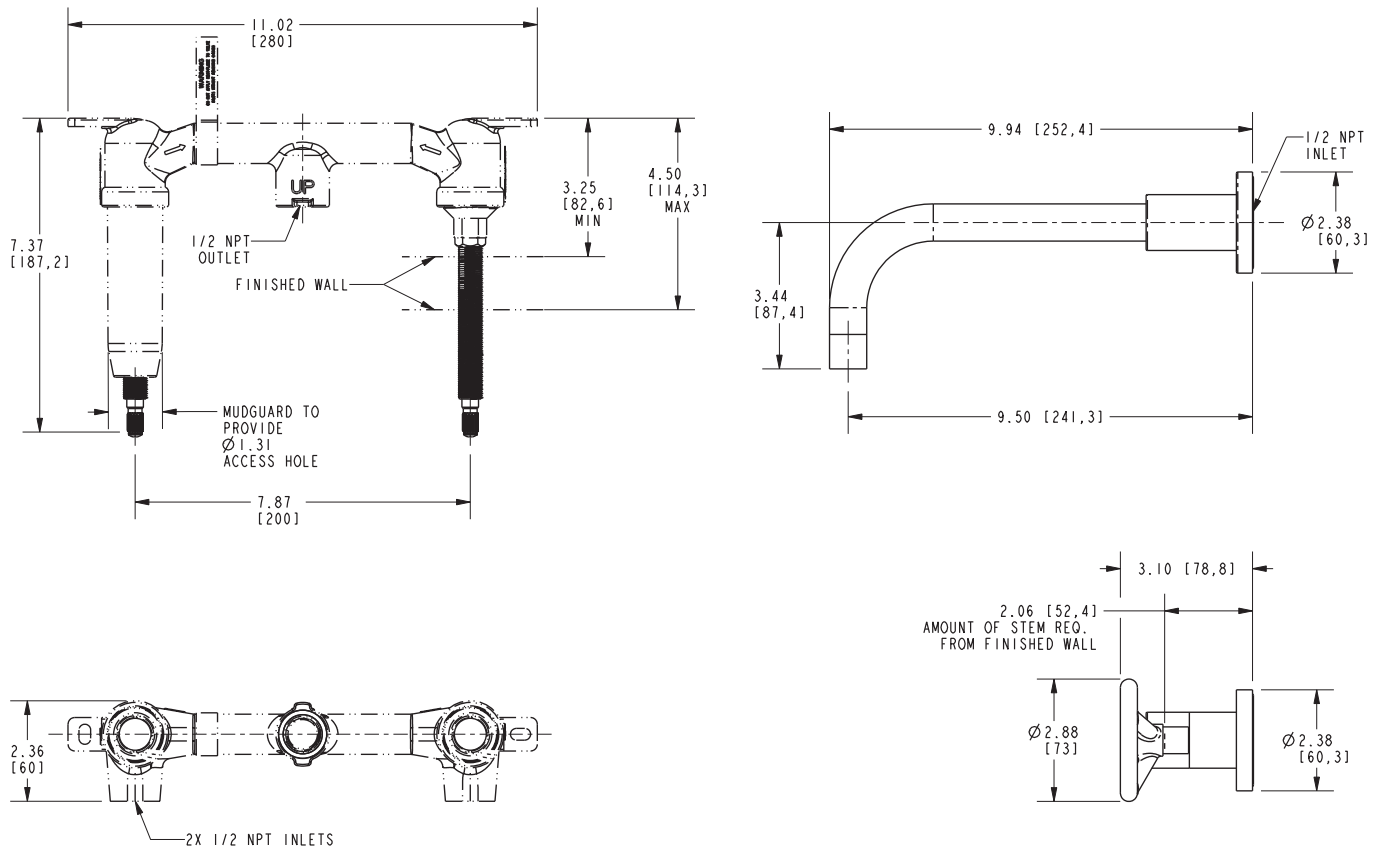

## PRODUCT DIMENSIONS *(Units are in inches)*

Product dimensions are provided for reference only. For specific product installation guidelines, please reference the installation instructions of the product being installed.

### Slater Wall-Mounted Tub Trim 3-2921