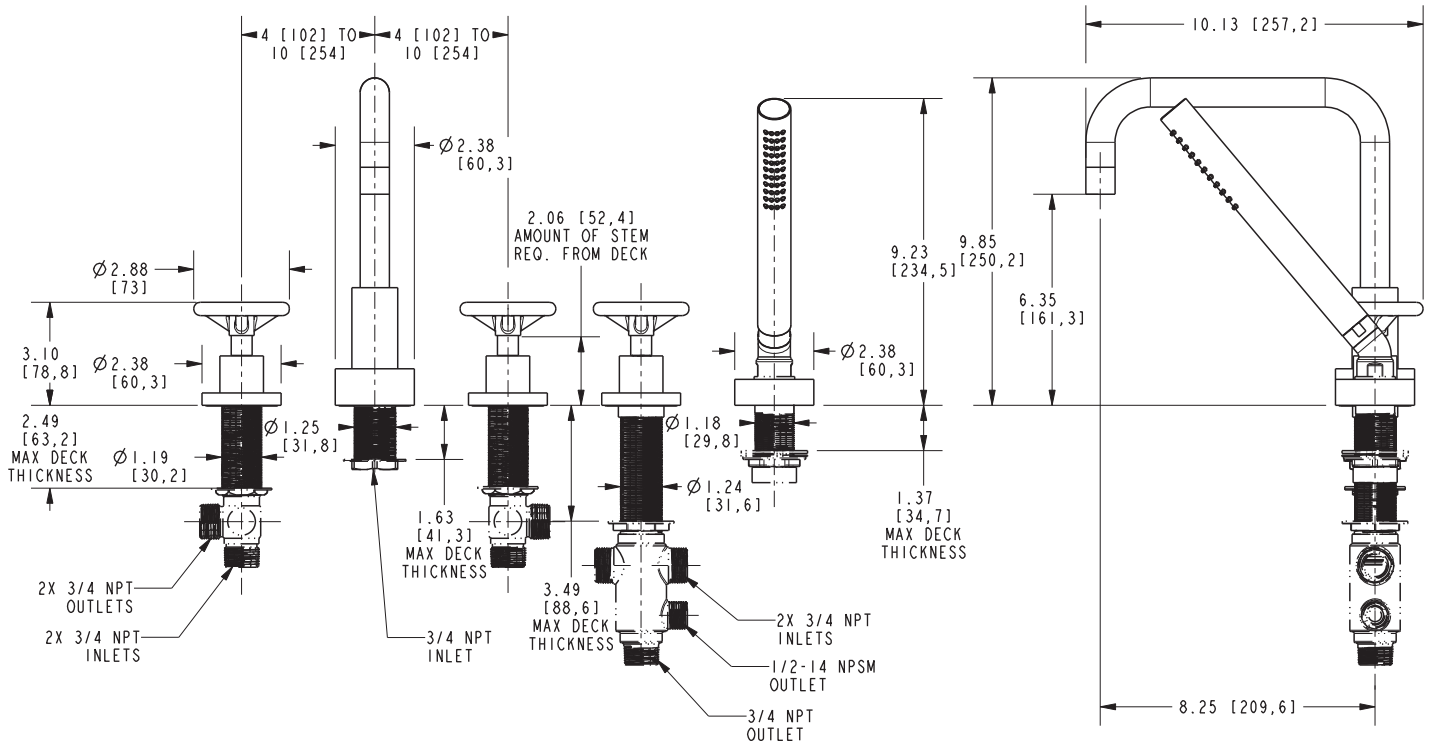

Features

- Solid brass construction
- 6.35" (16.1 cm) spout height at outlet
- 8.25" (21.0 cm) spout reach (c-c)
- Intended for use with Newport Brass rough valve kit (Required Accessory) which incorporates the following:
 - Brass valve bodies and quick-connect spout fitting
 - Quarter-turn washerless ceramic disc 3/4" valve cartridges
- Diverter valve and hoses as needed for handshower
- ADA Compliant
- 1.8 GPM (6.8 LPM) Max, Handshower Only

Required Accessory

System Element	Deck Tub Valve
Description	3-Valve Assembly With Quick Connect Spout Adapter
Inlet/Outlet Size	3/4"
Part Number	1-503
Image	

Product Specification Add "Color / Finish" suffix to Model number, below.

The Roman Tub with Handshower Deck Trim shall be made of solid brass construction. Roman Tub with Handshower Deck Trim shall incorporate 3-spoke circular handles. Product shall incorporate a 6.35" (16.1 cm) spout height at outlet and a 8.25" (21.0 cm) spout reach (c-c). Product shall feature a solid brass handshower with a 1.8 gallons (6.7 liters) per minute maximum flow rate. Rough valve kit shall incorporate brass valve bodies with quarter-turn washerless ceramic disc 3/4" valve cartridges, a spout nipple and a diverter valve with hoses as needed for handshower. Roman Tub with Handshower Deck Trim shall be Newport Brass Model 3-2957/____ and Newport Brass rough valve kit shall be 1-503.

3-2957

PRODUCT DIMENSIONS *(Units are in inches)*

Tyler Roman Tub Deck Trim 3-2957