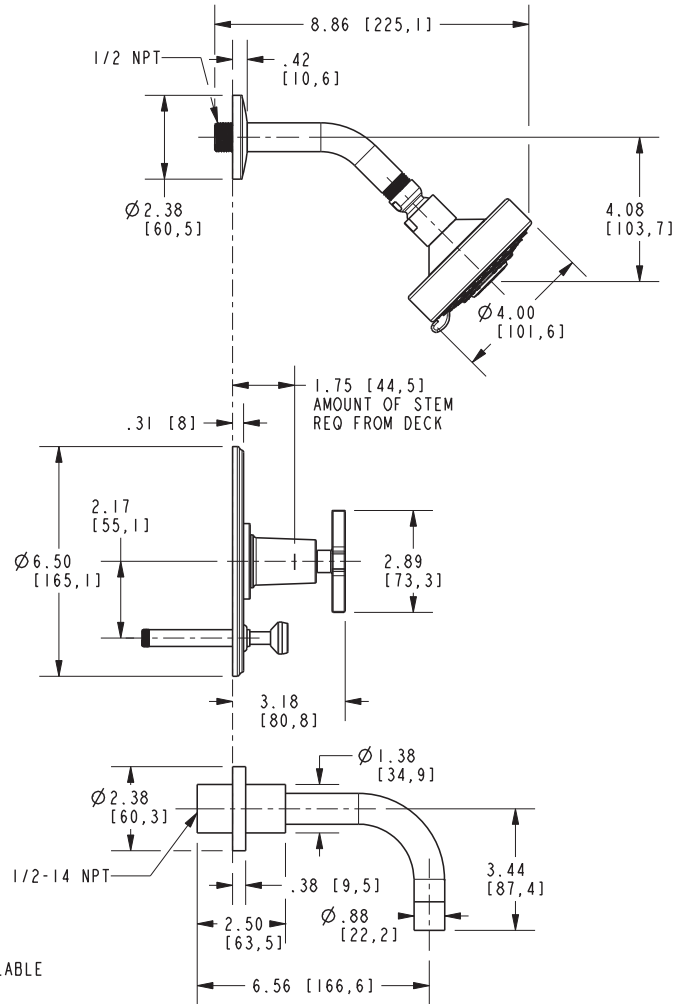

# 3-2982BP

## PRODUCT DIMENSIONS *(Units are in inches)*

NOTES:

1. CUT ALL-THREAD .75" SHORTER THAN STEM.

**Dorrance Shower Trim**  
**3-2982BP**

**NEWPORT BRASS**  
Flawless Beauty. From Faucet to Finish.™