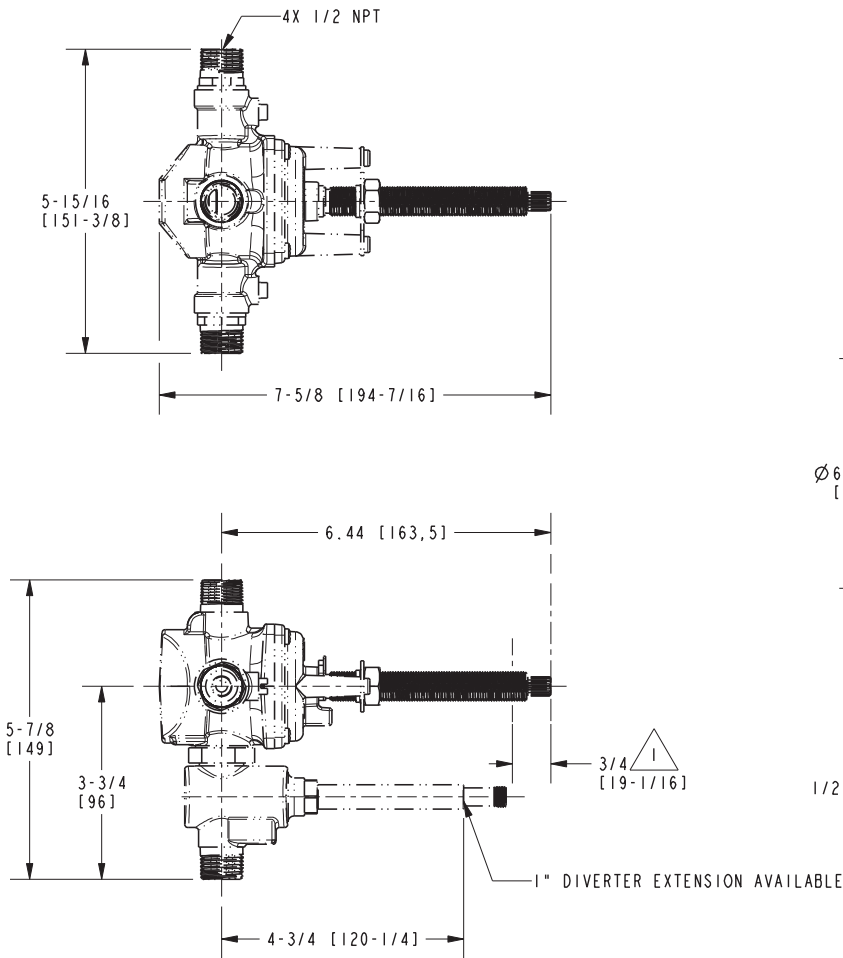

# 3-2982BP

## PRODUCT DIMENSIONS *(Units are in inches)*

NOTES:

1. CUT ALL-THREAD .75" SHORTER THAN STEM.

**Dorrance Shower Trim**  
**3-2982BP**

**NEWPORT BRASS**  
Flawless Beauty. From Faucet to Finish.™