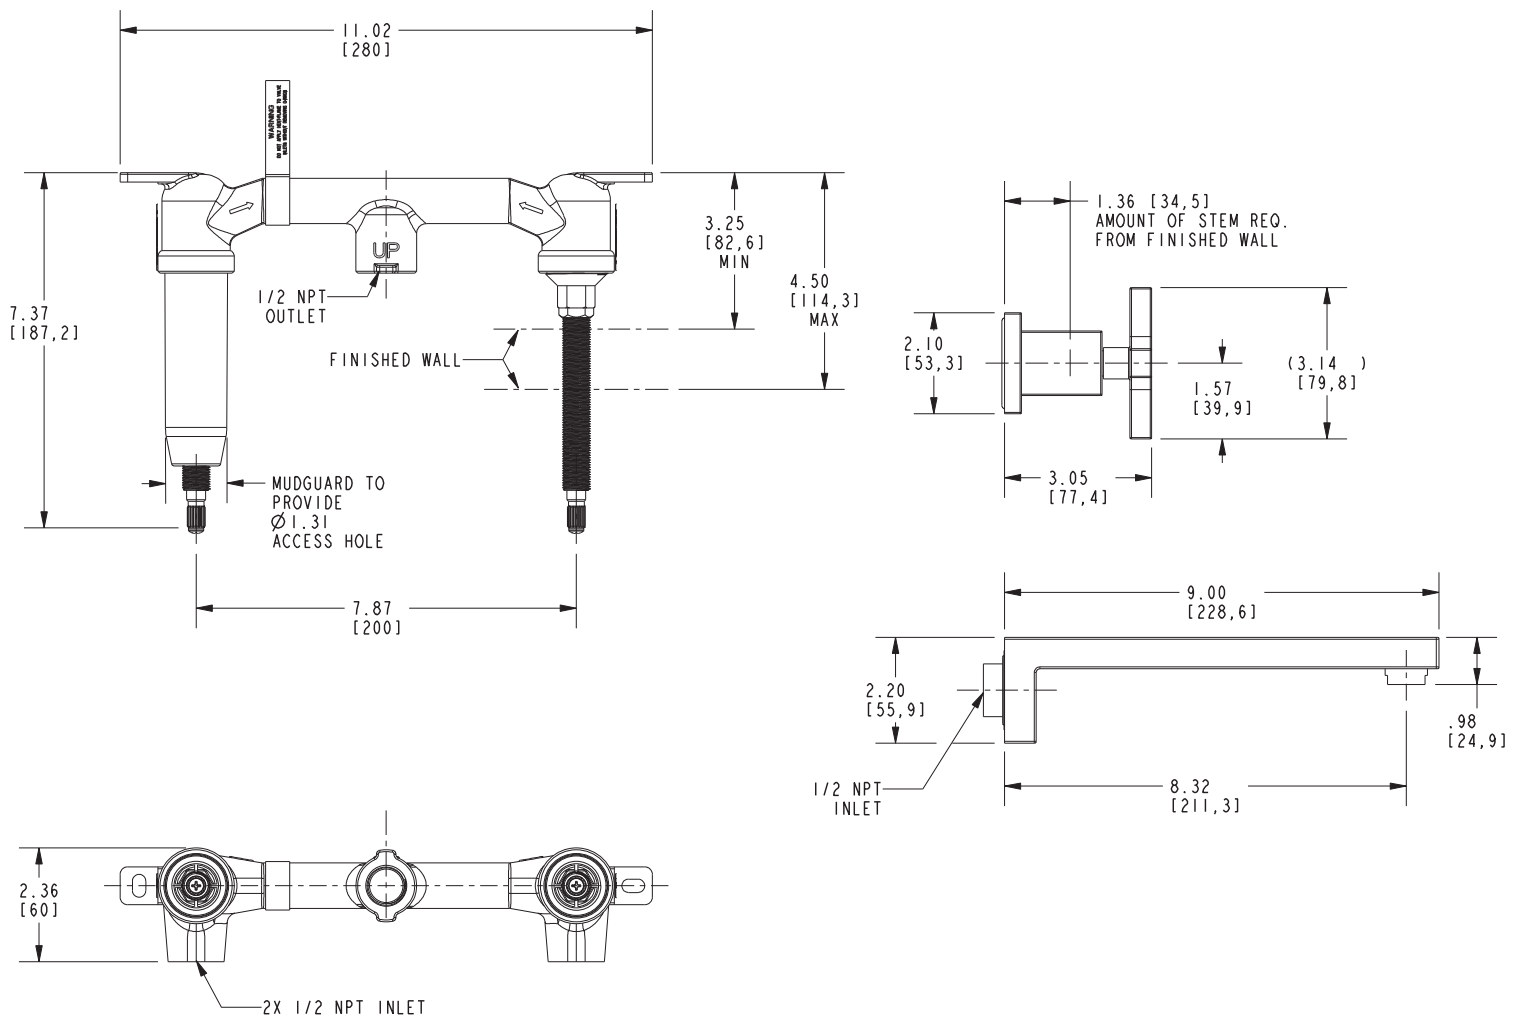

SKYLAR

Wall-Mounted Lavatory Trim

3-2991

Features

- Solid brass construction
- 8.32" (21.1 cm) spout reach (wall-to-center)
- 1/2" NPT spout inlet fitting
- Rough valve incorporates a brass valve body assembly
- Rough valve incorporates quarter-turn washerless ceramic disc valve cartridges
- Intended for use with Newport Brass rough valve as specified (Required Accessory)
- ADA Compliant
- 1.2 GPM (4.5 LPM) Max

Required Accessory

Application	Wall Lavatory Rough Valve
Description	2-Cartridge Assembly
Inlet/Outlet Size	1/2"
Part Number	1-532U
Image	

Product Specification Add "Color / Finish" suffix to Model number, below.

The Wall-Mounted Lavatory Faucet shall be made of solid brass construction. Wall-Mounted Lavatory Faucet shall incorporate cross handles and a 8.32" (21.1 cm) spout (wall-to-center) that incorporates a 1/2" NPT inlet fitting. Rough valve shall incorporate a brass valve body assembly and quarter-turn washerless ceramic disc valve cartridges. Wall-Mounted Lavatory Faucet shall be Newport Brass Model 3-2991/_____ and Newport Brass rough valve shall be 1-532U.

3-2991

Product dimensions are provided for reference only. For specific product installation guidelines, please reference the installation instructions of the product being installed.

Skylar Wall-Mounted Lavatory Trim 3-2991