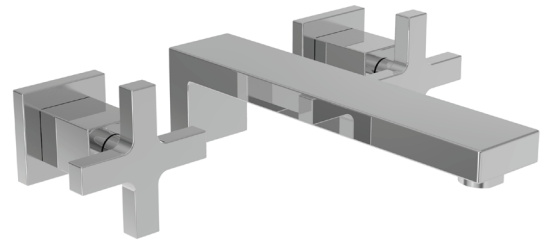

SKYLAR

Wall-Mounted Lavatory Trim

3-2991

Features

- Solid brass construction
- 8.32" (21.1 cm) spout reach (wall-to-center)
- 1/2" NPT spout inlet fitting
- Rough valve incorporates a brass valve body assembly
- Rough valve incorporates quarter-turn washerless ceramic disc valve cartridges
- Intended for use with Newport Brass rough valve as specified (Required Accessory)
- ADA Compliant
- 1.2 GPM (4.5 LPM) Max

Colors / Finishes

- 10B: Oil Rubbed Bronze
- 15: Polished Nickel
- 15S: Satin Nickel - PVD
- 26: Polished Chrome
- Other: Refer to the Newport Brass catalog for additional color/finish options.

Specified Model

Required Accessory

Application	Wall Lavatory Rough Valve
Description	2-Cartridge Assembly
Inlet/Outlet Size	1/2"
Part Number	1-532U
Image	

Product Specification Add "Color / Finish" suffix to Model number, below.

The Wall-Mounted Lavatory Faucet shall be made of solid brass construction. Wall-Mounted Lavatory Faucet shall incorporate cross handles and a 8.32" (21.1 cm) spout (wall-to-center) that incorporates a 1/2" NPT inlet fitting. Rough valve shall incorporate a brass valve body assembly and quarter-turn washerless ceramic disc valve cartridges. Wall-Mounted Lavatory Faucet shall be Newport Brass Model 3-2991/_____ and Newport Brass rough valve shall be 1-532U.