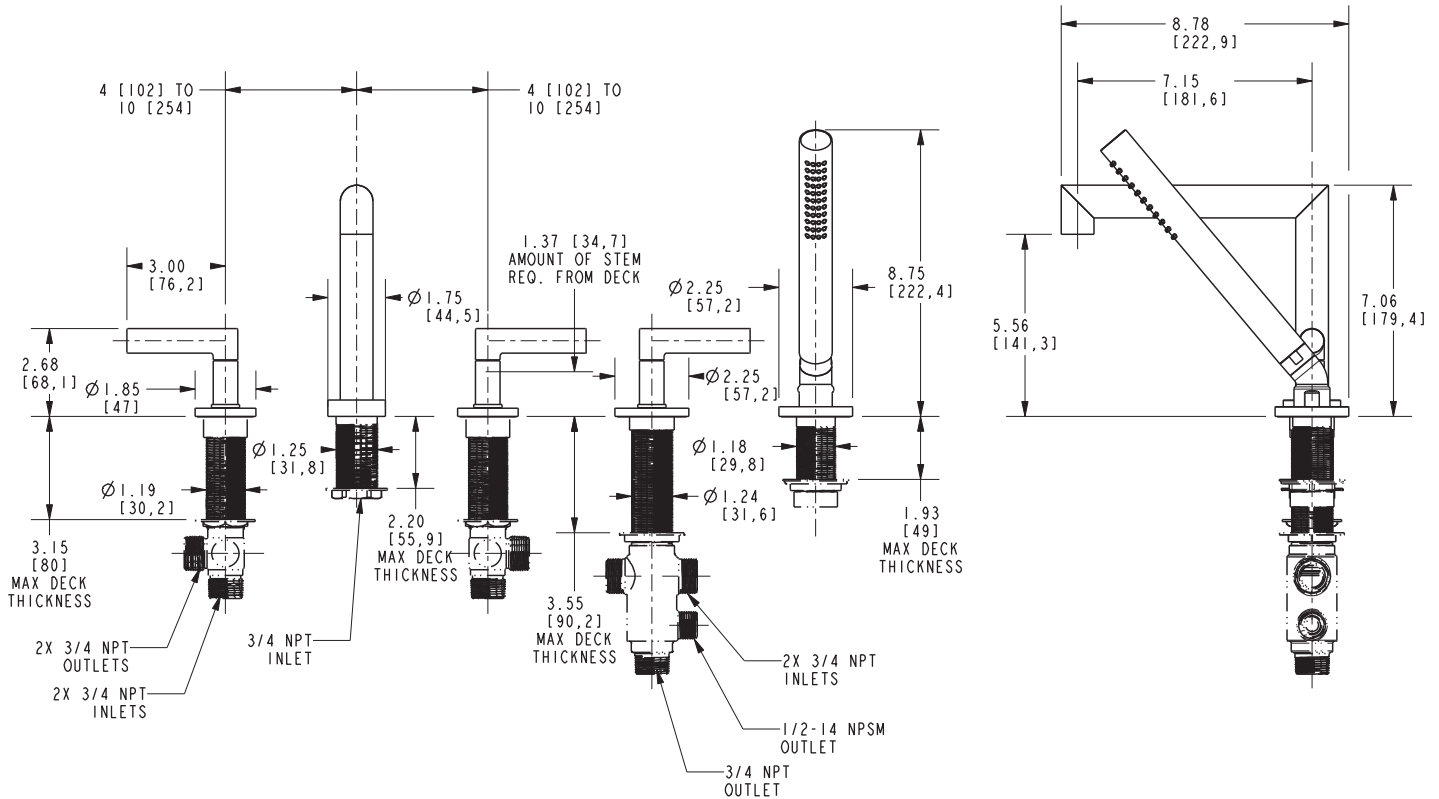

3-3127

PRODUCT DIMENSIONS *(Units are in inches)*

Product Dimensions are provided for reference only. For specific product installation guidelines, please reference the Installation Instructions of the product being installed.

Kirsi Roman Tub Deck Trim 3-3127