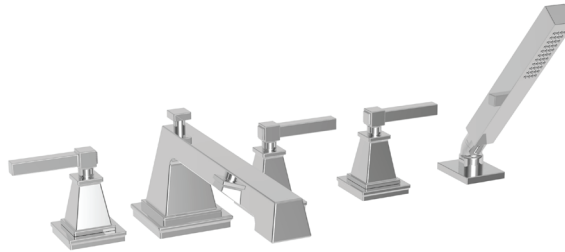

**Features**

- Solid brass construction
- 2.61" (6.6 cm) spout height at outlet
- 9.50" (24.1 cm) spout reach (c-c)
- Intended for use with Newport Brass rough valve kit (Included Accessory) which incorporates the following:
  - Brass valve bodies and spout nipple
  - Quarter-turn washerless ceramic disc 3/4" valve cartridges
- Diverter valve and hoses as needed for handshower
- ADA Complaint (Handles Only)
- 1.8 GPM (6.8 LPM) Max, Handshower Only

**Roman Tub with Handshower Deck Trim**

**3-3147**

**Codes / Standards Compliance**

Meets or exceeds the following at date of manufacture:

- ASME A112.18.1/CSA B125.1
- IAMPO/cUPC
- IPC
- ADA & ICC/ANSI A117.1 (Handle Only)
- Energy Policy Act of 1992
- EPA WaterSense
- California Energy Commission
- ASME A112.18.3 (Back Flow)
- All applicable US Federal and State material regulations

**Required Accessory**

<b>System Element</b>	Deck Tub Valve
<b>Description</b>	3-Valve Assembly With Quick Connect Spout Adapter
<b>Inlet/Outlet Size</b>	3/4"
<b>Part Number</b>	1-666
<b>Image</b>	

**Product Specification** Add "Color / Finish" suffix to Model number, below.

The Roman Tub with Handshower Deck Trim shall be made of solid brass construction. Roman Tub with Handshower Deck Trim shall incorporate lever handles. Product shall incorporate a 2.61" (6.6 cm) spout height at outlet and a 9.50" (24.1 cm) spout reach (c-c). Product shall feature a solid brass handshower with a 1.8 gallons (6.7 liters) per minute maximum flow rate. Rough valve kit shall incorporate brass valve bodies with quarter-turn washerless ceramic disc 3/4" valve cartridges, a spout nipple and a diverter valve with hoses as needed for handshower. Roman Tub with Handshower Deck Trim shall be Newport Brass Model 3-3147/\_\_\_\_\_ and Newport Brass rough valve kit shall be 1-666.