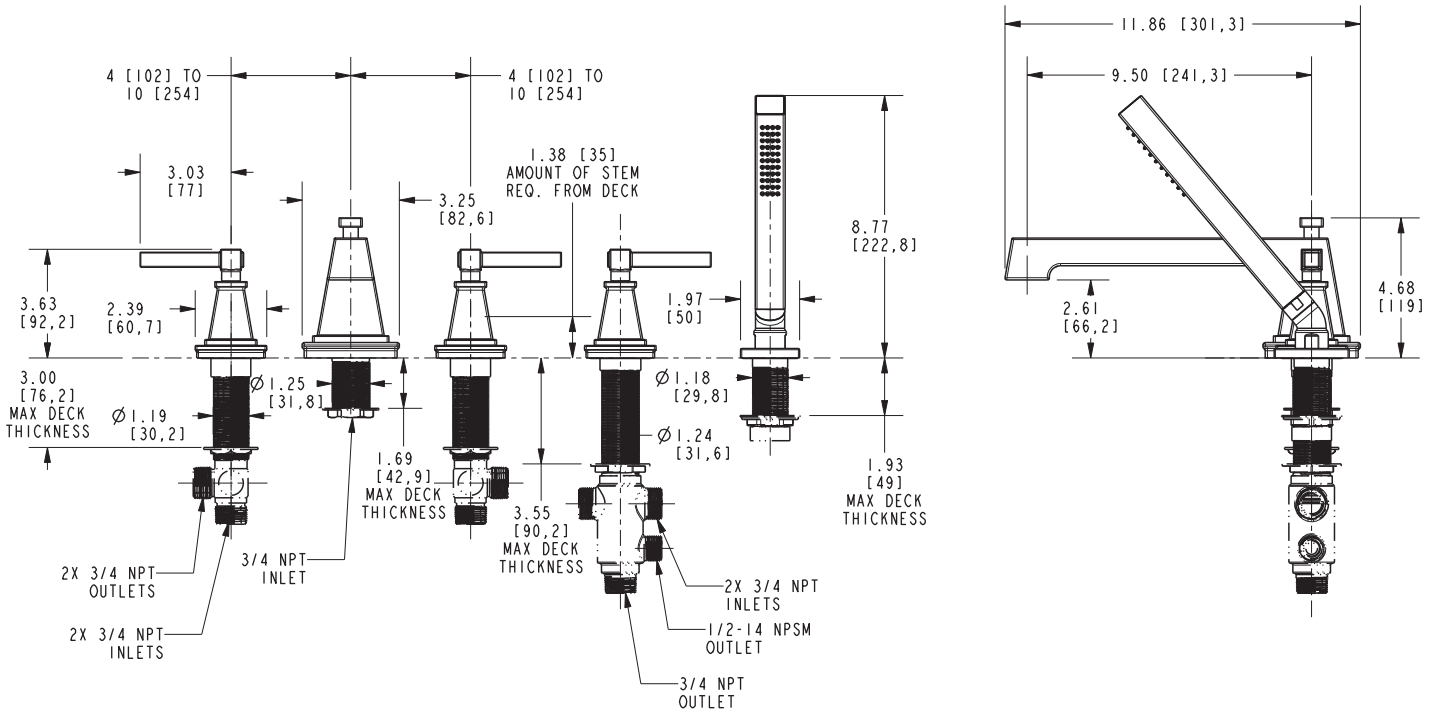

3-3147

PRODUCT DIMENSIONS *(Units are in inches)*

Product Dimensions are provided for reference only. For specific product installation guidelines, please reference the Installation Instructions of the product being installed.

Malvina Roman Tub Deck Trim 3-3147