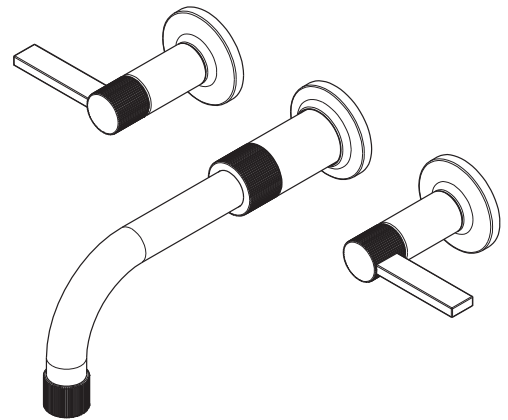

Wall-Mounted Tub Trim
3-3231

Features

- Solid brass construction
- 8-1/4" (21.0 cm) spout reach (wall-to-center)
- 1/2" NPT spout inlet fitting
- Rough valve incorporates a brass valve body assembly
- Rough valve incorporates quarter-turn washerless ceramic disc valve cartridges
- Intended for use with Newport Brass rough valve as specified (Required Accessory)
- ADA Compliant
- 1.2 GPM (4.5 LPM) Max

Colors / Finishes

- 10B: Oil Rubbed Bronze
- 15: Polished Nickel
- 15S: Satin Nickel - PVD
- 26: Polished Chrome
- Other: Refer to the Newport Brass catalog for additional color/finish options.

Specified Model

Required Accessory

System Element	Wall Lavatory Rough Valve
Description	2-Cartridge Assembly
Inlet/Outlet Size	1/2"
Part Number	1-532U
Image	

Product Specification Add "Color / Finish" suffix to Model number, below.

The Wall-Mounted Lavatory Faucet shall be made of solid brass construction. Wall-Mounted Lavatory Faucet shall incorporate lever handles and a 8-1/4" (21.0 cm) spout (wall-to-center) that incorporates a 1/2" NPT inlet fitting. Rough valve shall incorporate a brass valve body assembly and quarter-turn washerless ceramic disc valve cartridges. Wall-Mounted Lavatory Faucet shall be Newport Brass Model 3-3231/_____ and Newport Brass rough valve shall be 1-532U.