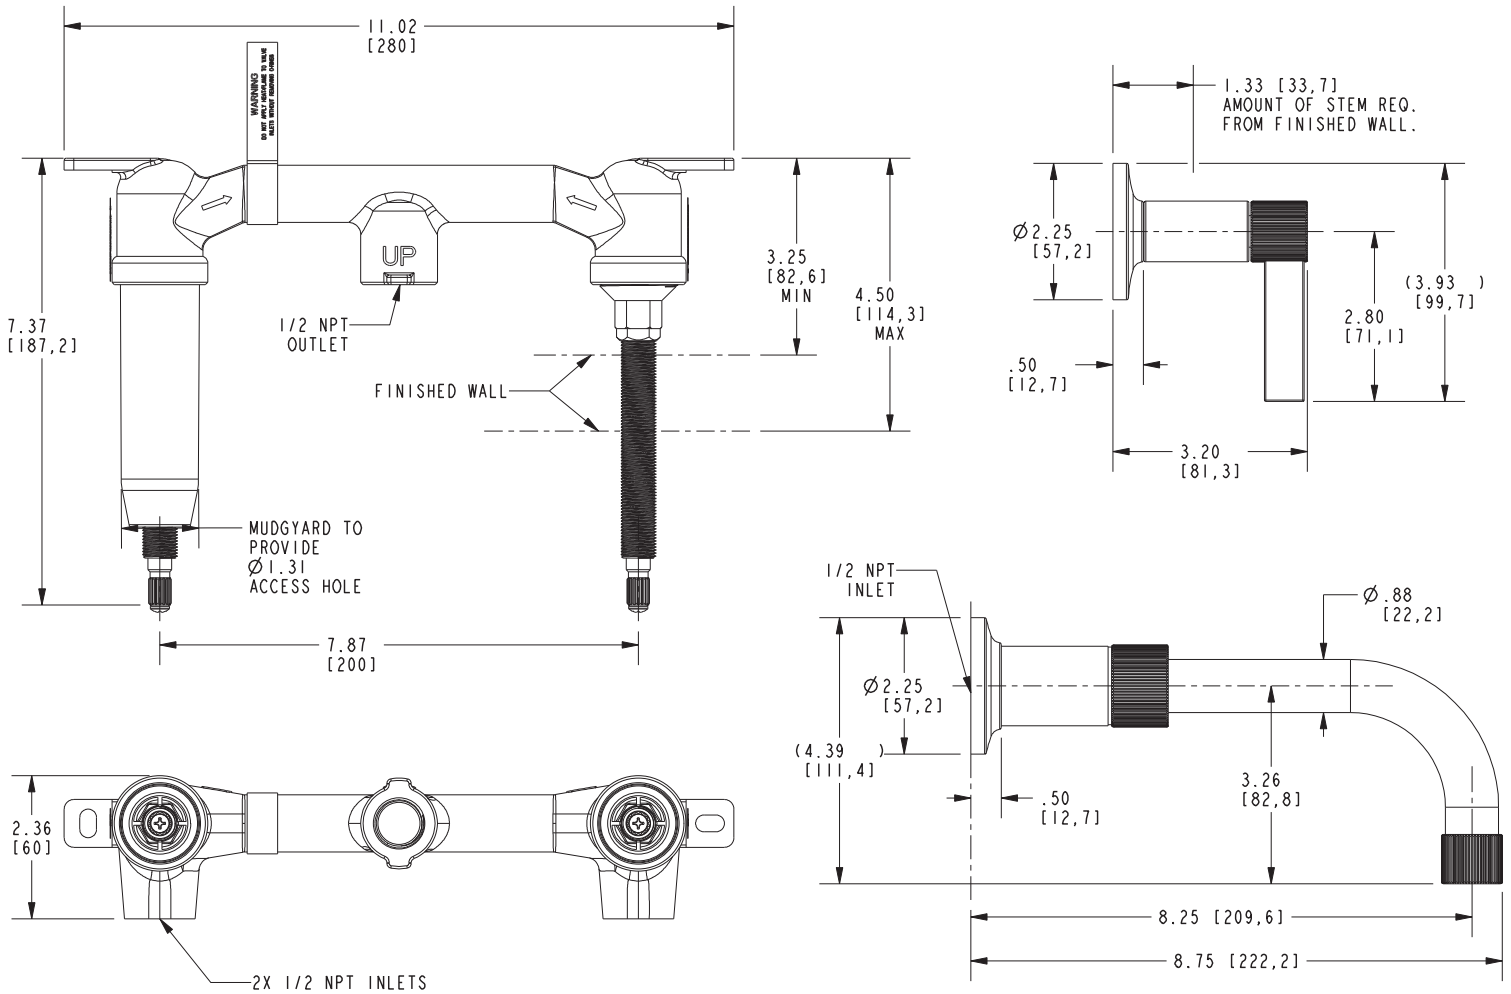

Wall-Mounted Tub Trim
3-3231

Features

- Solid brass construction
- 8-1/4" (21.0 cm) spout reach (wall-to-center)
- 1/2" NPT spout inlet fitting
- Rough valve incorporates a brass valve body assembly
- Rough valve incorporates quarter-turn washerless ceramic disc valve cartridges
- Intended for use with Newport Brass rough valve as specified (Required Accessory)
- ADA Compliant
- 1.2 GPM (4.5 LPM) Max

Required Accessory

System Element	Wall Lavatory Rough Valve
Description	2-Cartridge Assembly
Inlet/Outlet Size	1/2"
Part Number	1-532U
Image	

Product Specification Add "Color / Finish" suffix to Model number, below.

The Wall-Mounted Lavatory Faucet shall be made of solid brass construction. Wall-Mounted Lavatory Faucet shall incorporate lever handles and a 8-1/4" (21.0 cm) spout (wall-to-center) that incorporates a 1/2" NPT inlet fitting. Rough valve shall incorporate a brass valve body assembly and quarter-turn washerless ceramic disc valve cartridges. Wall-Mounted Lavatory Faucet shall be Newport Brass Model 3-3231/_____ and Newport Brass rough valve shall be 1-532U.

3-3231

Product Dimensions are provided for reference only. For specific product installation guidelines, please reference the Installation Instructions of the product being installed.

Pardees Wall-Mounted Tub Trim
3-3231