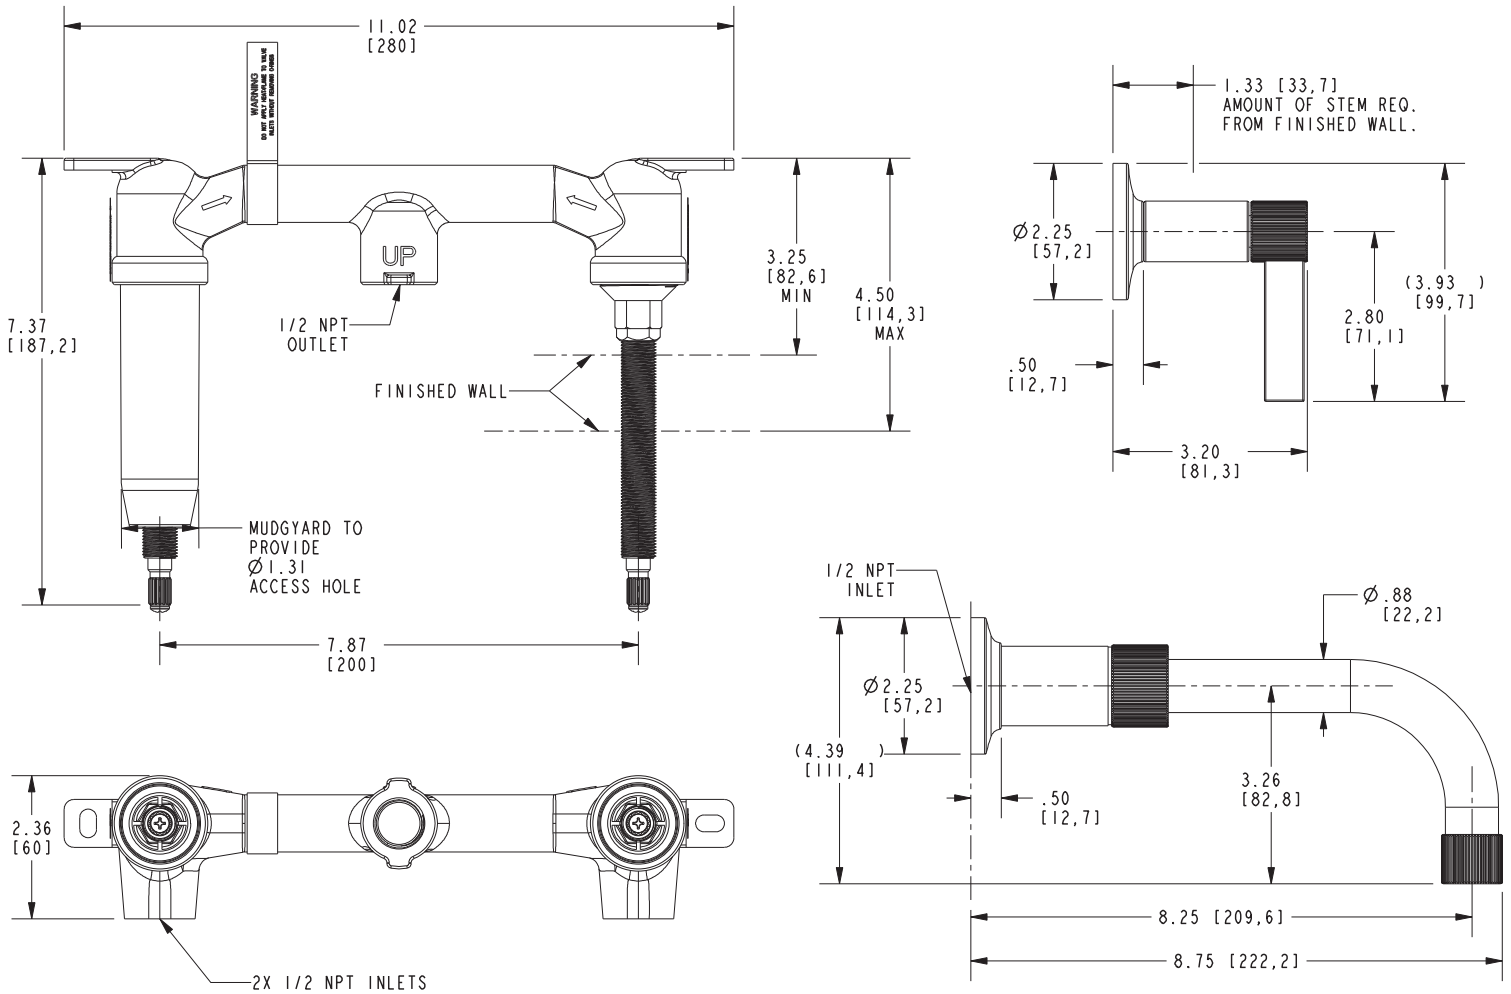

3-3231

Product Dimensions are provided for reference only. For specific product installation guidelines, please reference the Installation Instructions of the product being installed.

Pardees Wall-Mounted Tub Trim
3-3231