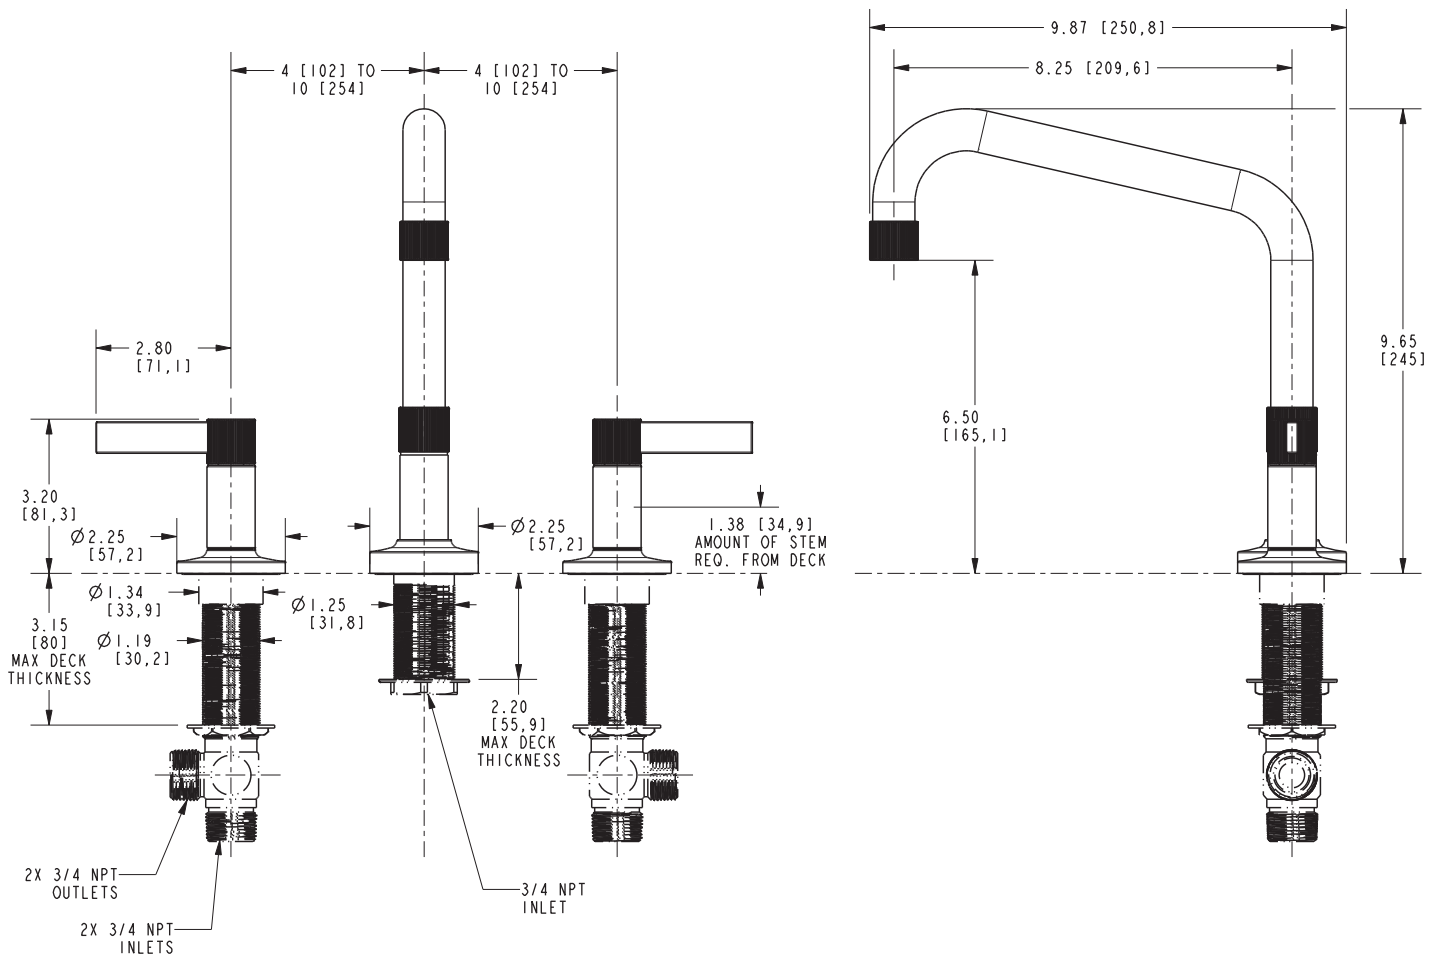

Roman Tub Deck Trim

3-3236

Features

- Solid brass construction
- 6.50" (16.5 cm) spout height at outlet
- 8.25" (21.0 cm) spout reach (c-c)
- Intended for use with Newport Brass rough valve kit (Required Accessory) which incorporates the following:
 - Brass valve bodies and quick-connect spout fitting
 - Quarter-turn washerless ceramic disc 3/4" valve cartridges
- ADA Compliant

Required Accessory

System Element	Deck Rub Valve
Description	2-Valve Assembly With Quick Connect Spout Adapter
Inlet/Outlet Size	3/4"
Part Number	1-697
Image	

Product Specification Add "Color / Finish" suffix to Model number, below.

The Roman Tub Deck Trim shall be made of solid brass construction. Roman Tub Deck Trim shall incorporate lever handles. Product shall incorporate a 6.50" (16.5 cm) spout height at outlet and a 8.25" (21.0 cm) spout reach (c-c). Rough valve kit shall incorporate brass valve bodies with quarter-turn washerless ceramic disc 3/4" valve cartridges and a quick-connect spout fitting. Roman Tub Deck Trim shall be Newport Brass Model 3-3263/____ and Newport Brass rough valve kit shall be 1-697.

3-3236

PRODUCT DIMENSIONS *(Units are in inches)*

Pardees Roman Tub Deck Trim 3-3236