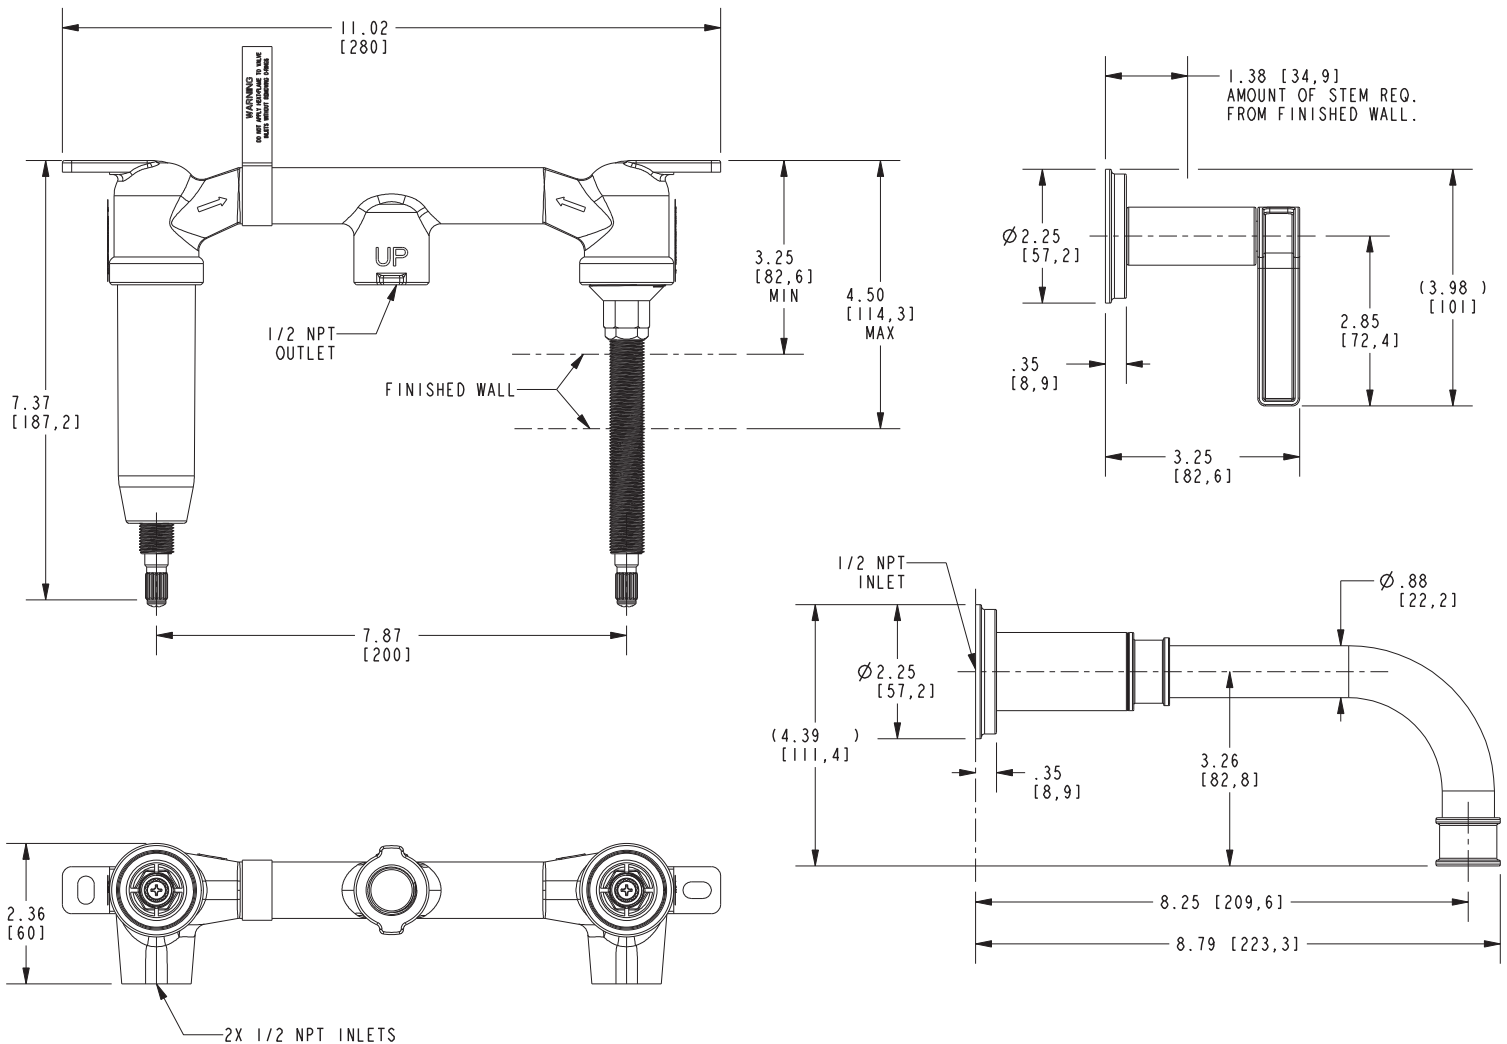

Wall-Mounted Tub Trim
3-3271

Features

- Solid brass construction
- 8.25" (21.0 cm) spout reach (wall-to-center)
- 1/2" NPT spout inlet fitting
- Rough valve incorporates a brass valve body assembly
- Rough valve incorporates quarter-turn washerless ceramic disc valve cartridges
- Intended for use with Newport Brass rough valve as specified (Required Accessory)
- ADA Compliant
- 1.2 GPM (4.5 LPM) Max

Required Accessory

System Element	Wall Lavatory Rough Valve
Description	2-Cartridge Assembly
Inlet/Outlet Size	1/2"
Part Number	1-532U
Image	

Product Specification Add "Color / Finish" suffix to Model number, below.

The Wall-Mounted Lavatory Faucet shall be made of solid brass construction. Wall-Mounted Lavatory Faucet shall incorporate lever handles and a 8.25" (21.0 cm) spout (wall-to-center) that incorporates a 1/2" NPT inlet fitting. Rough valve shall incorporate a brass valve body assembly and quarter-turn washerless ceramic disc valve cartridges. Wall-Mounted Lavatory Faucet shall be Newport Brass Model 3-3271/_____ and Newport Brass rough valve shall be 1-532U.

3-3271

Product Dimensions are provided for reference only. For specific product installation guidelines, please reference the Installation Instructions of the product being installed.

Griffey Wall-Mounted Tub Trim 3-3271