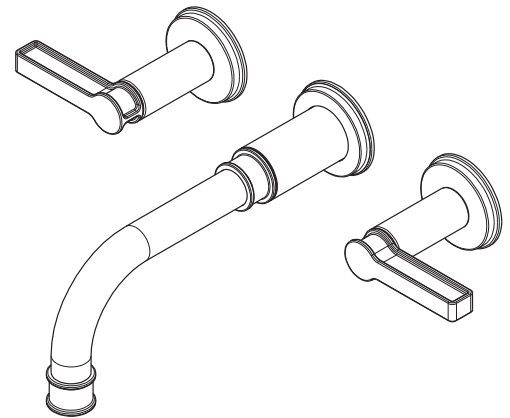

Wall-Mounted Tub Trim
3-3271

Features

- Solid brass construction
- 8-1/4" (21.0 cm) spout reach (wall-to-center)
- 1/2" NPT spout inlet fitting
- Rough valve incorporates a brass valve body assembly
- Rough valve incorporates quarter-turn washerless ceramic disc valve cartridges
- Intended for use with Newport Brass rough valve as specified (Required Accessory)
- ADA Compliant
- 1.2 GPM (4.5 LPM) Max

Colors / Finishes

- 10B: Oil Rubbed Bronze
- 15: Polished Nickel
- 15S: Satin Nickel - PVD
- 26: Polished Chrome
- Other: Refer to the Newport Brass catalog for additional color/finish options.

Specified Model

Required Accessory

System Element	Wall Lavatory Rough Valve
Description	2-Cartridge Assembly
Inlet/Outlet Size	1/2"
Part Number	1-532U
Image	

Product Specification Add "Color / Finish" suffix to Model number, below.

The Wall-Mounted Lavatory Faucet shall be made of solid brass construction. Wall-Mounted Lavatory Faucet shall incorporate lever handles and a 8-1/4" (21.0 cm) spout (wall-to-center) that incorporates a 1/2" NPT inlet fitting. Rough valve shall incorporate a brass valve body assembly and quarter-turn washerless ceramic disc valve cartridges. Wall-Mounted Lavatory Faucet shall be Newport Brass Model 3-3271/_____ and Newport Brass rough valve shall be 1-532U.