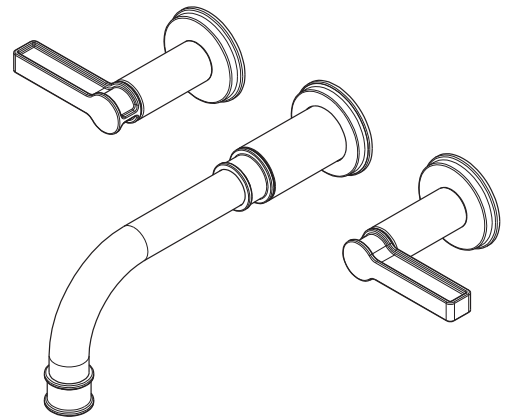

Wall-Mounted Tub Trim
3-3271

Features

- Solid brass construction
- 8.25" (21.0 cm) spout reach (wall-to-center)
- 1/2" NPT spout inlet fitting
- Rough valve incorporates a brass valve body assembly
- Rough valve incorporates quarter-turn washerless ceramic disc valve cartridges
- Intended for use with Newport Brass rough valve as specified (Required Accessory)
- ADA Compliant
- 1.2 GPM (4.5 LPM) Max

Colors / Finishes

- 10B: Oil Rubbed Bronze
- 15: Polished Nickel
- 15S: Satin Nickel - PVD
- 26: Polished Chrome
- Other: Refer to the Newport Brass catalog for additional color/finish options.

Specified Model

Required Accessory

System Element	Wall Lavatory Rough Valve
Description	2-Cartridge Assembly
Inlet/Outlet Size	1/2"
Part Number	1-532U
Image	

Product Specification Add "Color / Finish" suffix to Model number, below.

The Wall-Mounted Lavatory Faucet shall be made of solid brass construction. Wall-Mounted Lavatory Faucet shall incorporate lever handles and a 8.25" (21.0 cm) spout (wall-to-center) that incorporates a 1/2" NPT inlet fitting. Rough valve shall incorporate a brass valve body assembly and quarter-turn washerless ceramic disc valve cartridges. Wall-Mounted Lavatory Faucet shall be Newport Brass Model 3-3271/_____ and Newport Brass rough valve shall be 1-532U.