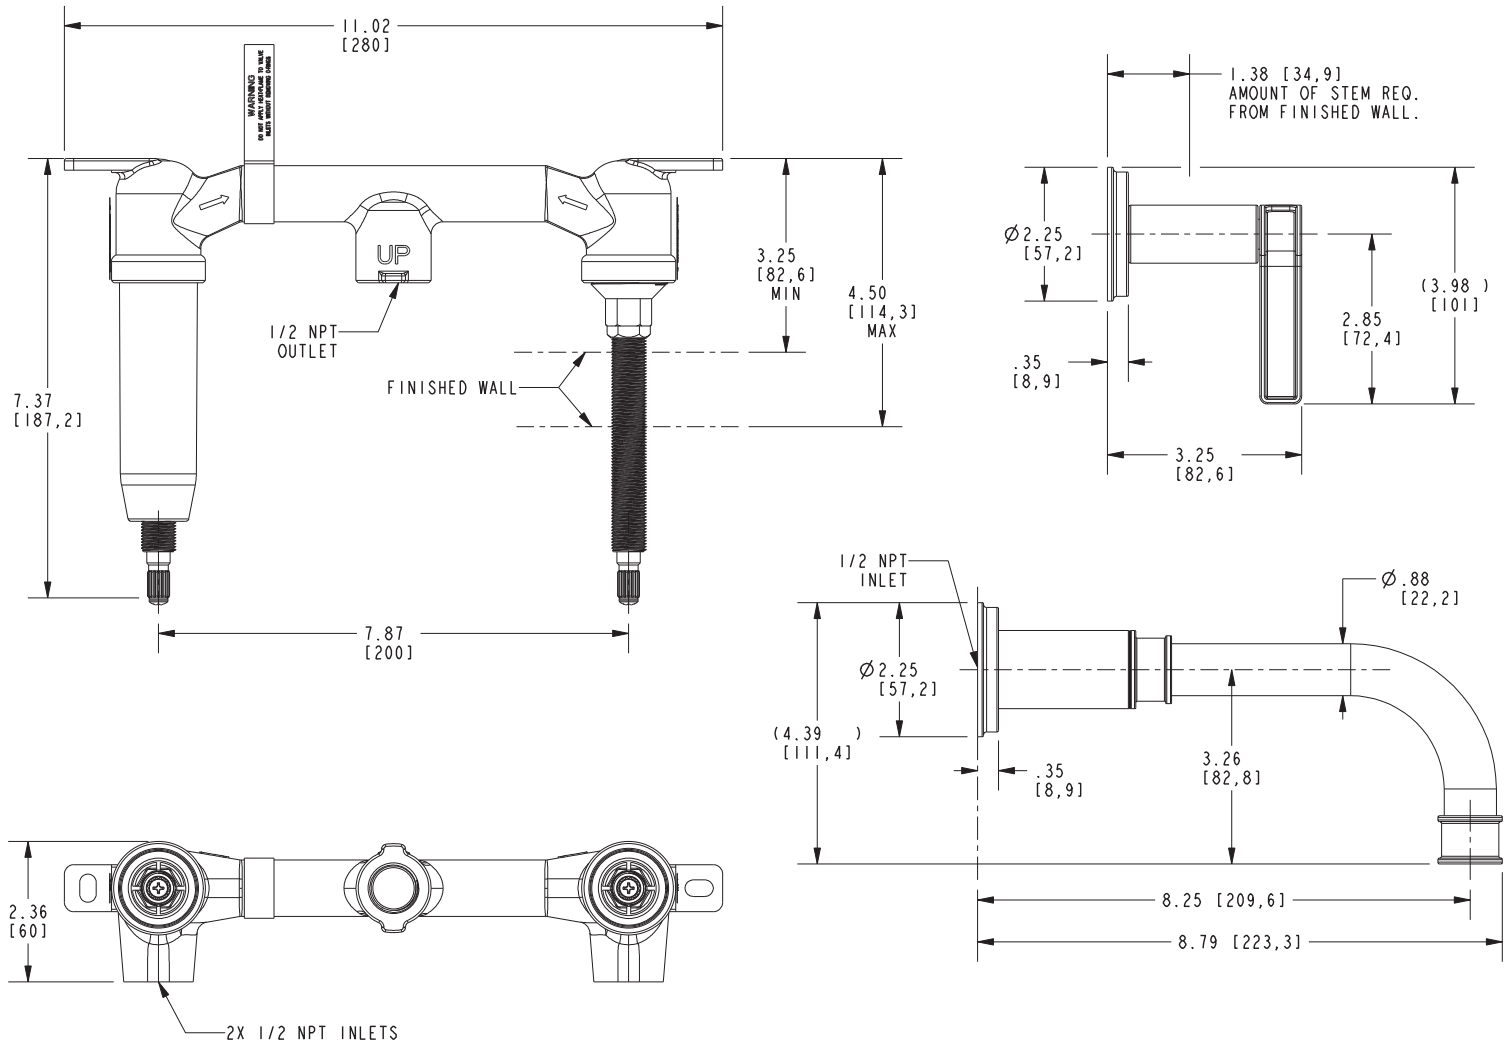

Wall-Mounted Tub Trim
3-3271

Features

- Solid brass construction
- 8-1/4" (21.0 cm) spout reach (wall-to-center)
- 1/2" NPT spout inlet fitting
- Rough valve incorporates a brass valve body assembly
- Rough valve incorporates quarter-turn washerless ceramic disc valve cartridges
- Intended for use with Newport Brass rough valve as specified (Required Accessory)
- ADA Compliant
- 1.2 GPM (4.5 LPM) Max

Required Accessory

System Element	Wall Lavatory Rough Valve
Description	2-Cartridge Assembly
Inlet/Outlet Size	1/2"
Part Number	1-532U
Image	

Product Specification Add "Color / Finish" suffix to Model number, below.

The Wall-Mounted Lavatory Faucet shall be made of solid brass construction. Wall-Mounted Lavatory Faucet shall incorporate lever handles and a 8-1/4" (21.0 cm) spout (wall-to-center) that incorporates a 1/2" NPT inlet fitting. Rough valve shall incorporate a brass valve body assembly and quarter-turn washerless ceramic disc valve cartridges. Wall-Mounted Lavatory Faucet shall be Newport Brass Model 3-3271/_____ and Newport Brass rough valve shall be 1-532U.

3-3271

Product Dimensions are provided for reference only. For specific product installation guidelines, please reference the Installation Instructions of the product being installed.

Griffey Wall-Mounted Tub Trim 3-3271