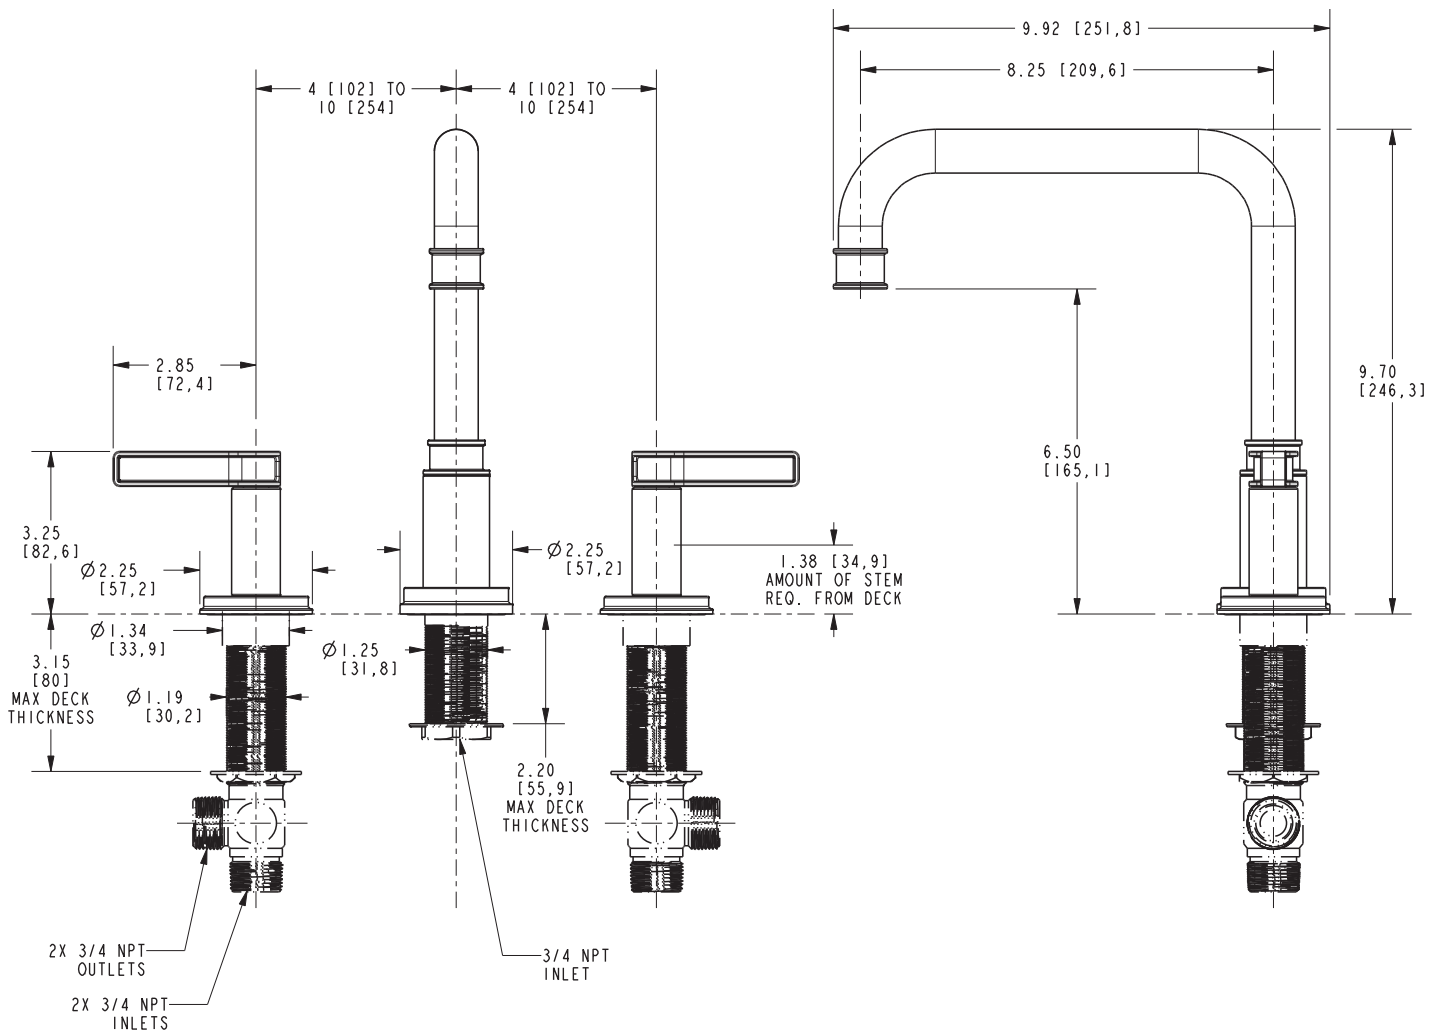

**Roman Tub Deck Trim**  
**3-3276**

**Features**

- Solid brass construction
- 6.50" (16.5 cm) spout height at outlet
- 8.25" (21.0 cm) spout reach (c-c)
- Intended for use with Newport Brass rough valve kit (Required Accessory) which incorporates the following:
  - Brass valve bodies and quick-connect spout fitting
  - Quarter-turn washerless ceramic disc 3/4" valve cartridges
- ADA Compliant

**Required Accessory**

|                          |   |
|--------------------------|---|
| <b>System Element</b>    | Deck Rub Valve                                    |
| <b>Description</b>       | 2-Valve Assembly With Quick Connect Spout Adapter |
| <b>Inlet/Outlet Size</b> | 3/4"  |
| <b>Part Number</b>       | 1-697   |
| <b>Image</b>             |   |

**Product Specification** Add "Color / Finish" suffix to Model number, below.

The Roman Tub Deck Trim shall be made of solid brass construction. Roman Tub Deck Trim shall incorporate lever handles. Product shall incorporate a 6.50" (16.5 cm) spout height at outlet and a 8.25" (21.0 cm) spout reach (c-c). Rough valve kit shall incorporate brass valve bodies with quarter-turn washerless ceramic disc 3/4" valve cartridges and a quick-connect spout fitting. Roman Tub Deck Trim shall be Newport Brass Model 3-3276/\_\_\_\_ and Newport Brass rough valve kit shall be 1-697.

## PRODUCT DIMENSIONS *(Units are in inches)*