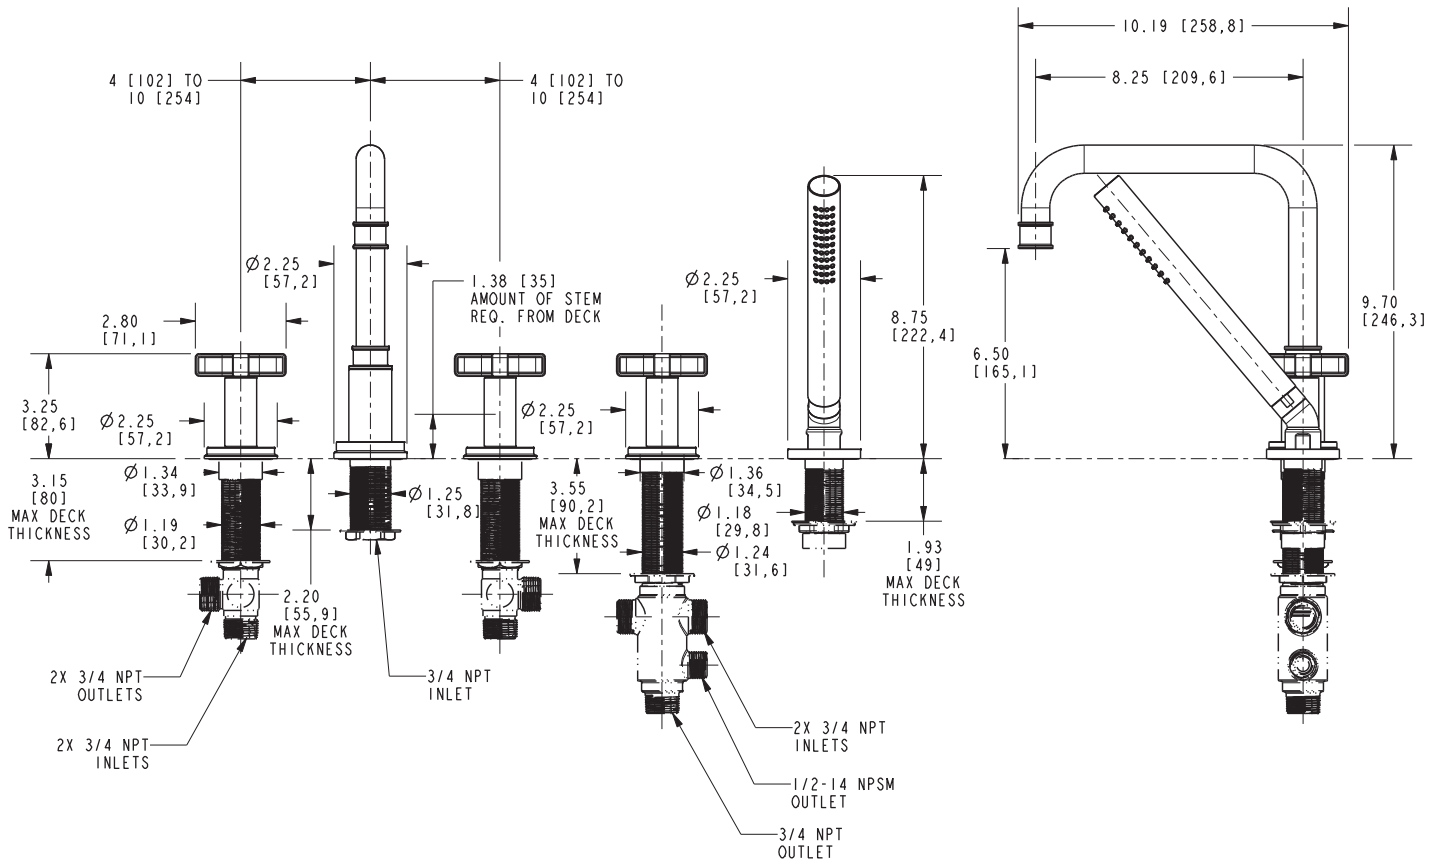

3-3287

PRODUCT DIMENSIONS (Units are in inches)

Product Dimensions are provided for reference only. For specific product installation guidelines, please reference the Installation Instructions of the product being installed.

Griffey Roman Tub Deck Trim 3-3287