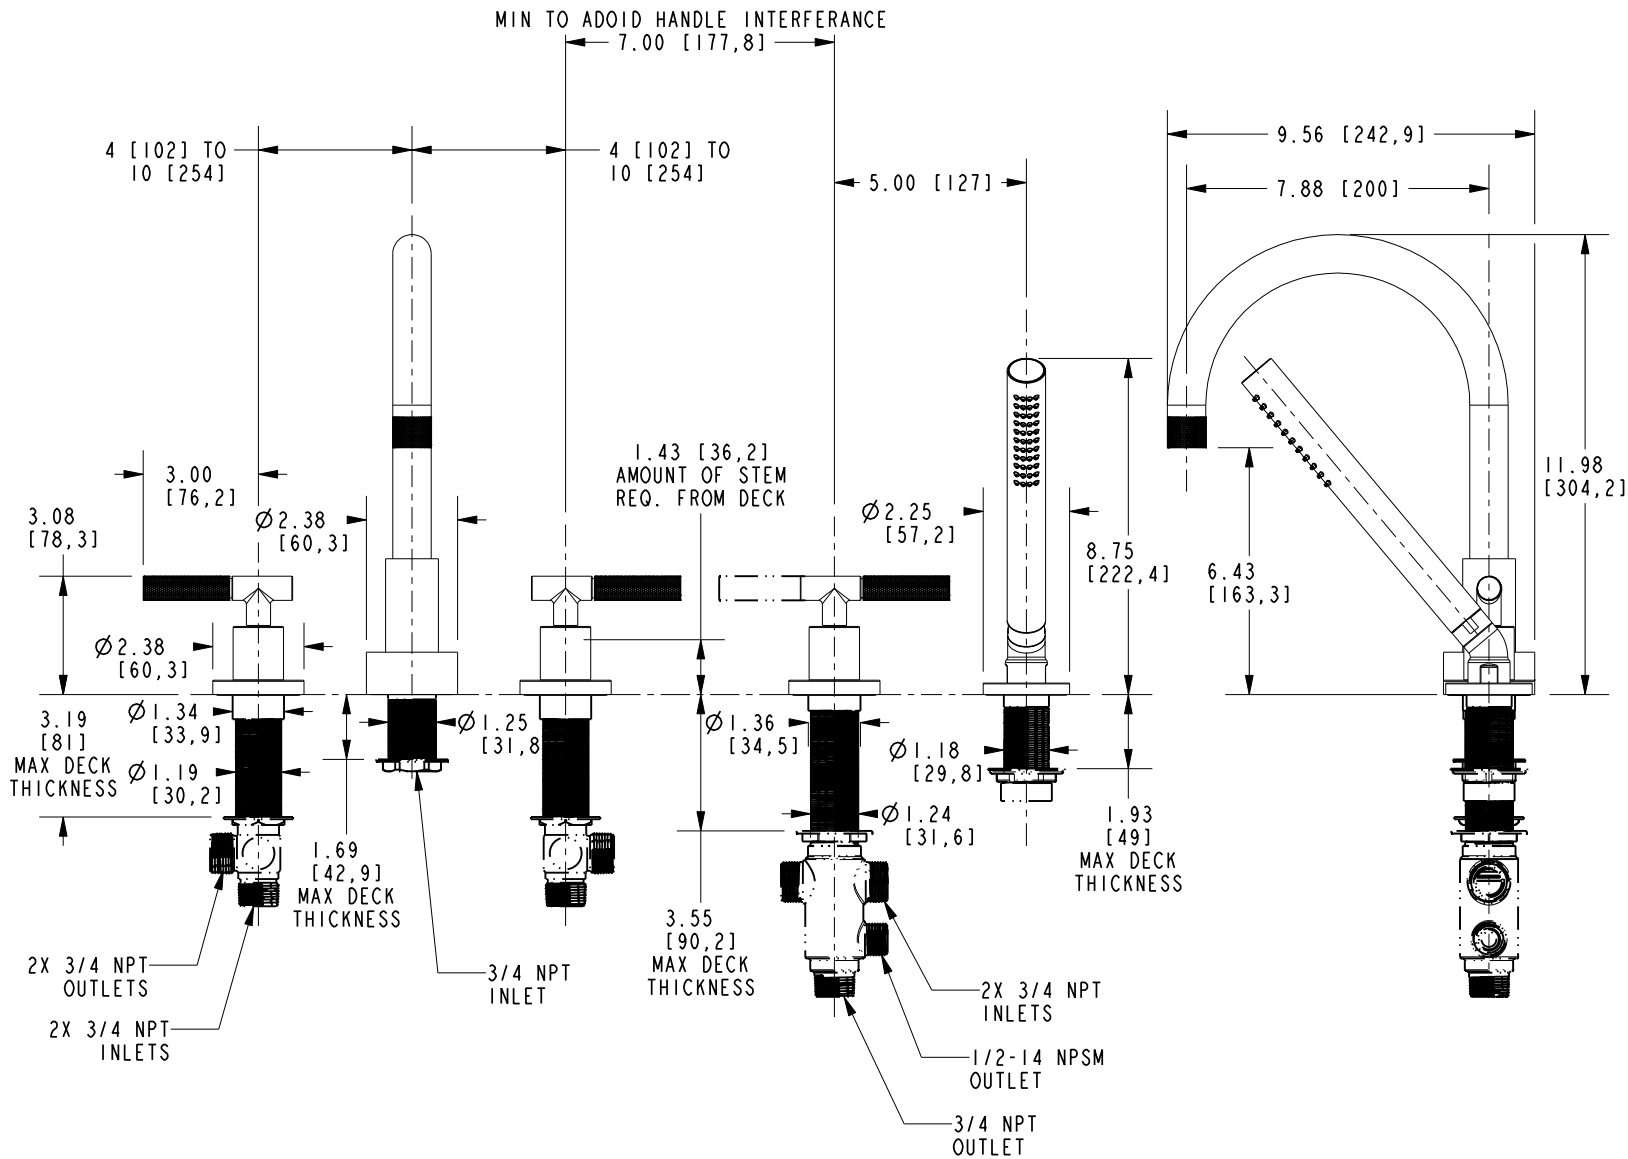

# 3-3297

## PRODUCT DIMENSIONS *(Units are in inches)*

Product Dimensions are provided for reference only. For specific product installation guidelines, please reference the Installation Instructions of the product being installed.

ROMAN TUB WITH HANDSHOWER DECK TRIM

3-3297

Page 2 of 2  
EN-4697  
REV B

**NEWPORT BRASS**  
Flawless Beauty. From Faucet to Finish.

t: 949.417.5207 | www.newportbrass.com  
©2023 Brasstech, Inc.