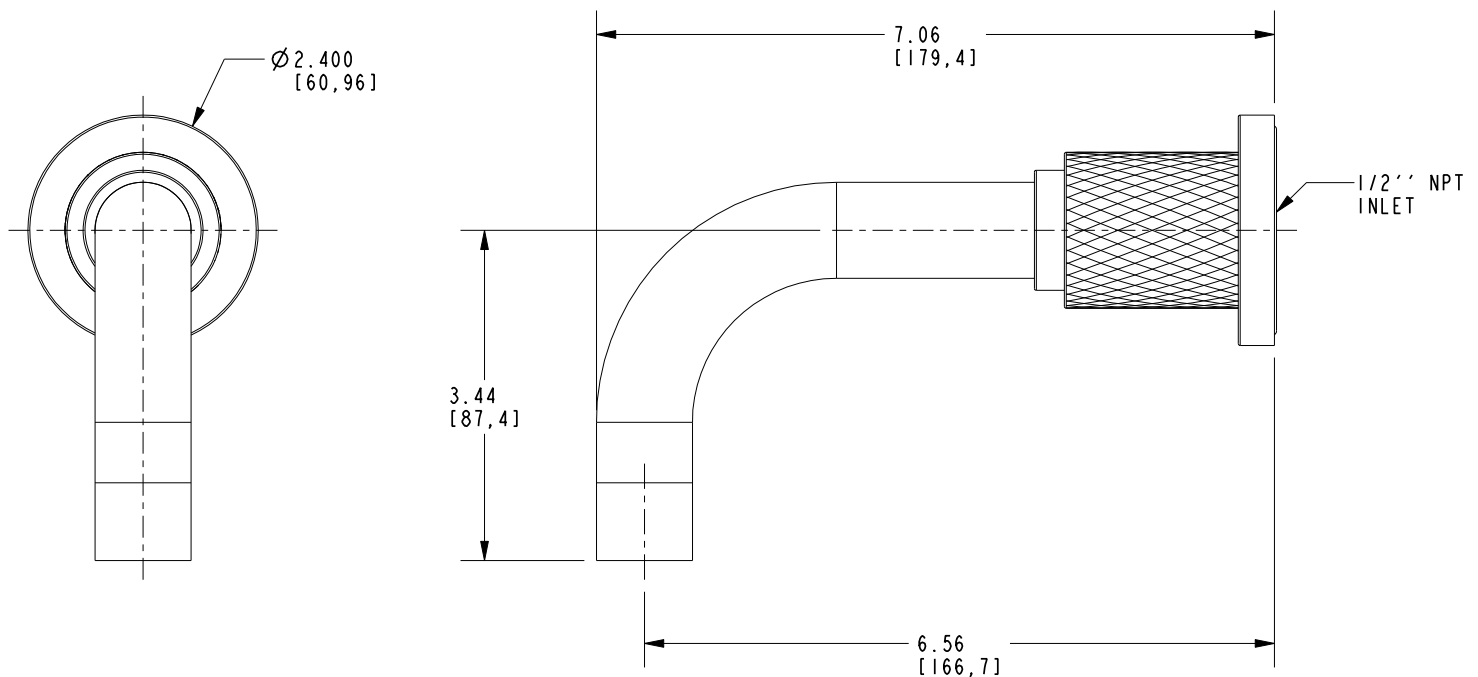

## Features

- Solid brass construction
- 7.06" (17.9 cm) spout length
- 1/2" NPT inlet fitting
- Complements Kimbell product series

## PRODUCT DIMENSIONS *(Units are in inches)*

Product Dimensions are provided for reference only. For specific product installation guidelines, please reference the Installation Instructions of the product being installed.