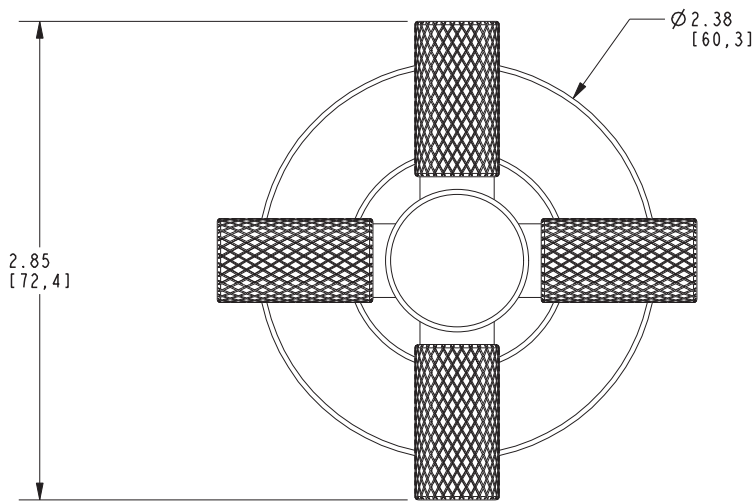

3-693

PRODUCT DIMENSIONS *(Units are in inches)*

Product Dimensions are provided for reference only. For specific product installation guidelines, please reference the Installation Instructions of the product being installed.

Muncy Cross Handle Trim 3-693