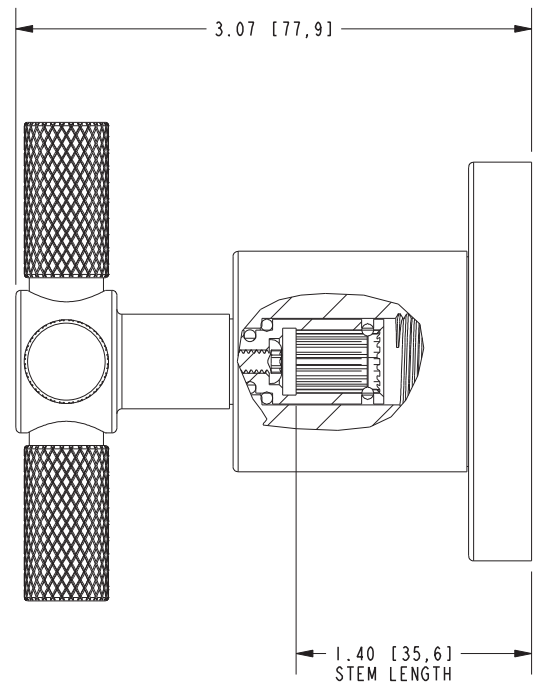

3-693

PRODUCT DIMENSIONS *(Units are in inches)*

Product Dimensions are provided for reference only. For specific product installation guidelines, please reference the Installation Instructions of the product being installed.

Muncy Cross Handle Trim 3-693