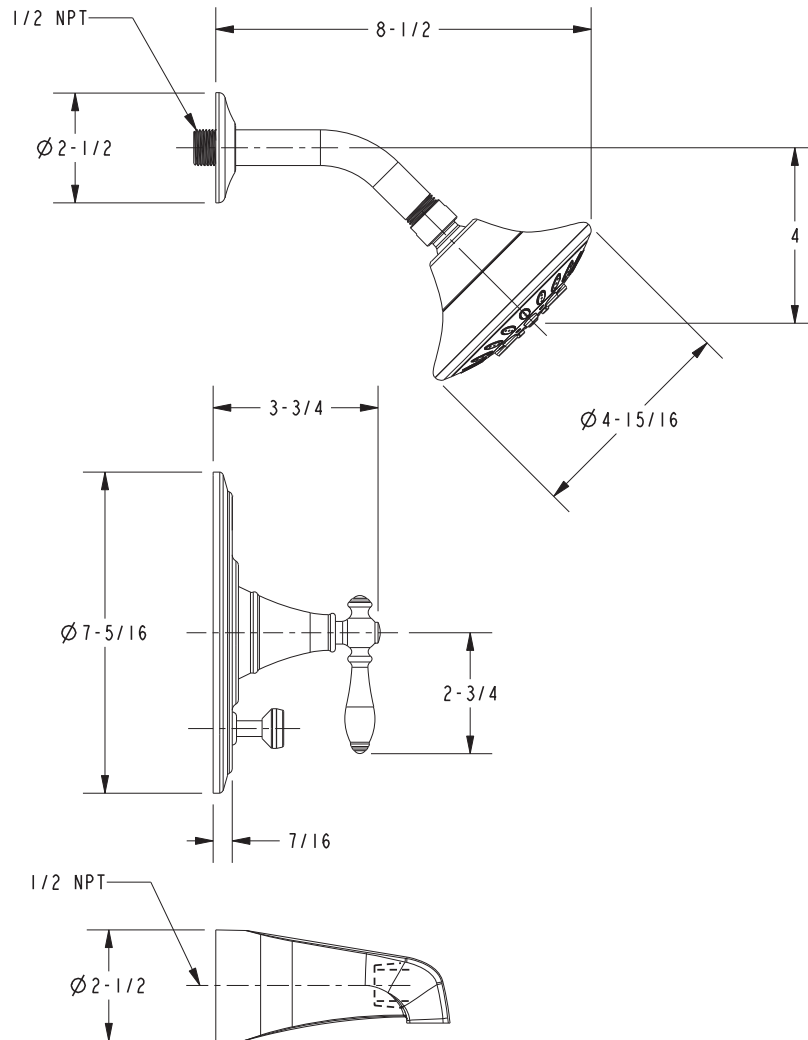

**Features**

- Solid brass construction
- Face plate with handle escutcheon and ADA compliant diverter pull-knob
- 1.8 gallons (6.7 liters) per minute maximum flow rate showerhead
- Lever handle is ADA compliant when used with Tub and Shower Trim
- Intended for use with Newport Brass rough valve(s) as specified (Required Accessory)

**Required Accessory**

Application	Tub & Shower Valve (Choose One)	
Description	BP w/Diverter	BP w/Diverter
Inlet/Outlet Size	1/2"	1/2"
Part Number	<input type="checkbox"/> 1-595	<input type="checkbox"/> 1-685
Image		

**Product Specification**   Add "Length Indicator and Color / Finish" suffix to Model number, below.

The single-control Tub and Shower Trim shall be made of solid brass construction. Tub and Shower Trim shall include showerhead with arm and flange, tub spout and faceplate with escutcheon and ADA compliant diverter pull-knob. Lever handle is ADA compliant when used with Tub and Shower Trim. Showerhead shall have a maximum flow rate of 1.8 gallons (6.7 liters) per minute. Tub and Shower Trim shall be Newport Brass Model 3-8002BP/\_\_\_\_\_ and single-control Tub and Shower rough valve shall be Newport Brass Model 1-\_\_\_\_\_.

## PRODUCT DIMENSIONS *(Units are in inches)*

Newport 365 Fairlynn Tub and Shower Trim

**3-8002BP**

Page 2 of 2 Spec\_3-8002BP\_b\_7.18

**NEWPORT BRASS**  
Flawless Beauty. From Faucet to Finish.™

t: 949.417.5207 | [www.newportbrass.com](http://www.newportbrass.com)  
©2016 Brasstech, Inc.