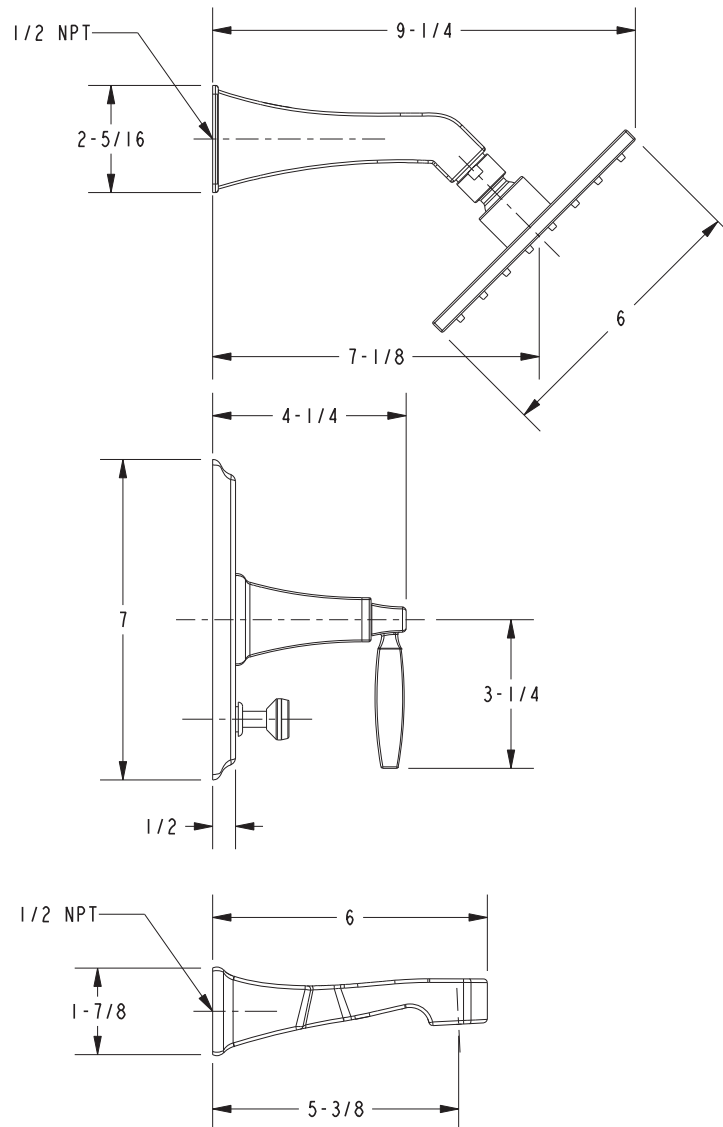

3-8102BP

PRODUCT DIMENSIONS *(Units are in inches)*

Newport 365 Rydder Tub and Shower Trim 3-8102BP