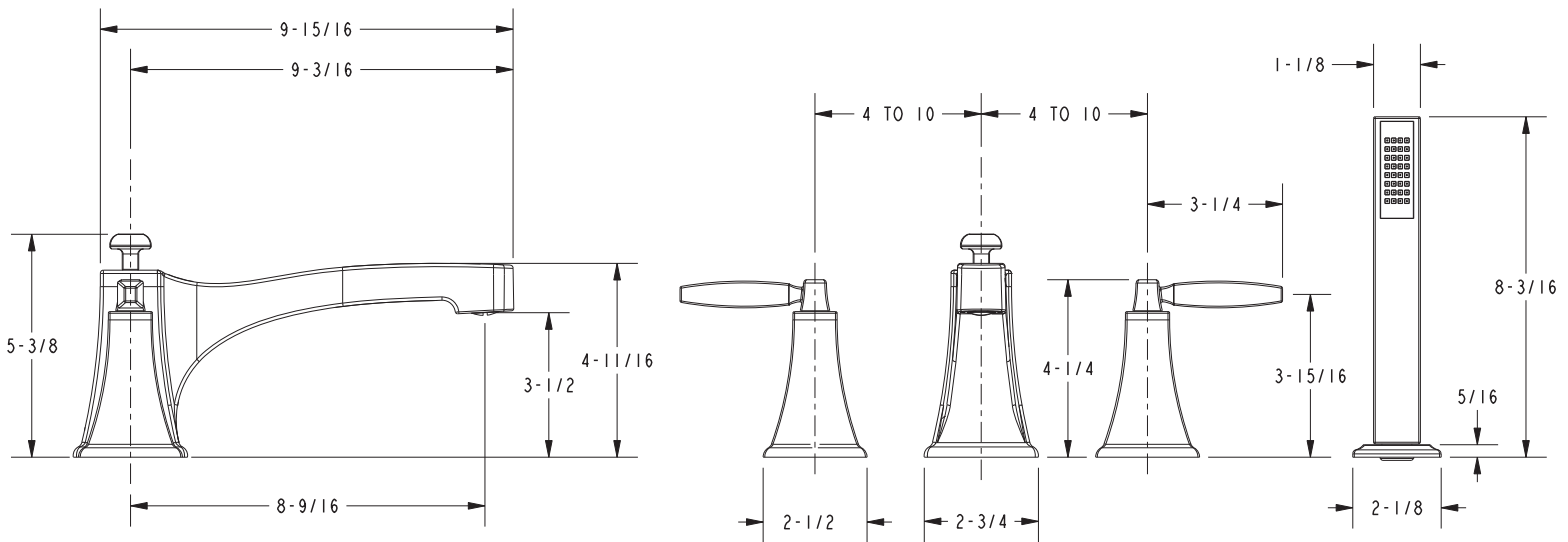

Features

- All metal construction
- ADA compliant contemporary lever handles
- 3-1/2" (8.9 cm) spout height at outlet
- 8-9/16" (21.7 cm) spout reach (c-c)
- 1.8 gallons (6.7 liters) per minute handshower maximum flow rate
- Intended for use with Newport Brass rough valve kit (Included Accessory)
 - which incorporates the following:
 - Brass valve bodies and quick-connect spout fitting
 - Quarter-turn washerless ceramic disc 3/4" valve cartridges
 - Diverter valve and hoses as needed for handshower

Required Accessory

Model	Description	Colors Finishes
1-660	3/4" valve kit. Includes quick connect.	<input type="checkbox"/> NA

Product Specification

Add "Length Indicator and Color / Finish" suffix to Model number, below.

The Roman Tub with Handshower Deck Trim shall be made of metal construction. Roman Tub with Handshower Deck Trim shall incorporate ADA compliant contemporary lever handles. Product shall incorporate a 3-1/2" (8.9 cm) spout height at outlet and a 8-9/16" (21.7 cm) spout reach (c-c). Rough valve kit shall incorporate brass valve bodies with quarter-turn washerless ceramic disc 3/4" valve cartridges, a quick-connect spout fitting and a diverter valve with hoses as needed for handshower. Roman Tub with Handshower Deck Trim shall be Newport Brass Model 3-8107/_____ and Newport Brass rough valve kit shall be 1-660.

3-8107

PRODUCT DIMENSIONS *(Units are in inches)*

Newport 365 Rydder Roman Tub with Handshower 3-8107